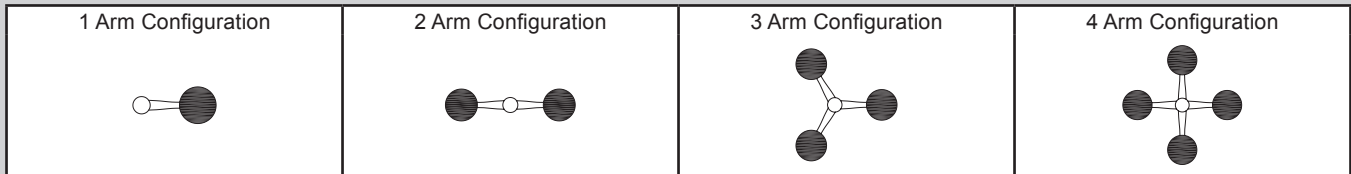

Catalog Number

1 POST ARM ORIENTATION 3 - Pendant	3 CENTER MOUNT OPTIONS N/A	6 FINISHES <table border="1"> <thead> <tr> <th>Standard Grade</th> <th>Marine Grade</th> <th>Standard Grade</th> <th>Marine Grade</th> </tr> </thead> <tbody> <tr><td>40</td><td>NA Raw Unfinished</td><td>53</td><td>100 Copper Clay</td></tr> <tr><td>41</td><td>101 Black</td><td>56</td><td>109 Silver</td></tr> <tr><td>42</td><td>102 Forest Green</td><td>61</td><td>106 Black Verde</td></tr> <tr><td>43</td><td>114 Bright Red</td><td>70</td><td>118 Painted Chrome</td></tr> <tr><td>44</td><td>107 White</td><td>71</td><td>105 Painted Copper</td></tr> <tr><td>45</td><td>112 Bright Blue</td><td>72</td><td>108 Textured Black</td></tr> <tr><td>46</td><td>123 Sunny Yellow</td><td>73</td><td>125 Matte Black</td></tr> <tr><td>47</td><td>120 Aqua Green</td><td>76</td><td>121 Textured Architectural Bronze</td></tr> <tr><td>49</td><td>NA Galvanized</td><td>77</td><td>127 Textured White</td></tr> <tr><td>50</td><td>111 Navy</td><td>78</td><td>124 Textured Silver</td></tr> <tr><td>51</td><td>103 Architectural Bronze</td><td>10</td><td>130 Aspen Green</td></tr> <tr><td>52</td><td>104 Patina Verde</td><td>11</td><td>131 Cantaloupe</td></tr> <tr><td>12</td><td>133 Lilac</td><td>13</td><td>132 Putty</td></tr> </tbody> </table>	
2 NUMBER OF ARMS 1 - One Arm Configuration 2 - Two Arm Configuration 3 - Three Arm Configuration 4 - Four Arm Configuration	4 POLE DIAMETER 3 - 3 Inch 4 - 4 Inch 5 - 5 Inch	5 POLE STYLE S - Smooth F - Fluted