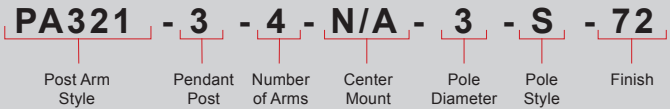

Catalog Logic