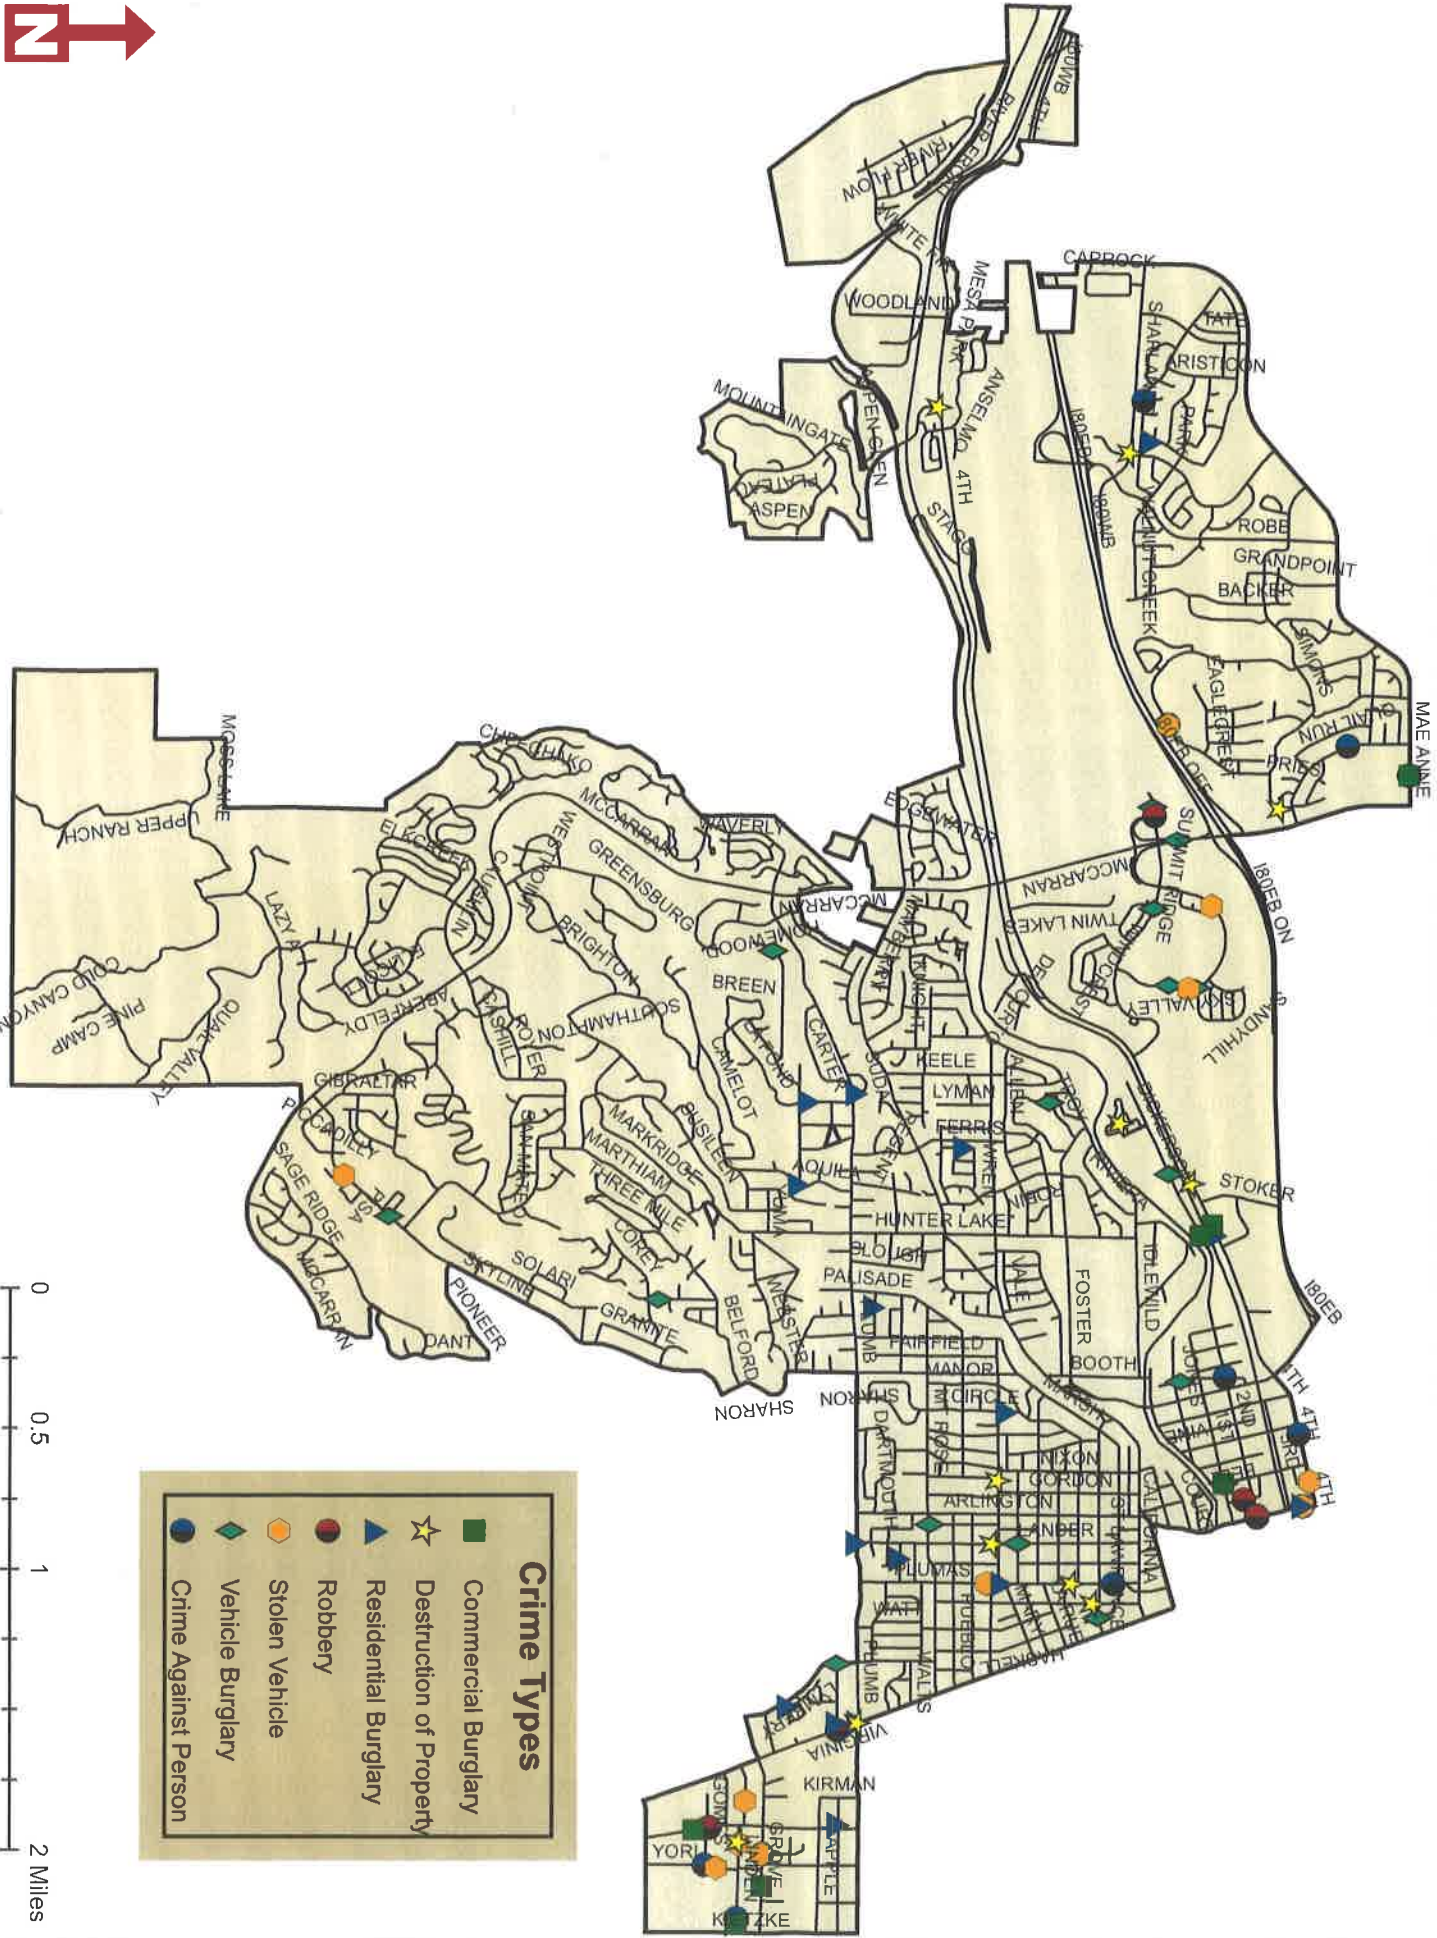

Ward One - Crime Statistics - October 2017

Crime Types	
■	Commercial Burglary
☆	Destruction of Property
▲	Residential Burglary
●	Robbery
◆	Stolen Vehicle
◆	Vehicle Burglary
●	Crime Against Person