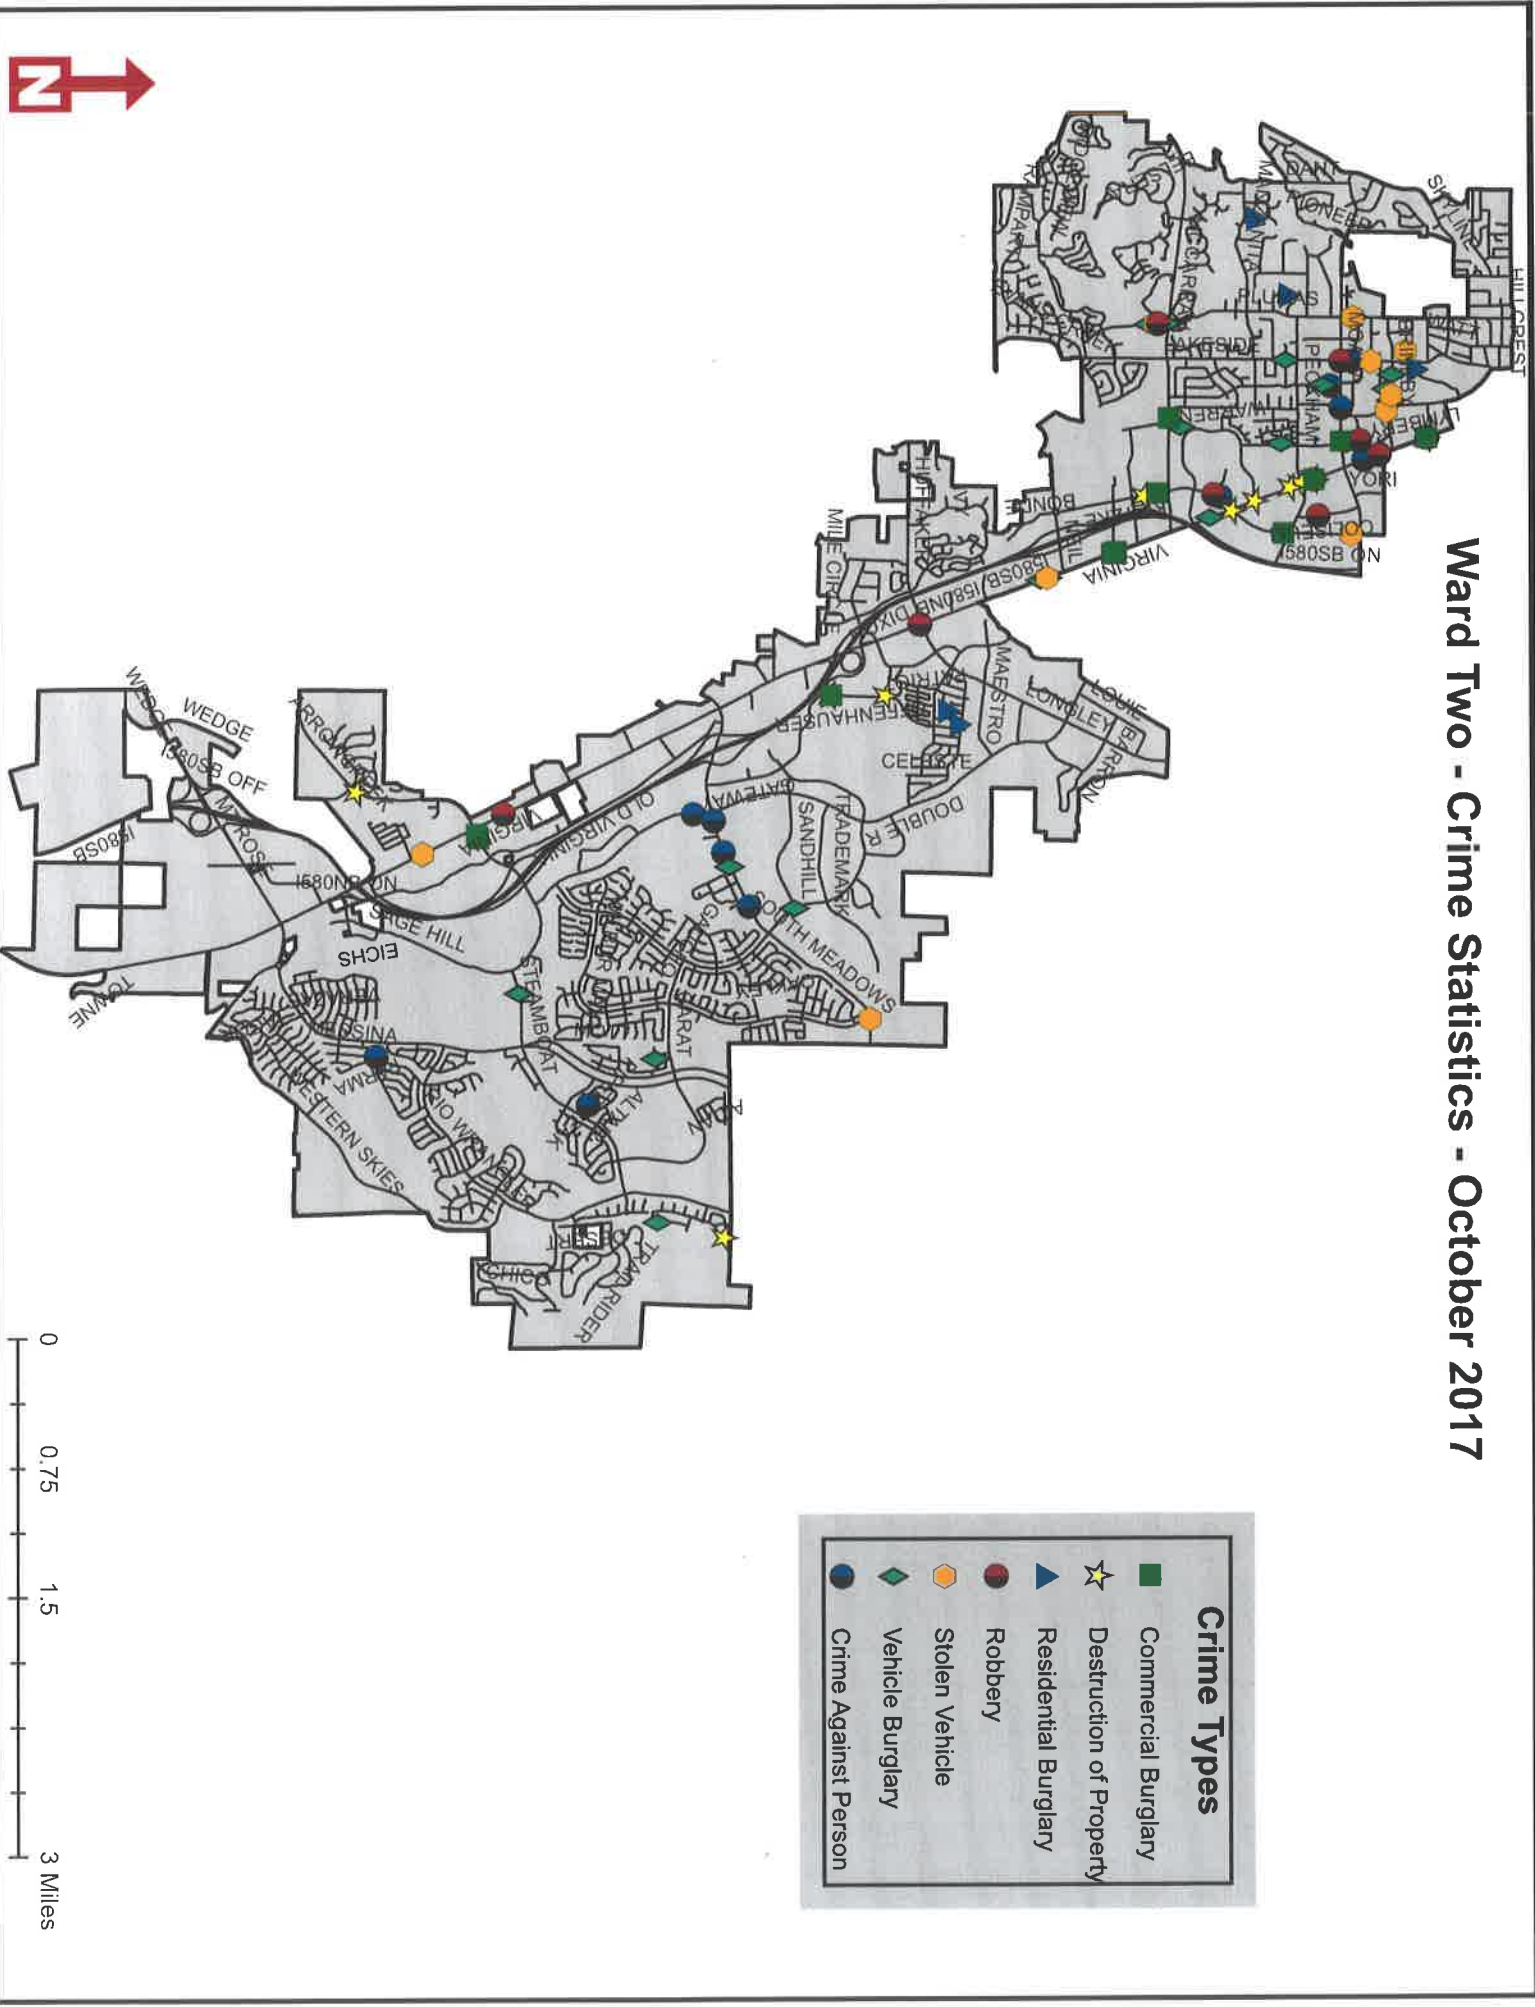

Ward Two - Crime Statistics - October 2017