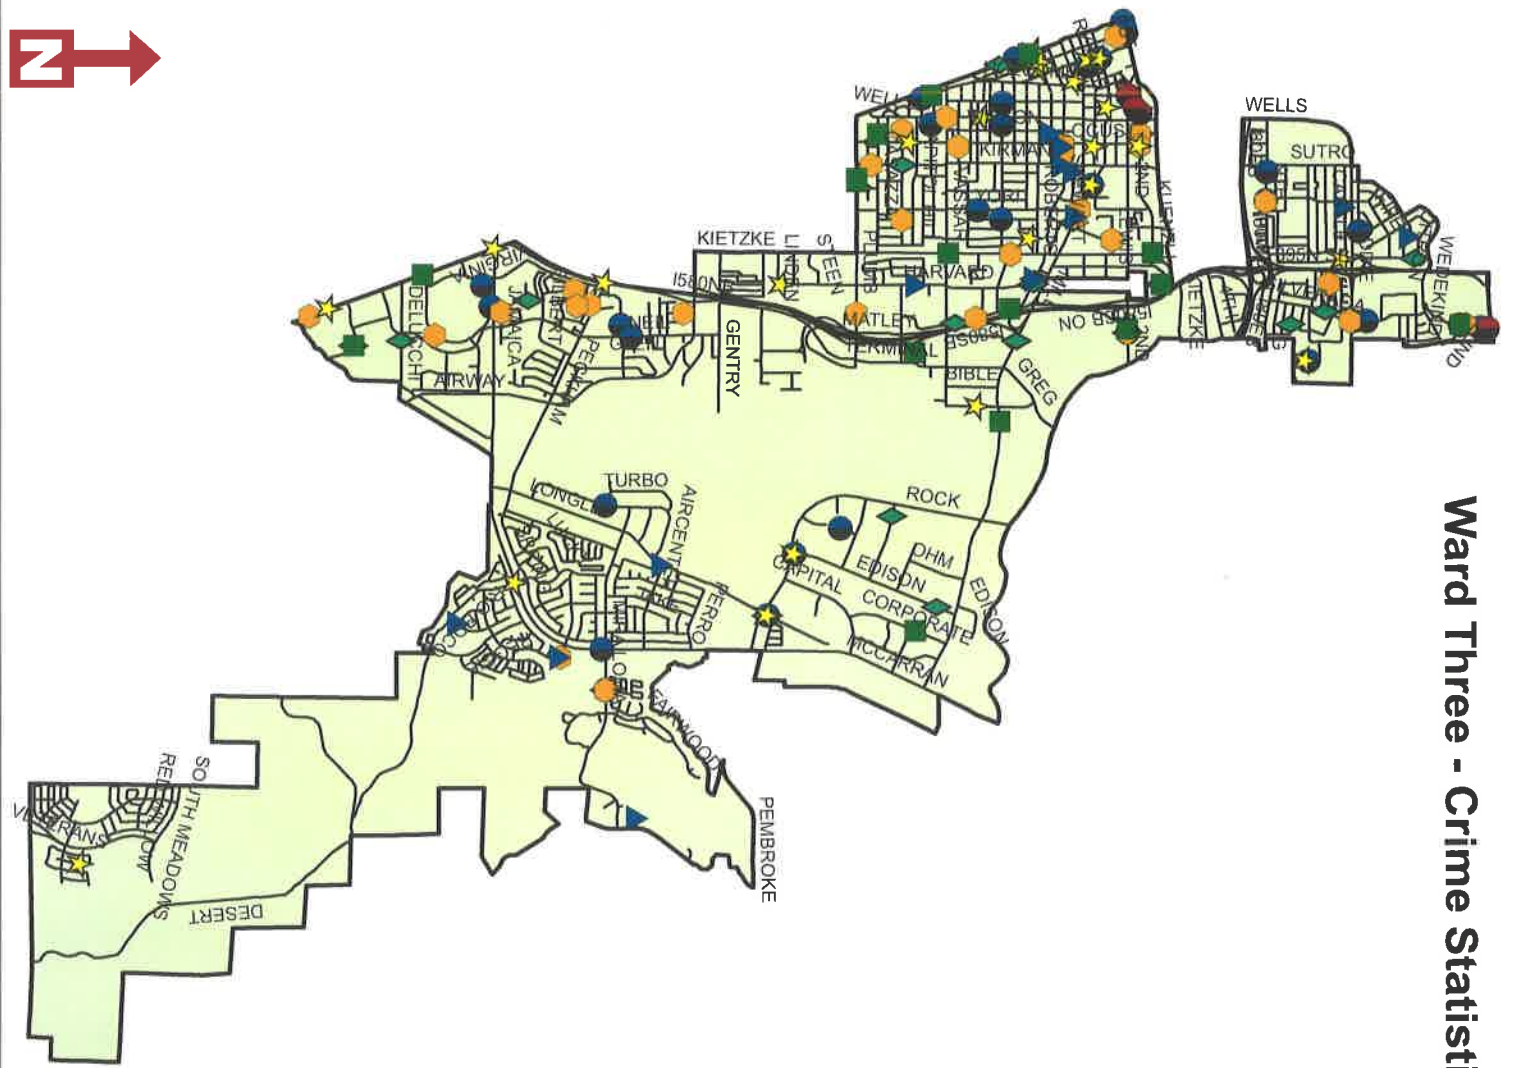

Ward Three - Crime Statistics - October 2017

Crime Types	
■	Commercial Burglary
☆	Destruction of Property
▲	Residential Burglary
●	Robbery
⬡	Stolen Vehicle
◆	Vehicle Burglary
●	Crime Against Person