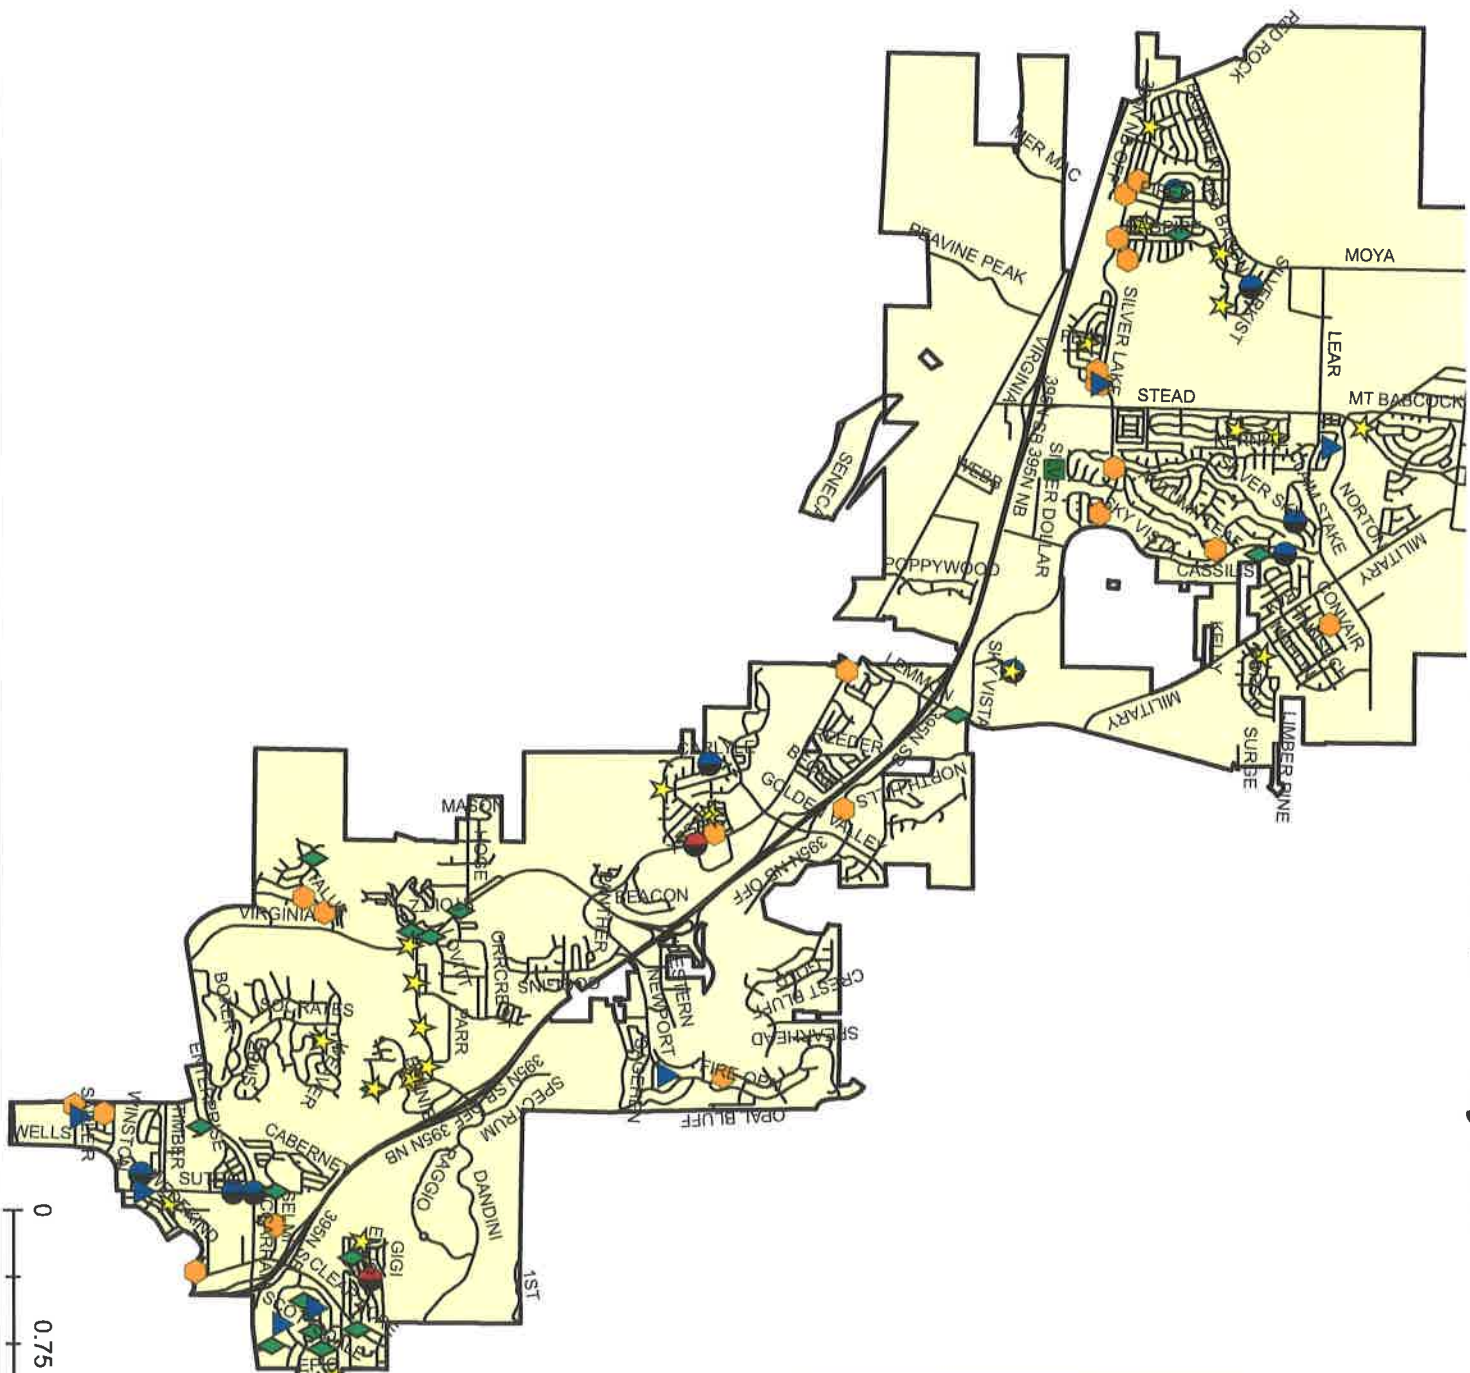

Ward Four - Crime Statistics - July 2017

Crime Types	
■	Commercial Burglary
☆	Destruction of Property
▲	Residential Burglary
●	Robbery
◆	Stolen Vehicle
◆	Vehicle Burglary
●	Crime Against Person