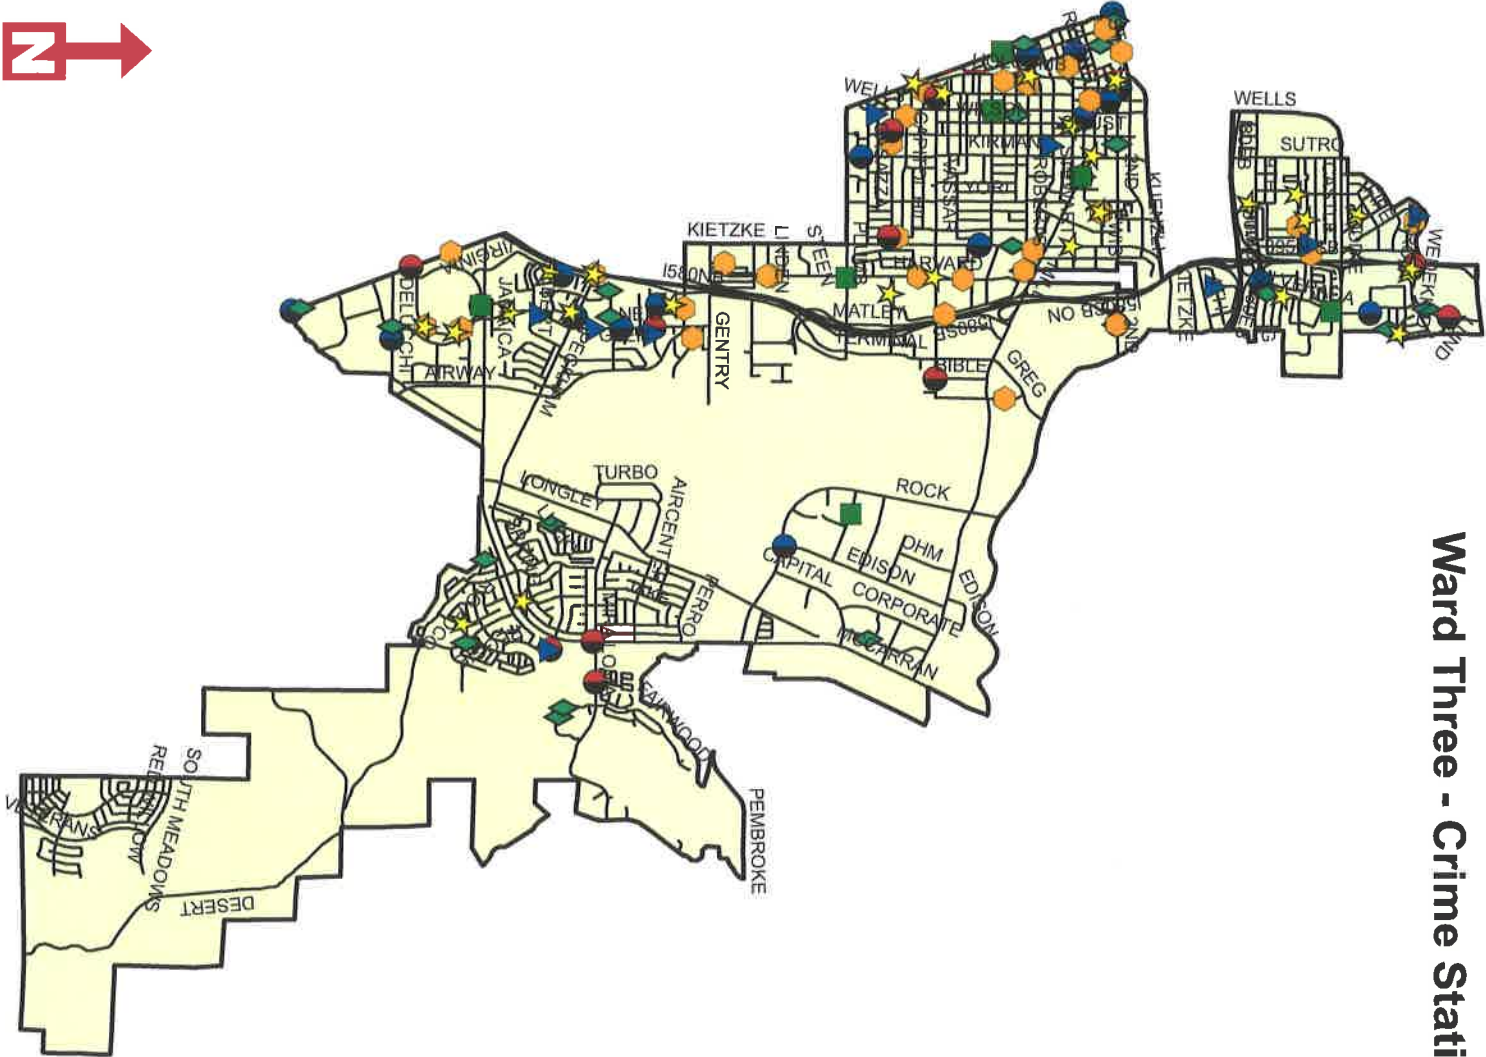

Ward Three - Crime Statistics - July 2017

Crime Types

- Commercial Burglary
- ★ Destruction of Property
- ▲ Residential Burglary
- Robbery
- Stolen Vehicle
- Vehicle Burglary
- Crime Against Person