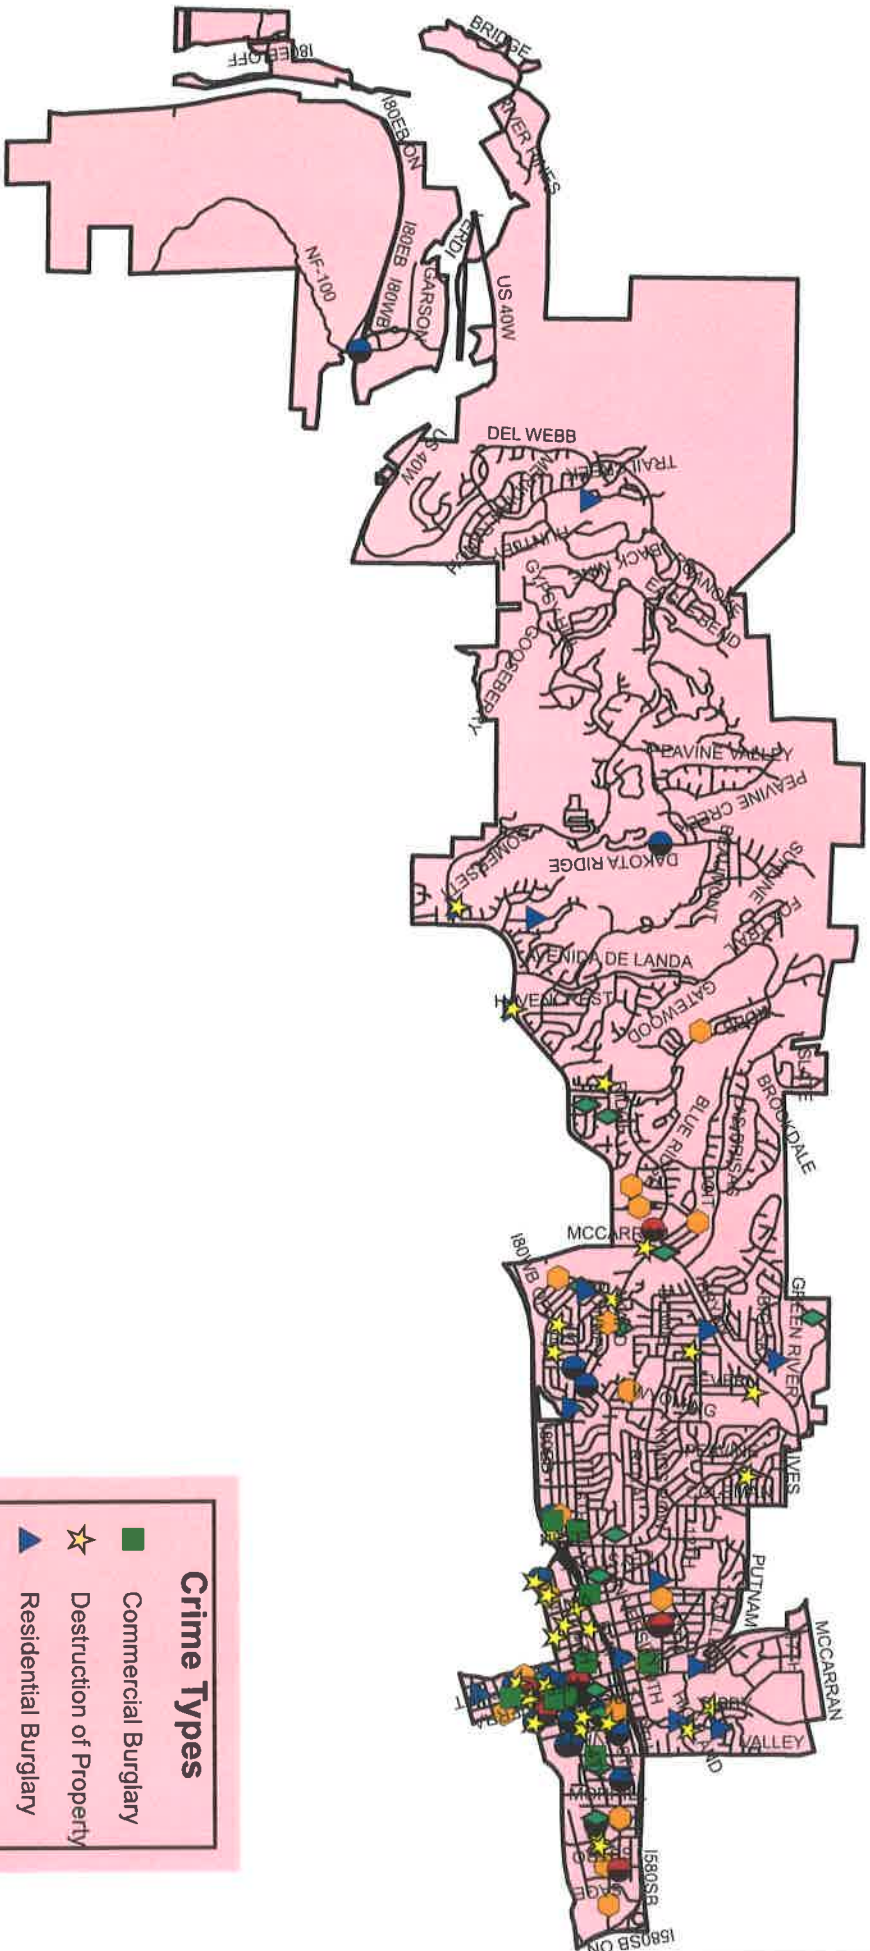

Ward Five - Crime Statistics - July 2017

Crime Types

- Commercial Burglary
- ★ Destruction of Property
- ▲ Residential Burglary
- Robbery
- Vehicle Burglary
- Stolen Vehicle
- Crime Against Person