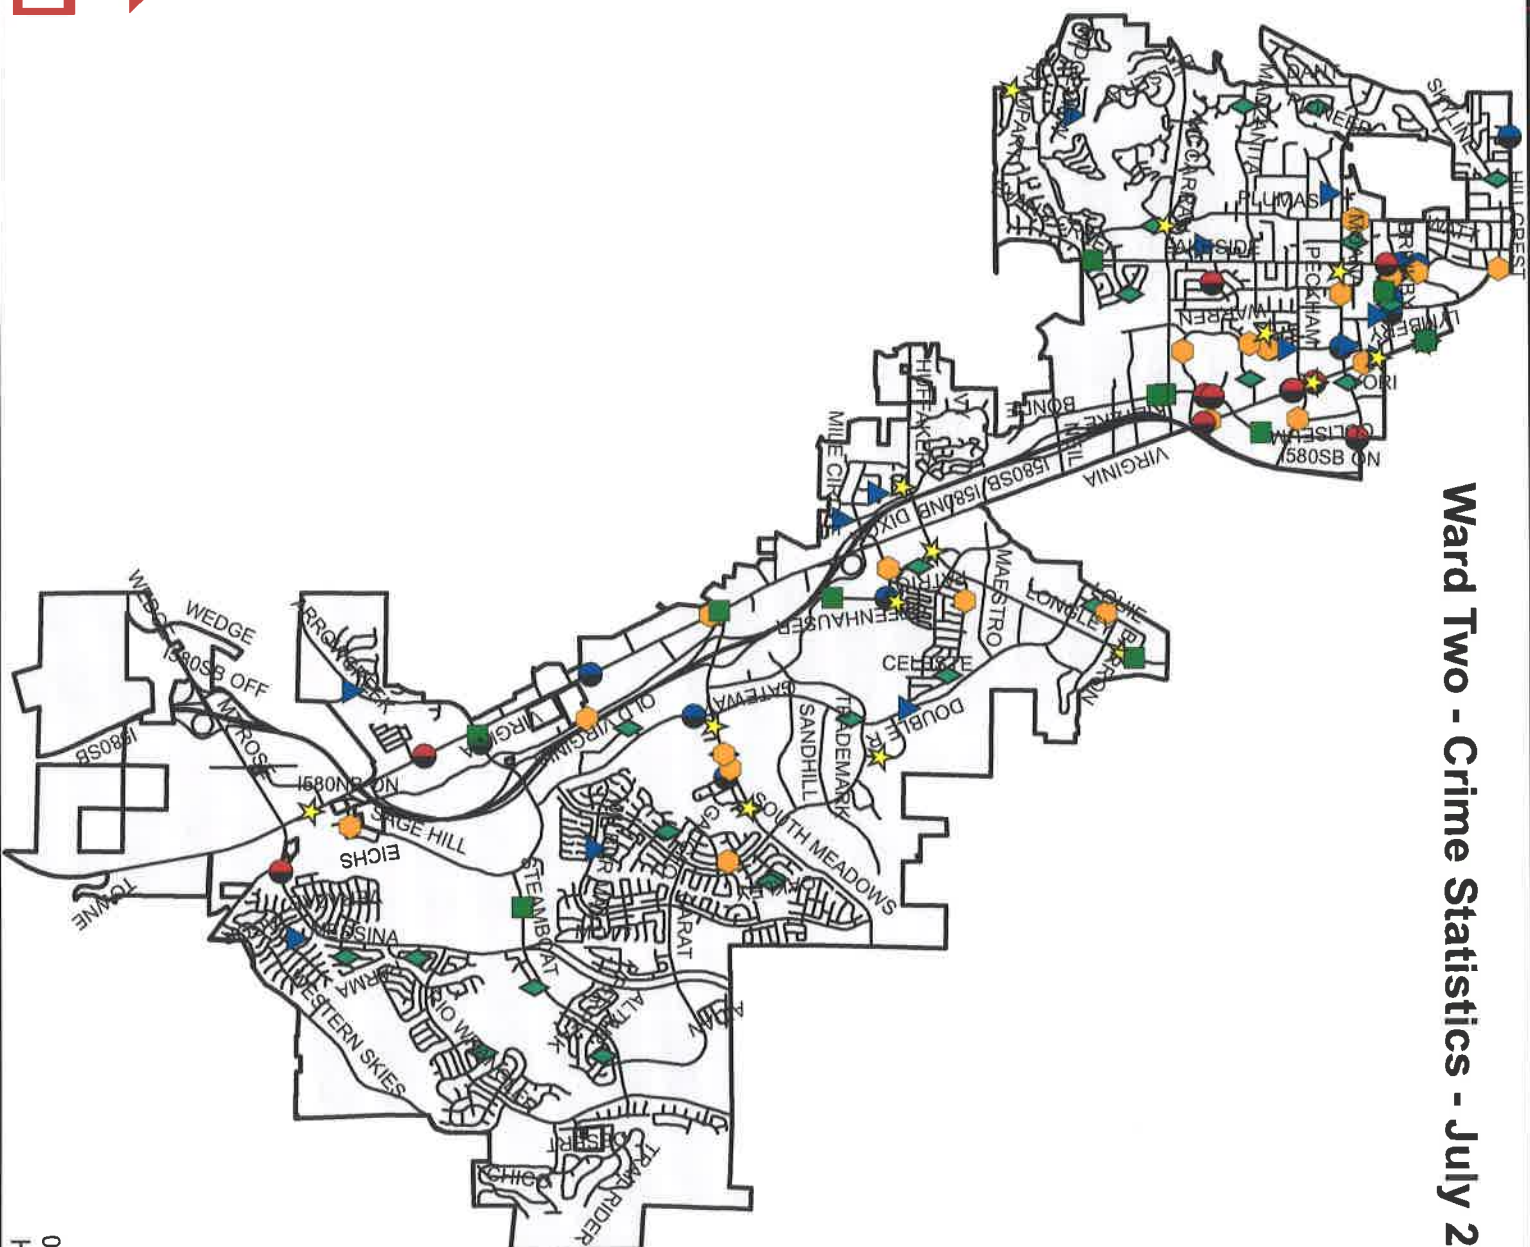

Ward Two - Crime Statistics - July 2017

Crime Types	
	Commercial Burglary
	Destruction of Property
	Residential Burglary
	Robbery
	Stolen Vehicle
	Vehicle Burglary
	Crime Against Person