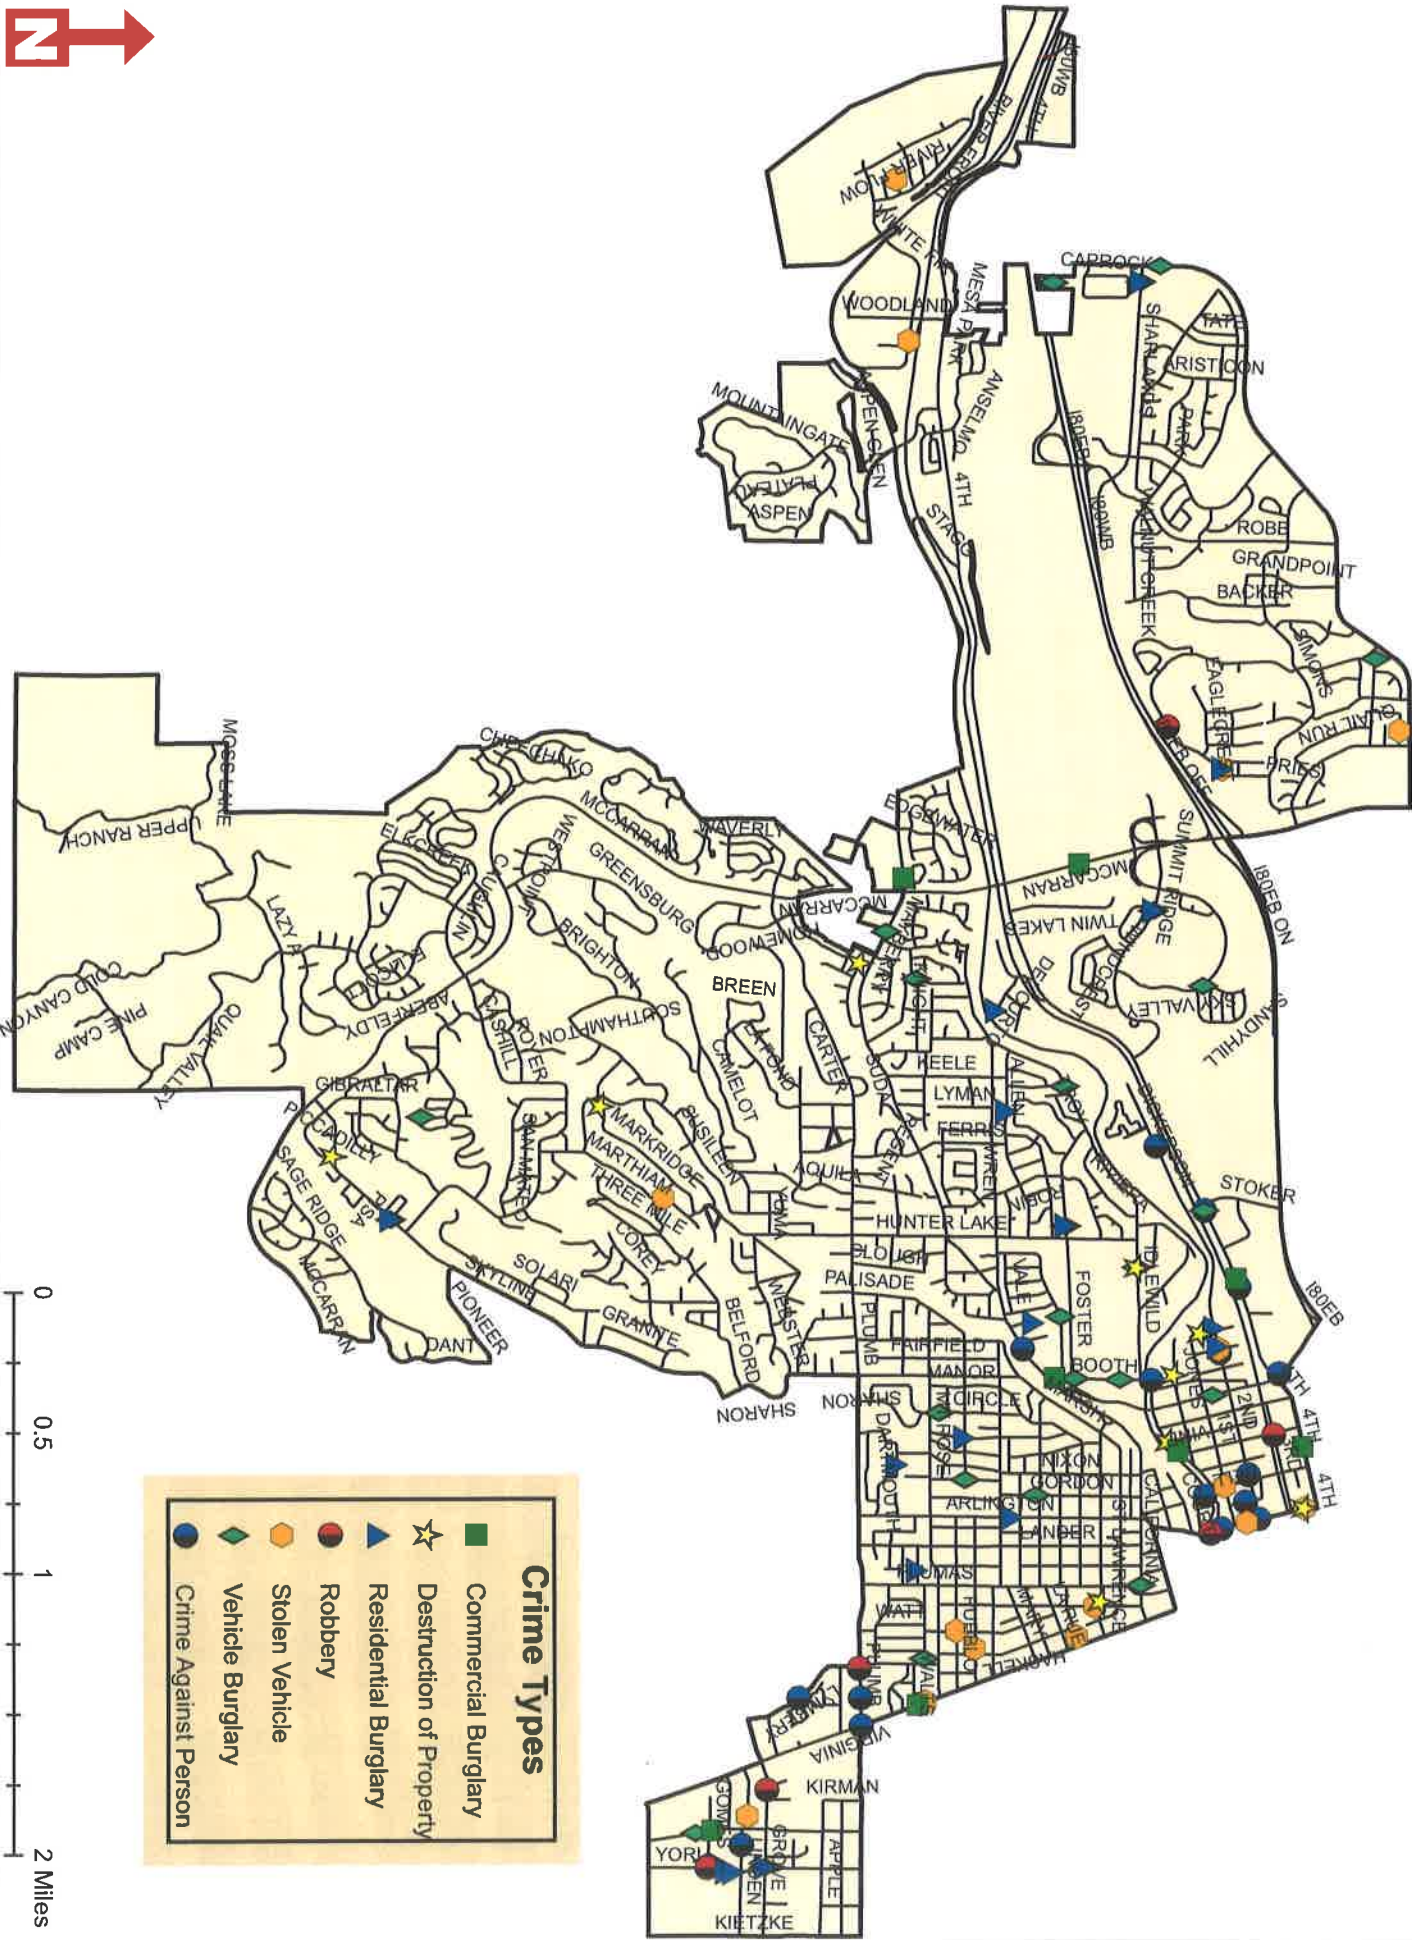

Reno Police Department - Neighborhood Advisory Board - July 2017 Crime Statistics

Ward One				
	Jun - 2017	Jul - 2017	Jul - 2016	Percentage Change (Jul - 16 to Jul - 17)
Commercial Burglary	7	8	5	60.0%
Destruction of Property	31	11	23	-52.2%
Residential Burglary	10	18	16	12.5%
Robbery	3	7	3	133.3%
Stolen Vehicle	12	16	16	0.0%
Vehicle Burglary	29	29	32	-9.4%
Crime Against Person	16	17	23	-26.1%
<i>Total</i>	<i>108</i>	<i>106</i>	<i>118</i>	<i>-10.2%</i>
Ward Two				
	Jun - 2017	Jul - 2017	Jul - 2016	Percentage Change (Jul - 16 to Jul - 17)
Commercial Burglary	15	12	15	-20.0%
Destruction of Property	17	15	12	25.0%
Residential Burglary	8	17	14	21.4%
Robbery	4	12	1	1100.0%
Stolen Vehicle	18	29	21	38.1%
Vehicle Burglary	21	33	24	37.5%
Crime Against Person	12	20	14	42.9%
<i>Total</i>	<i>95</i>	<i>138</i>	<i>101</i>	<i>36.6%</i>
Ward Three				
	Jun - 2017	Jul - 2017	Jul - 2016	Percentage Change (Jul - 16 to Jul - 17)
Commercial Burglary	12	8	17	-52.9%
Destruction of Property	16	29	52	-44.2%
Residential Burglary	10	10	17	-41.2%
Robbery	7	14	6	133.3%
Stolen Vehicle	39	38	19	100.0%
Vehicle Burglary	18	25	35	-28.6%
Crime Against Person	31	27	36	-25.0%
<i>Total</i>	<i>133</i>	<i>151</i>	<i>182</i>	<i>-17.0%</i>
Ward Four				
	Jun - 2017	Jul - 2017	Jul - 2016	Percentage Change (Jul - 16 to Jul - 17)
Commercial Burglary	6	1	5	-80.0%
Destruction of Property	25	23	19	21.1%
Residential Burglary	11	7	10	-30.0%
Robbery	4	2	2	0.0%
Stolen Vehicle	12	24	11	118.2%
Vehicle Burglary	21	18	22	-18.2%
Crime Against Person	13	12	10	20.0%
<i>Total</i>	<i>92</i>	<i>87</i>	<i>79</i>	<i>10.1%</i>
Ward Five				
	Jun - 2017	Jul - 2017	Jul - 2016	Percentage Change (Jul - 16 to Jul - 17)
Commercial Burglary	13	10	5	100.0%
Destruction of Property	28	30	33	-9.1%
Residential Burglary	15	19	19	0.0%
Robbery	10	10	11	-9.1%
Stolen Vehicle	20	26	25	4.0%
Vehicle Burglary	26	21	18	16.7%
Crime Against Person	45	44	40	10.0%
<i>Total</i>	<i>157</i>	<i>160</i>	<i>151</i>	<i>6.0%</i>

Ward One - Crime Statistics - July 2017

MAE ANNE