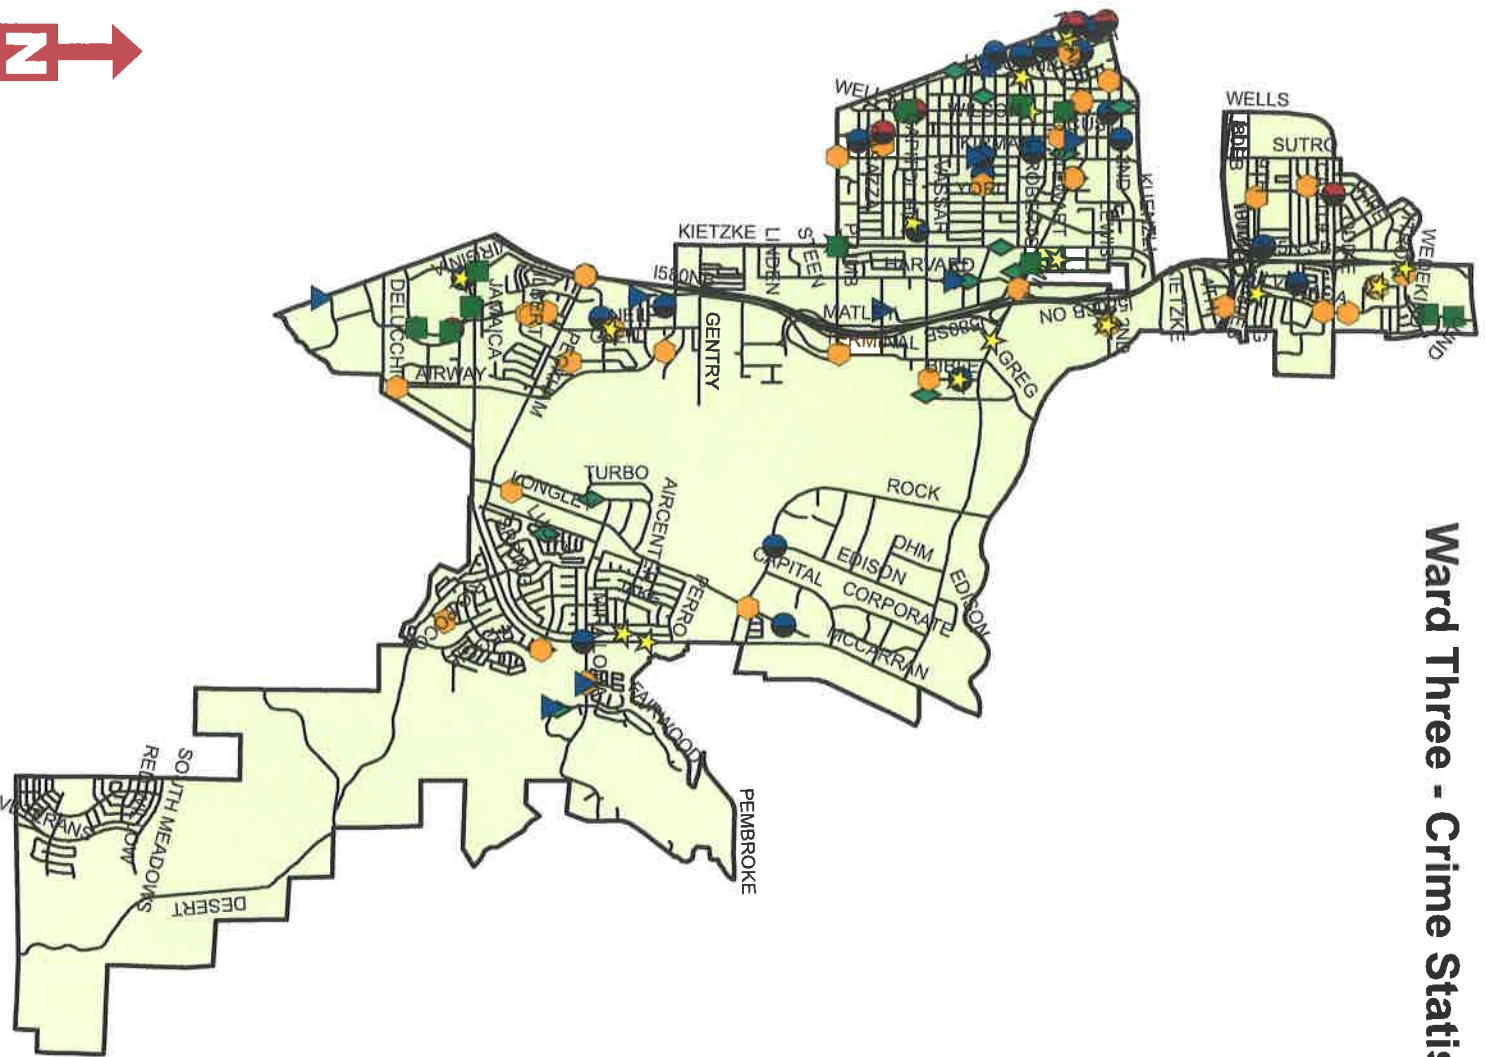

Ward Three - Crime Statistics - June 2017

Crime Types	
■	Commercial Burglary
☆	Destruction of Property
▲	Residential Burglary
●	Robbery
◆	Stolen Vehicle
◆	Vehicle Burglary
●	Crime Against Person