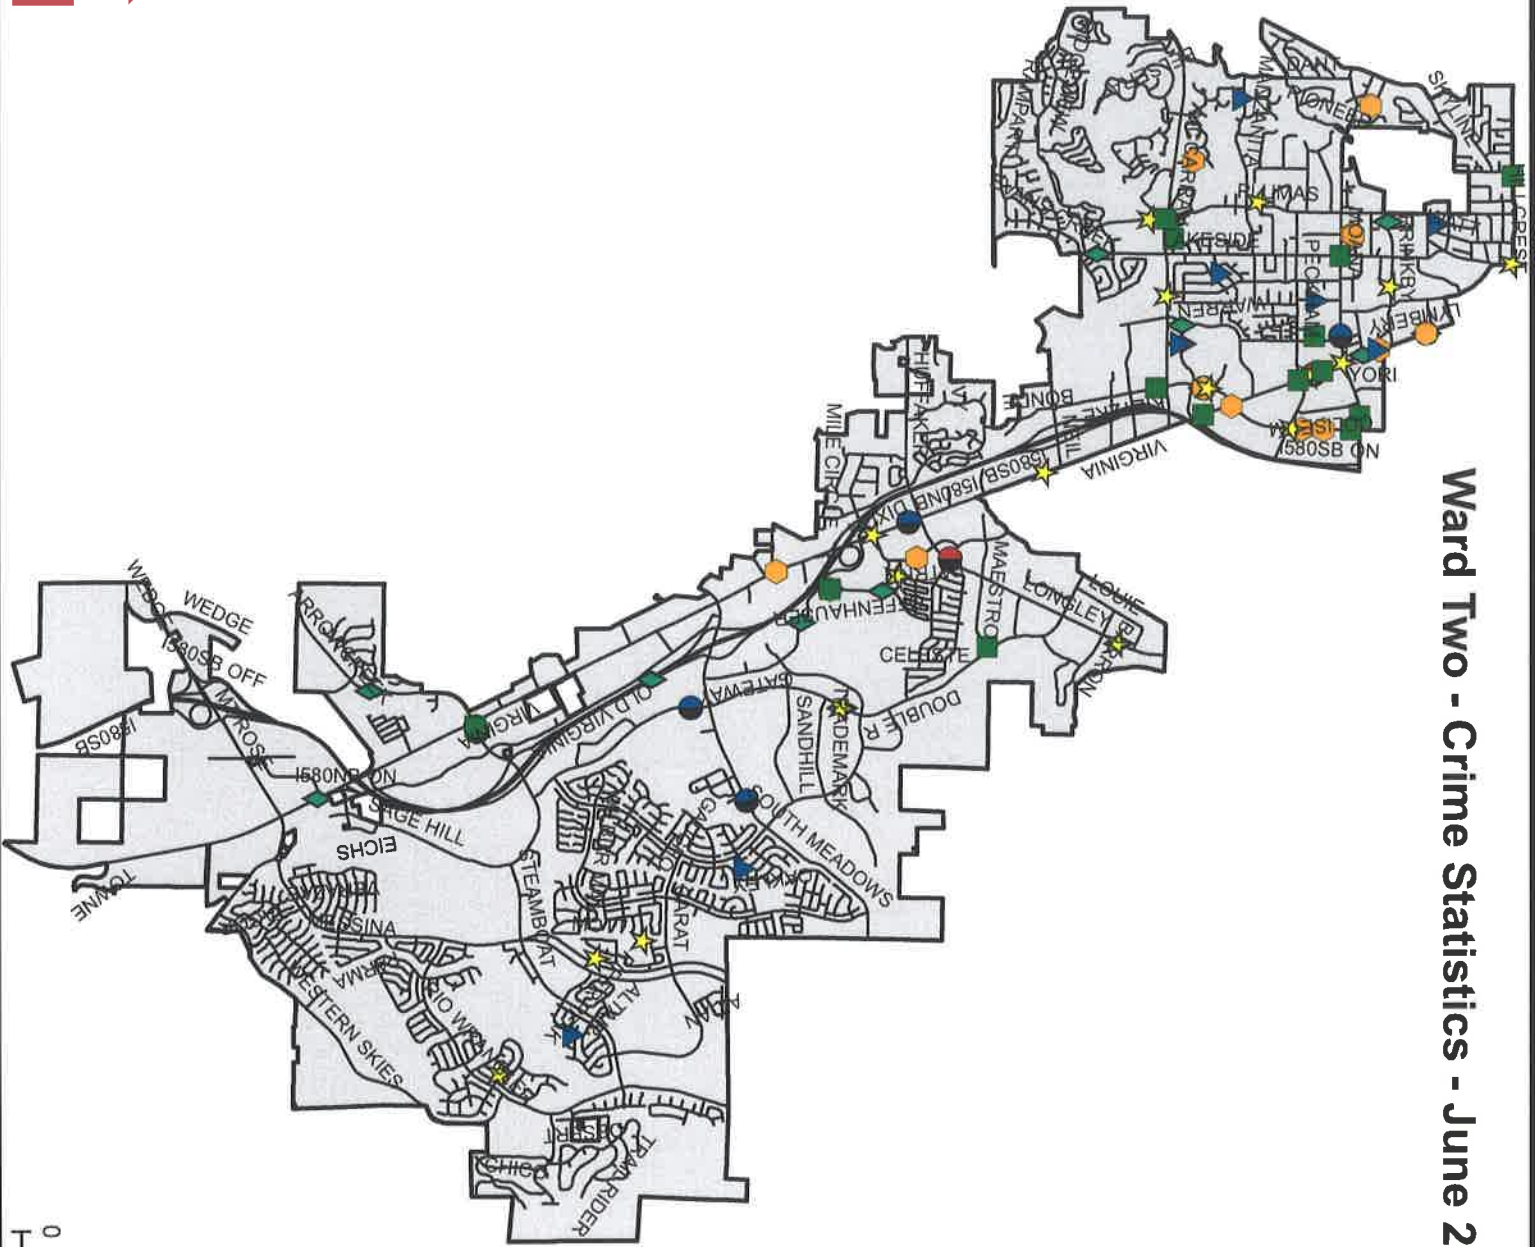

Ward Two - Crime Statistics - June 2017

Crime Types	
■	Commercial Burglary
★	Destruction of Property
▲	Residential Burglary
●	Robbery
⬢	Stolen Vehicle
◆	Vehicle Burglary
●	Crime Against Person