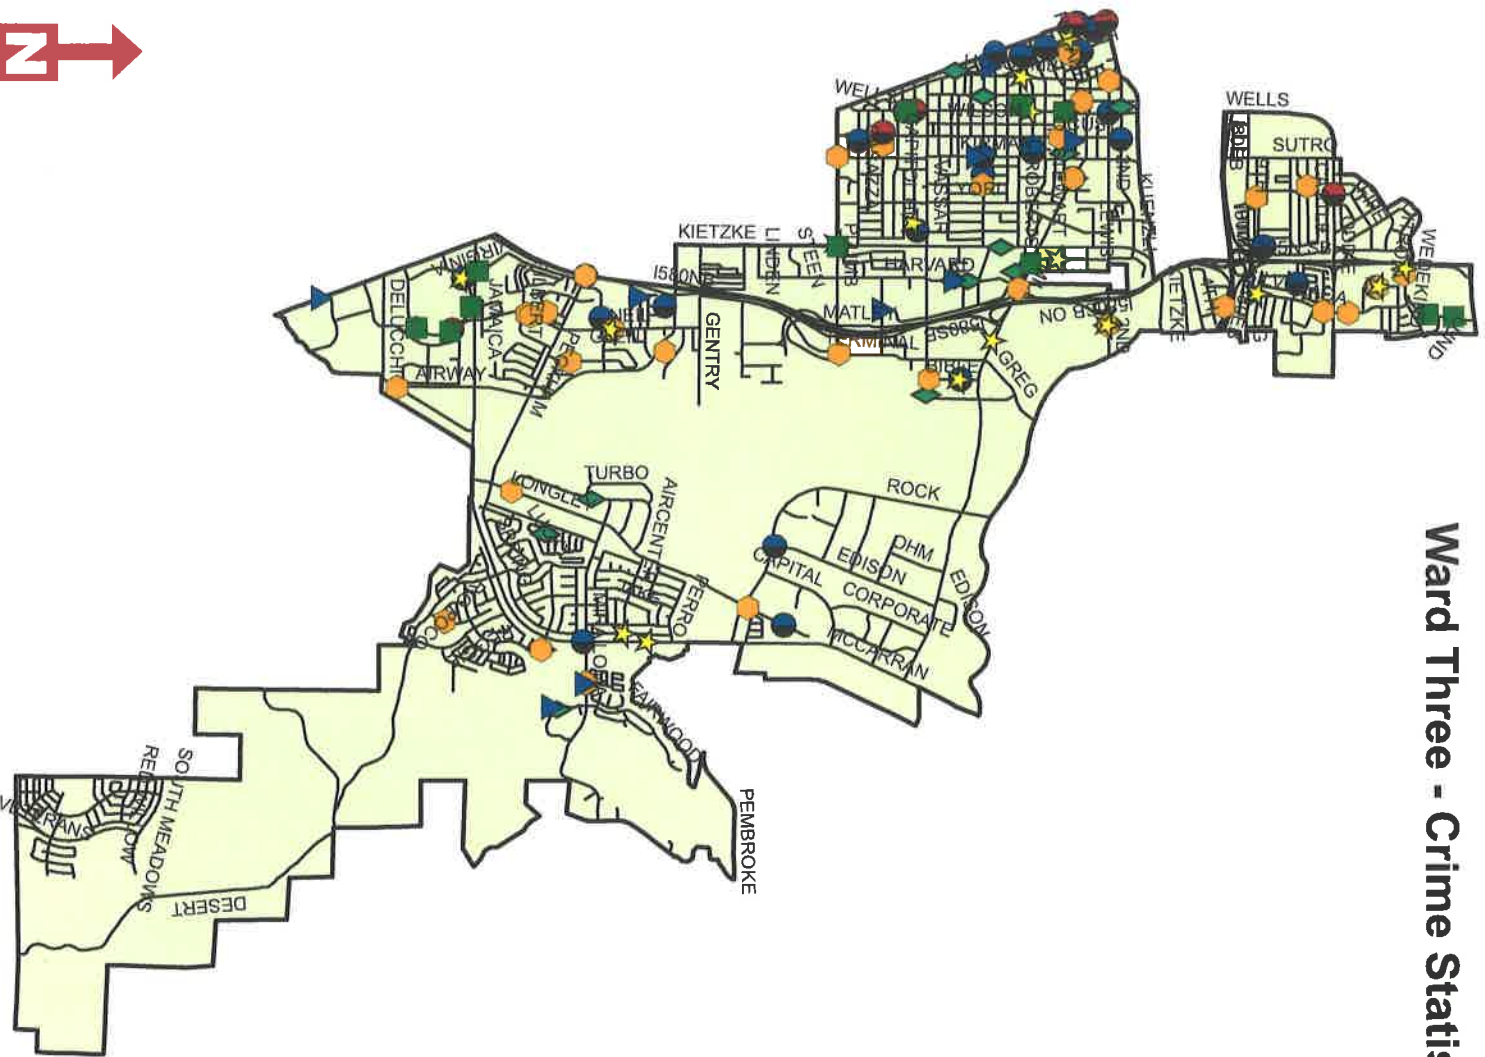

Ward Three - Crime Statistics - June 2017

Crime Types

- Commercial Burglary
- ★ Destruction of Property
- ▲ Residential Burglary
- Robbery
- ⬠ Stolen Vehicle
- Vehicle Burglary
- Crime Against Person