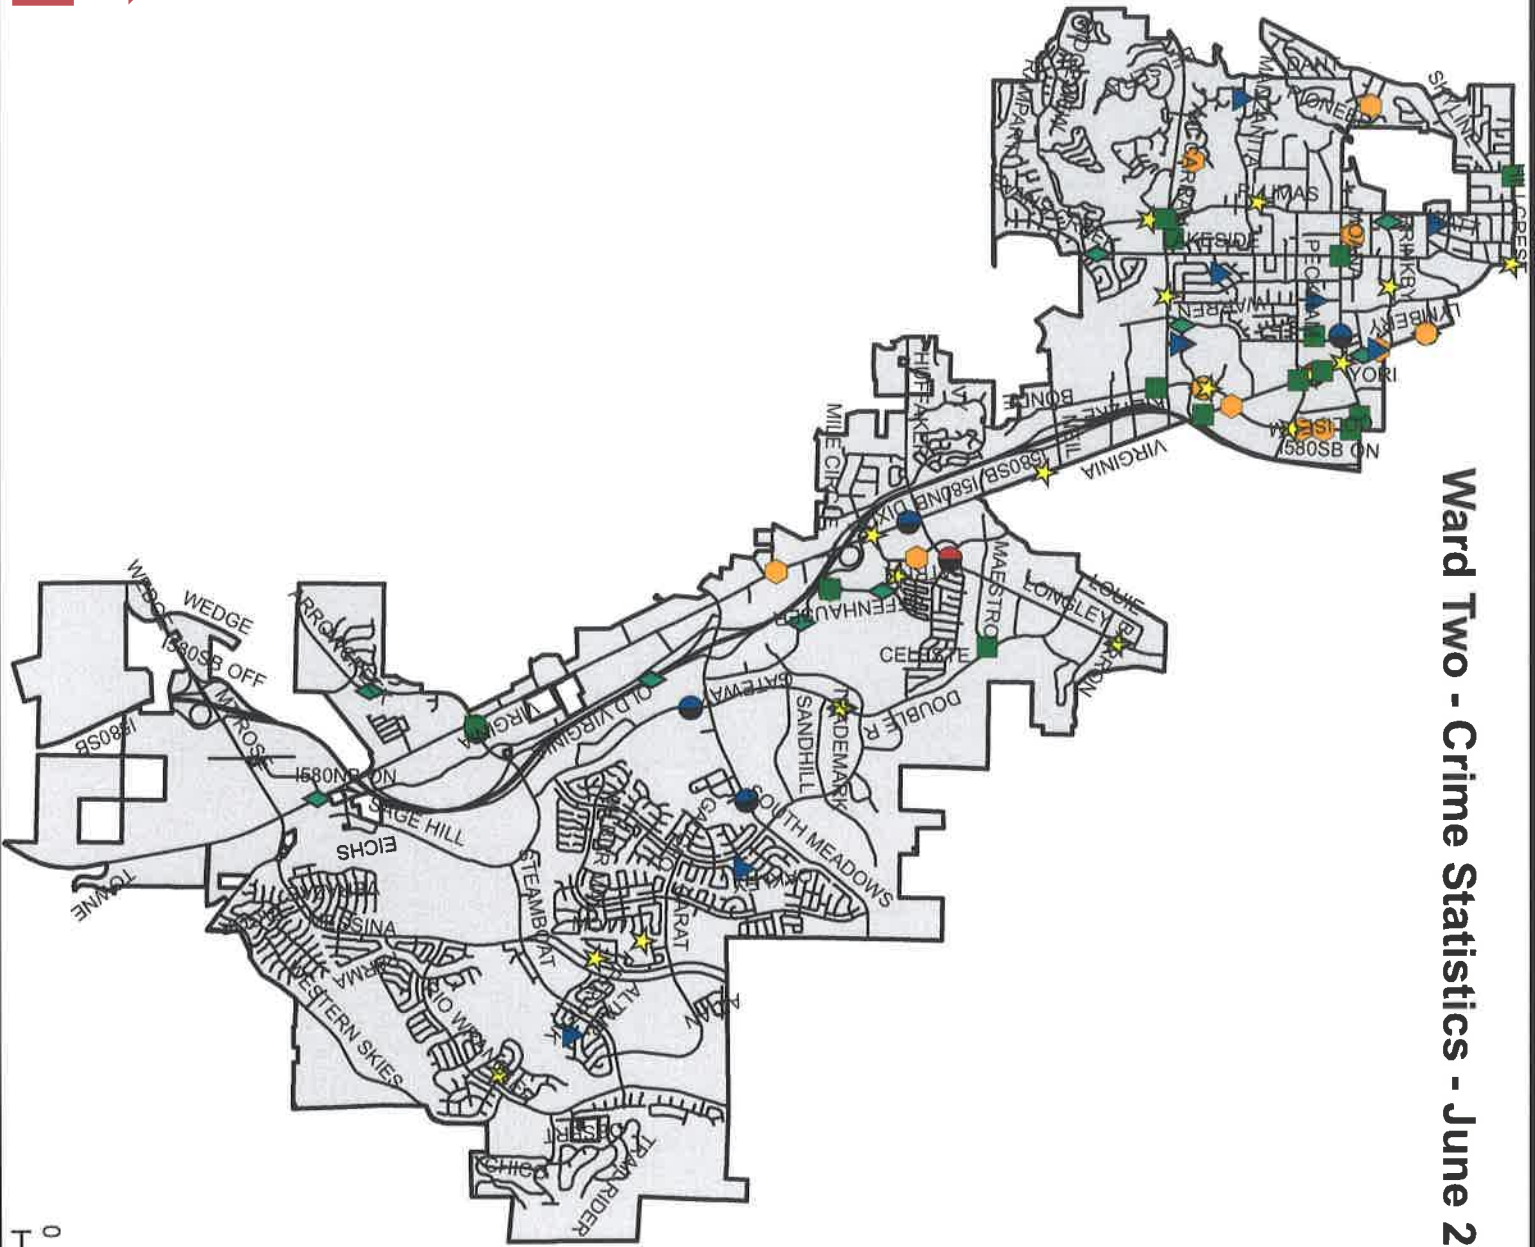

Ward Two - Crime Statistics - June 2017

Crime Types	
■	Commercial Burglary
★	Destruction of Property
▲	Residential Burglary
●	Robbery
◆	Stolen Vehicle
◆	Vehicle Burglary
●	Crime Against Person