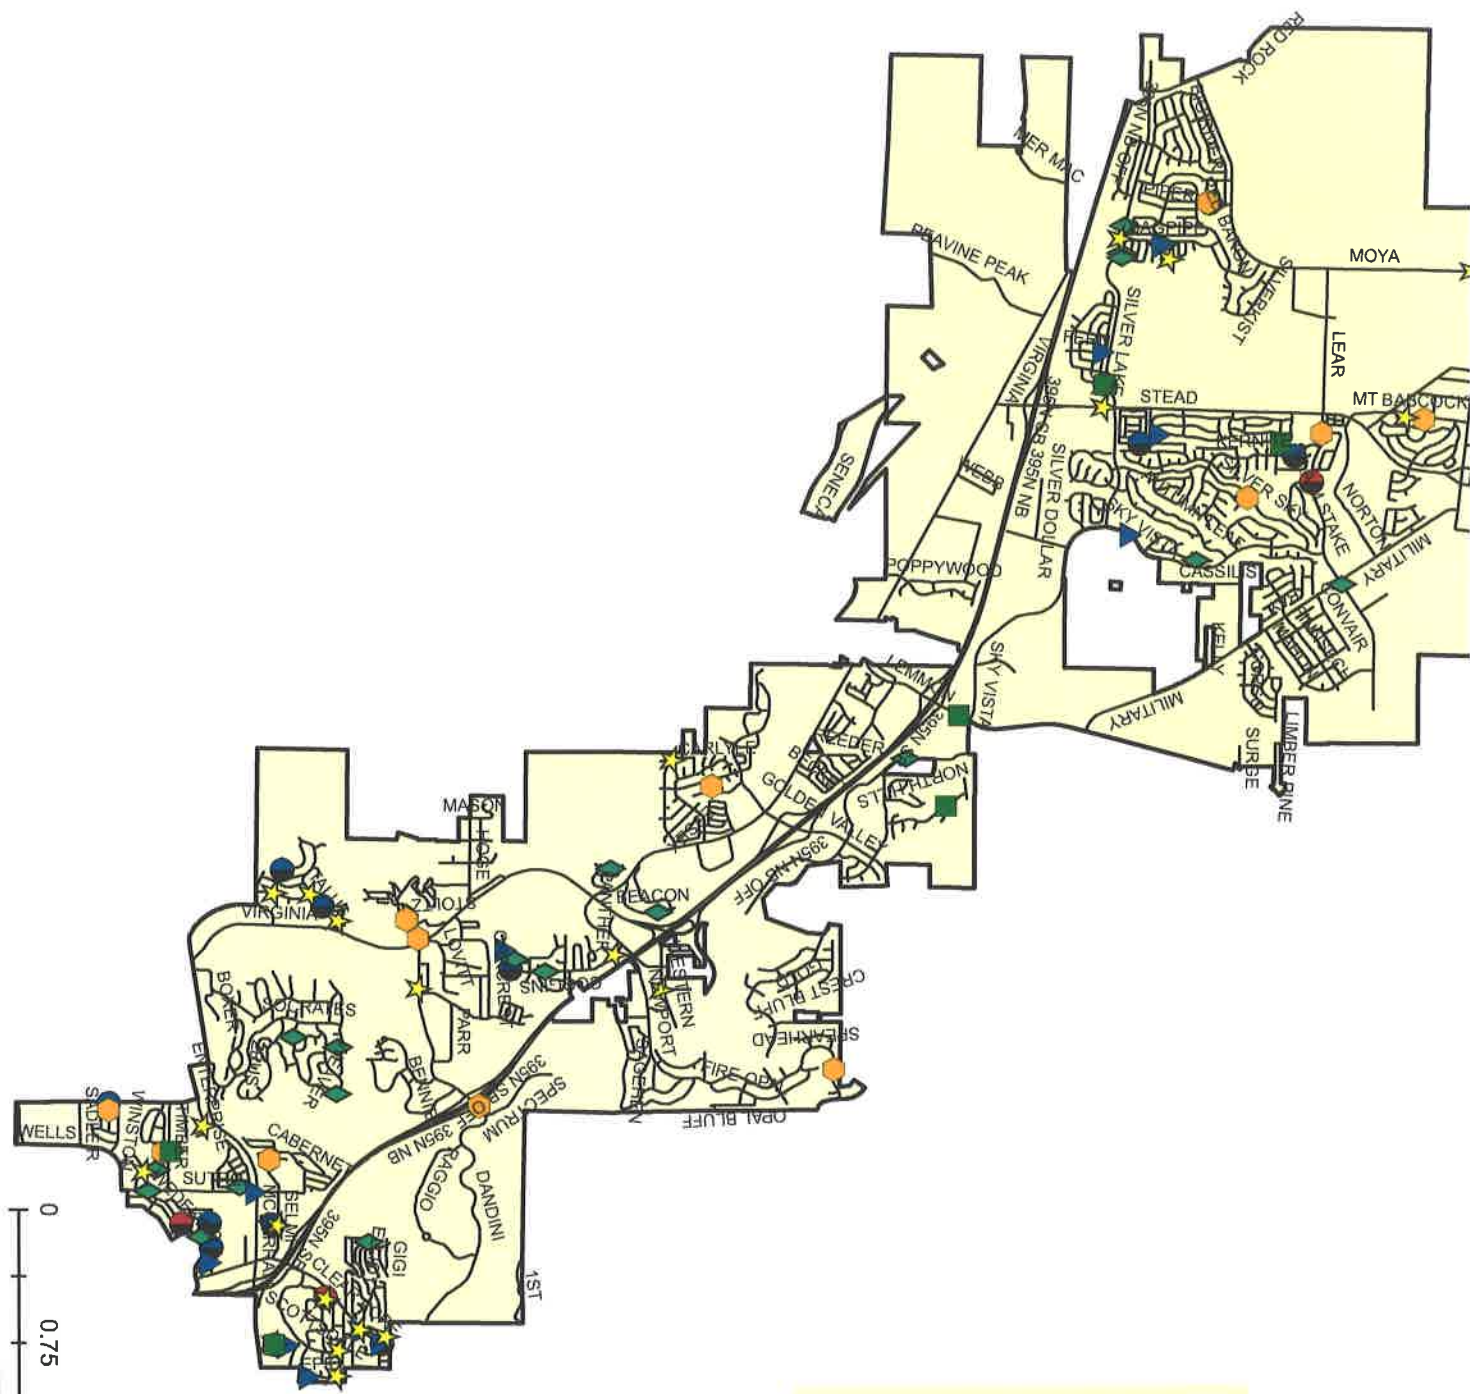

Ward Four - Crime Statistics - June 2017

Crime Types	
■	Commercial Burglary
★	Destruction of Property
▲	Residential Burglary
●	Robbery
●	Stolen Vehicle
◆	Vehicle Burglary
●	Crime Against Person