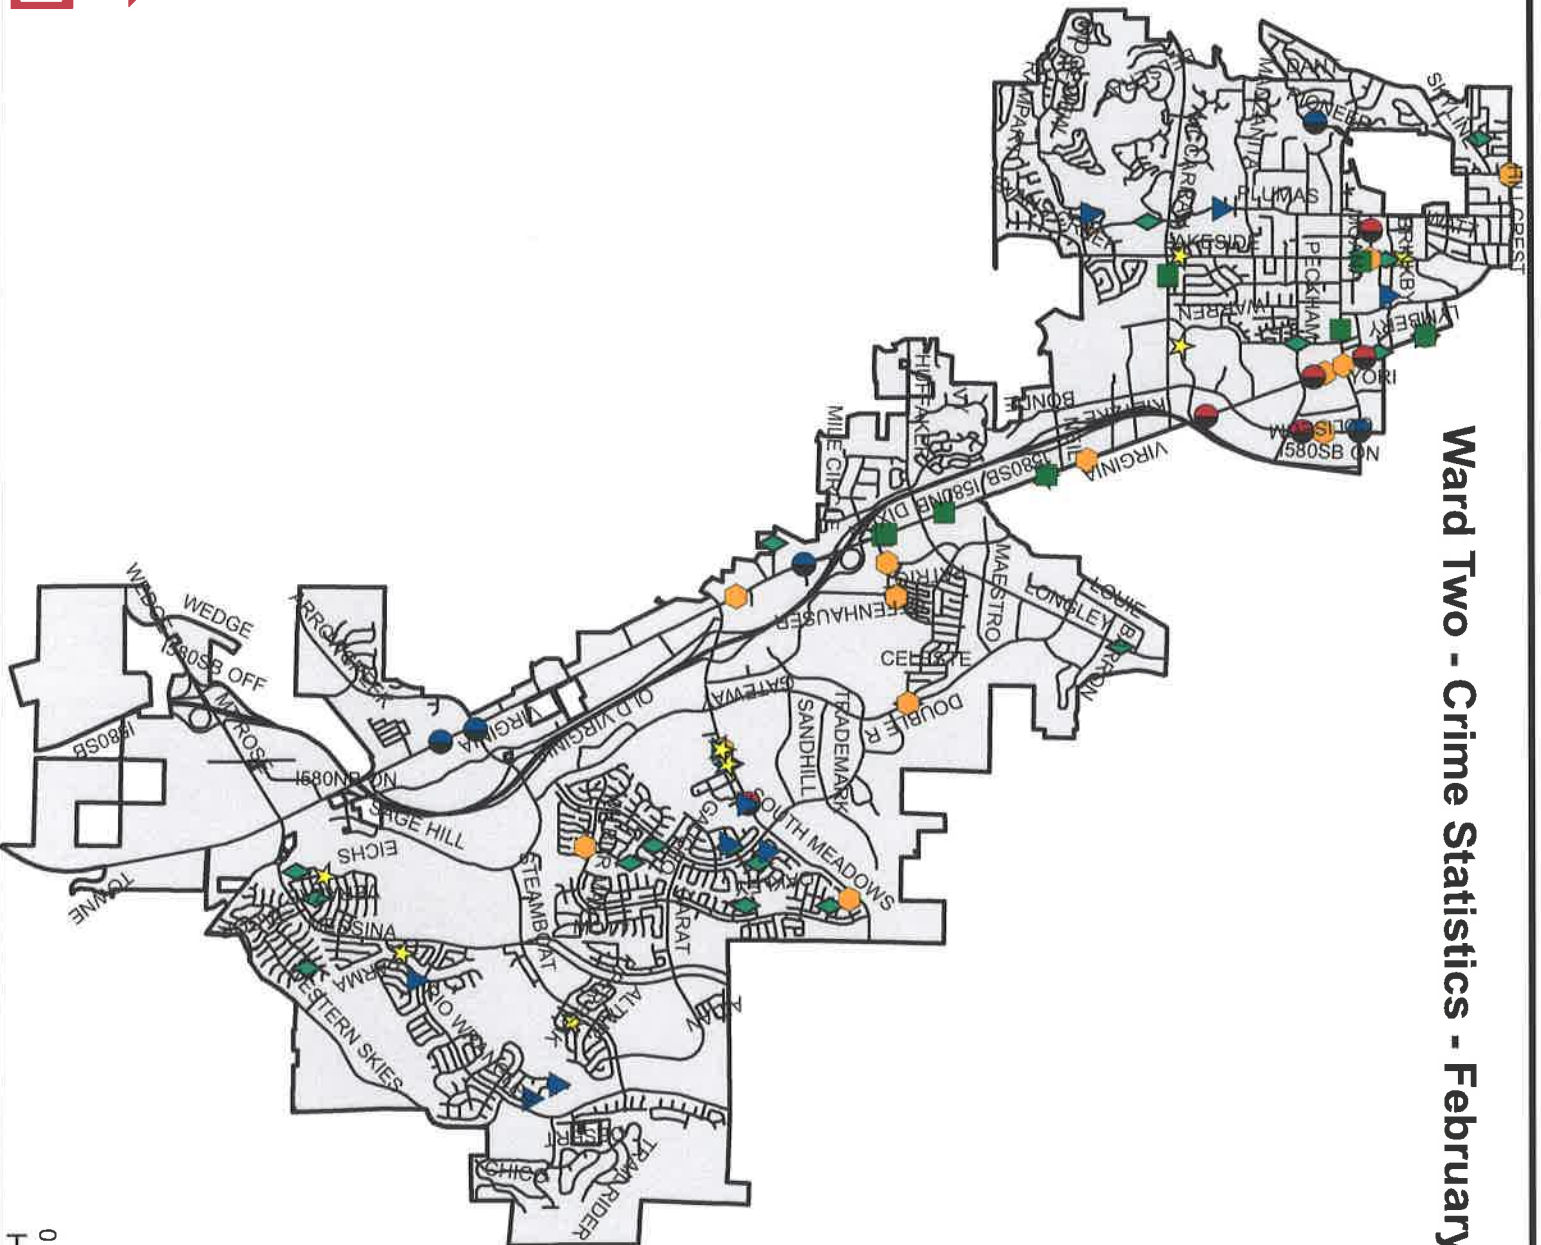

Ward Two - Crime Statistics - February 2017

Crime Types	
	Commercial Burglary
	Destruction of Property
	Residential Burglary
	Robbery
	Stolen Vehicle
	Vehicle Burglary
	Crime Against Person