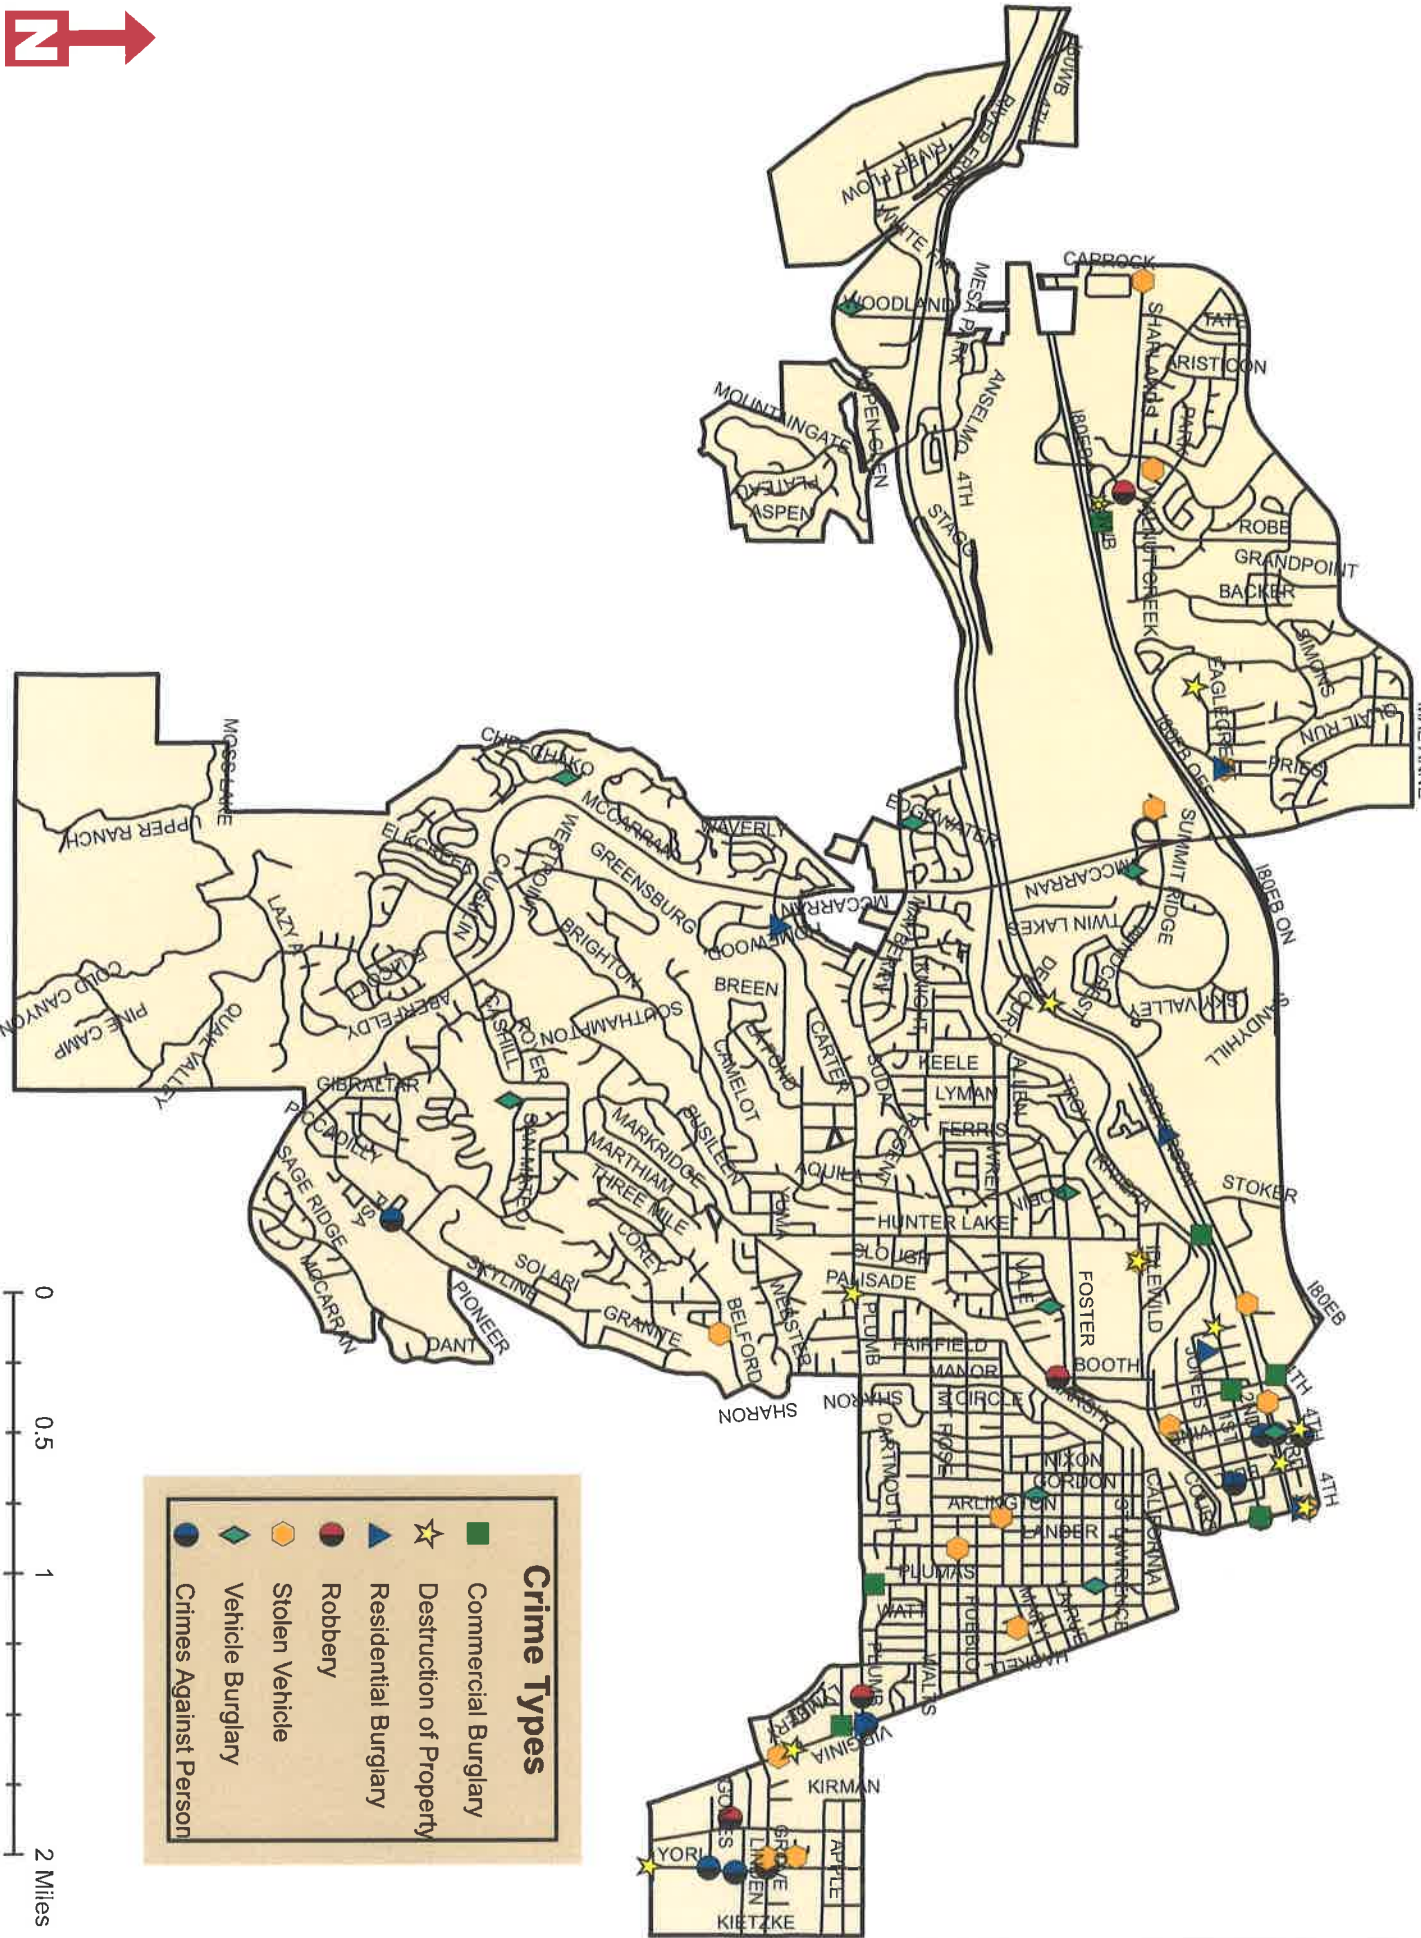

Ward One - Crime Statistics - February 2017

MAE ANNE

Crime Types	
■	Commercial Burglary
☆	Destruction of Property
▲	Residential Burglary
●	Robbery
◆	Stolen Vehicle
◇	Vehicle Burglary
●	Crimes Against Person