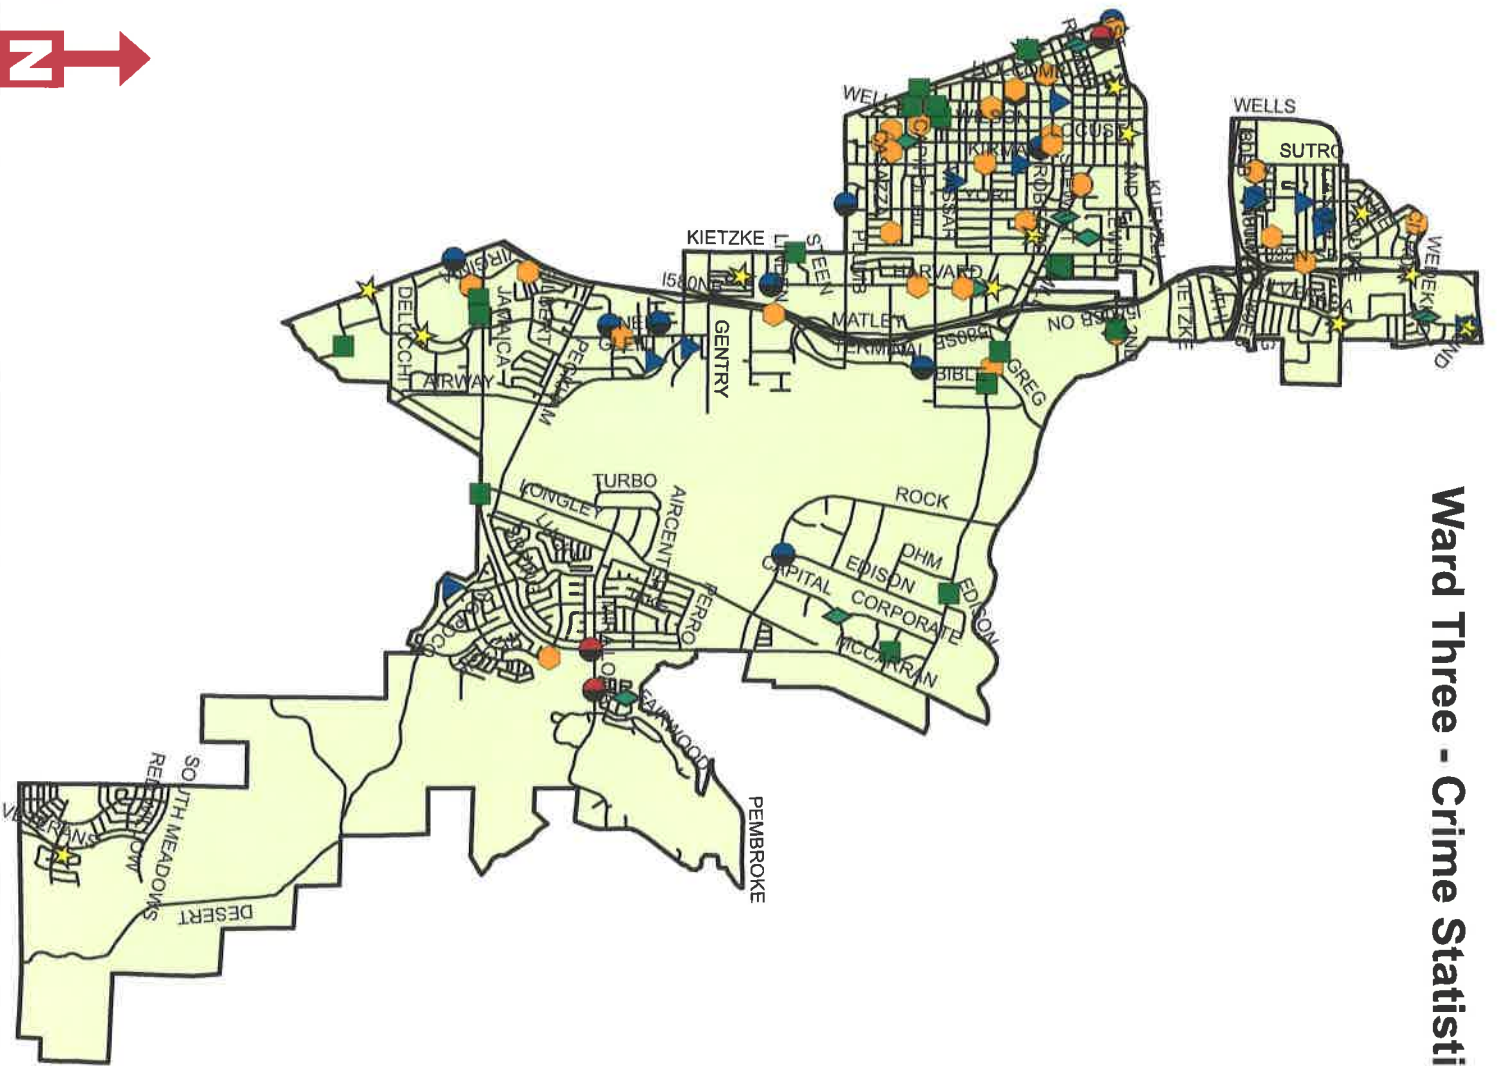

Ward Three - Crime Statistics - February 2017

Crime Types

- Commercial Burglary
- ★ Destruction of Property
- ▲ Residential Burglary
- Robbery
- ⬠ Stolen Vehicle
- Vehicle Burglary
- Crimes Against Person