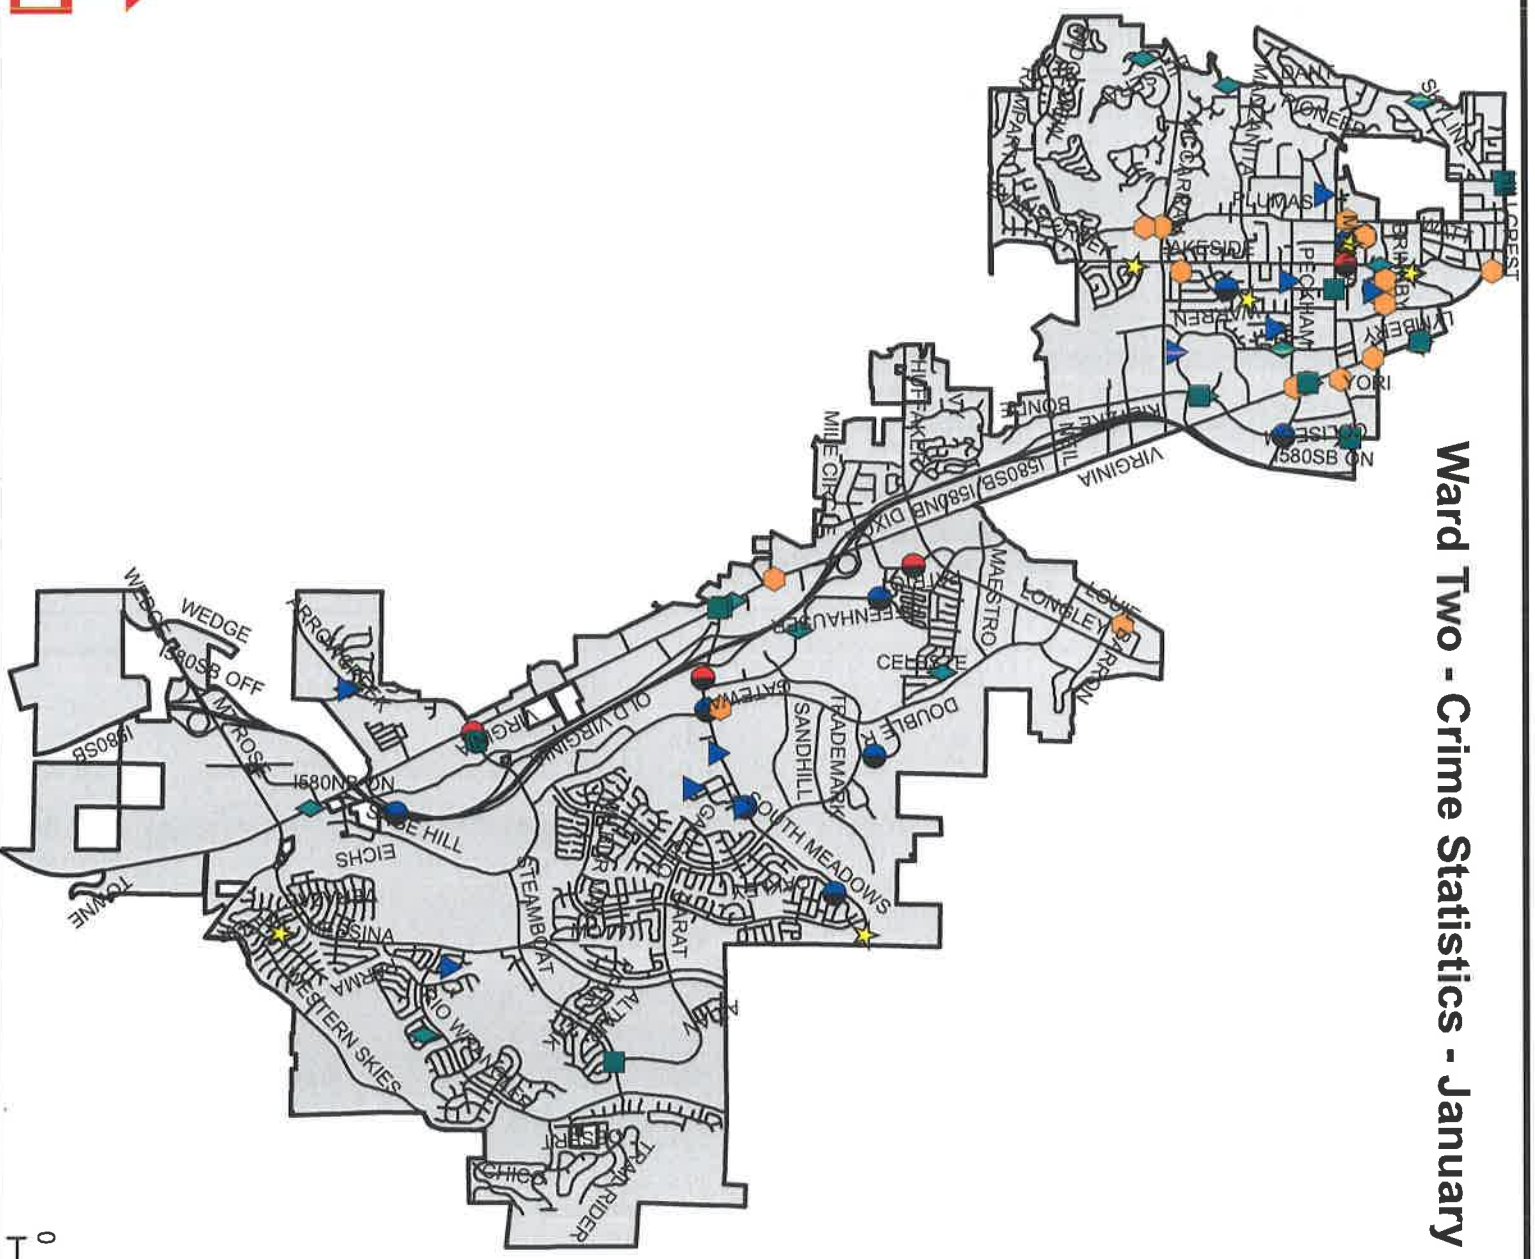

Ward Two - Crime Statistics - January 2017

Crime Types	
	Commercial Burglary
	Destruction of Property
	Residential Burglary
	Robbery
	Stolen Vehicle
	Vehicle Burglary
	Crime Against Person