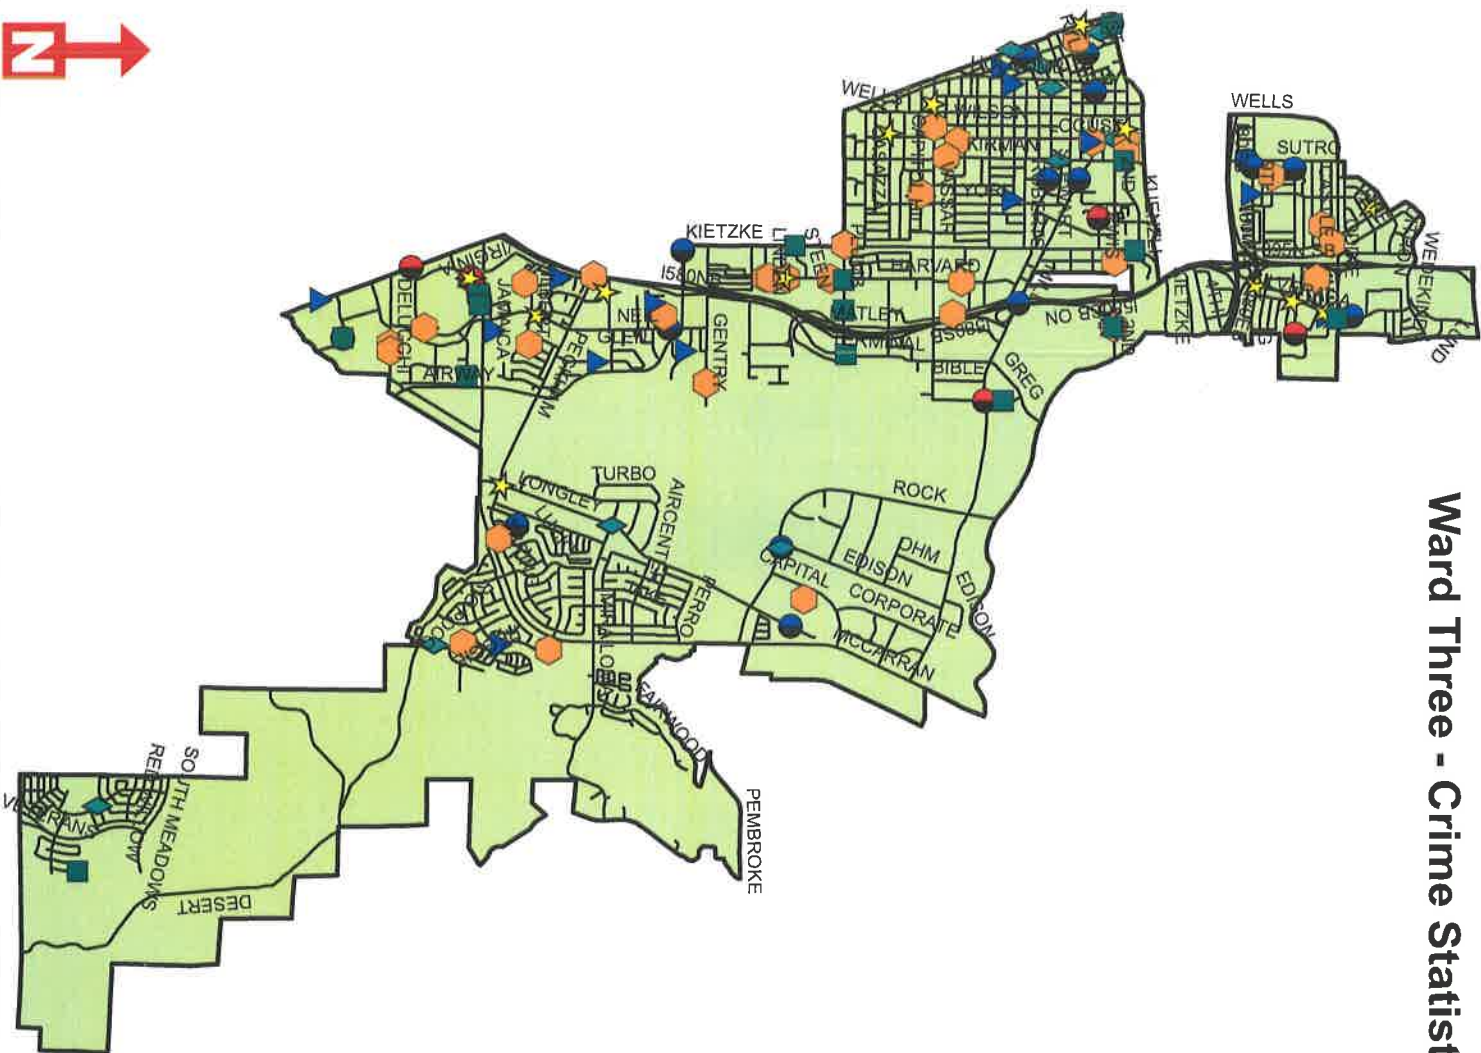

Ward Three - Crime Statistics - January 2017

Crime Types

- Commercial Burglary
- ☆ Destruction of Property
- ▲ Residential Burglary
- Robbery
- ⬡ Stolen Vehicle
- Vehicle Burglary
- Crime Against Person