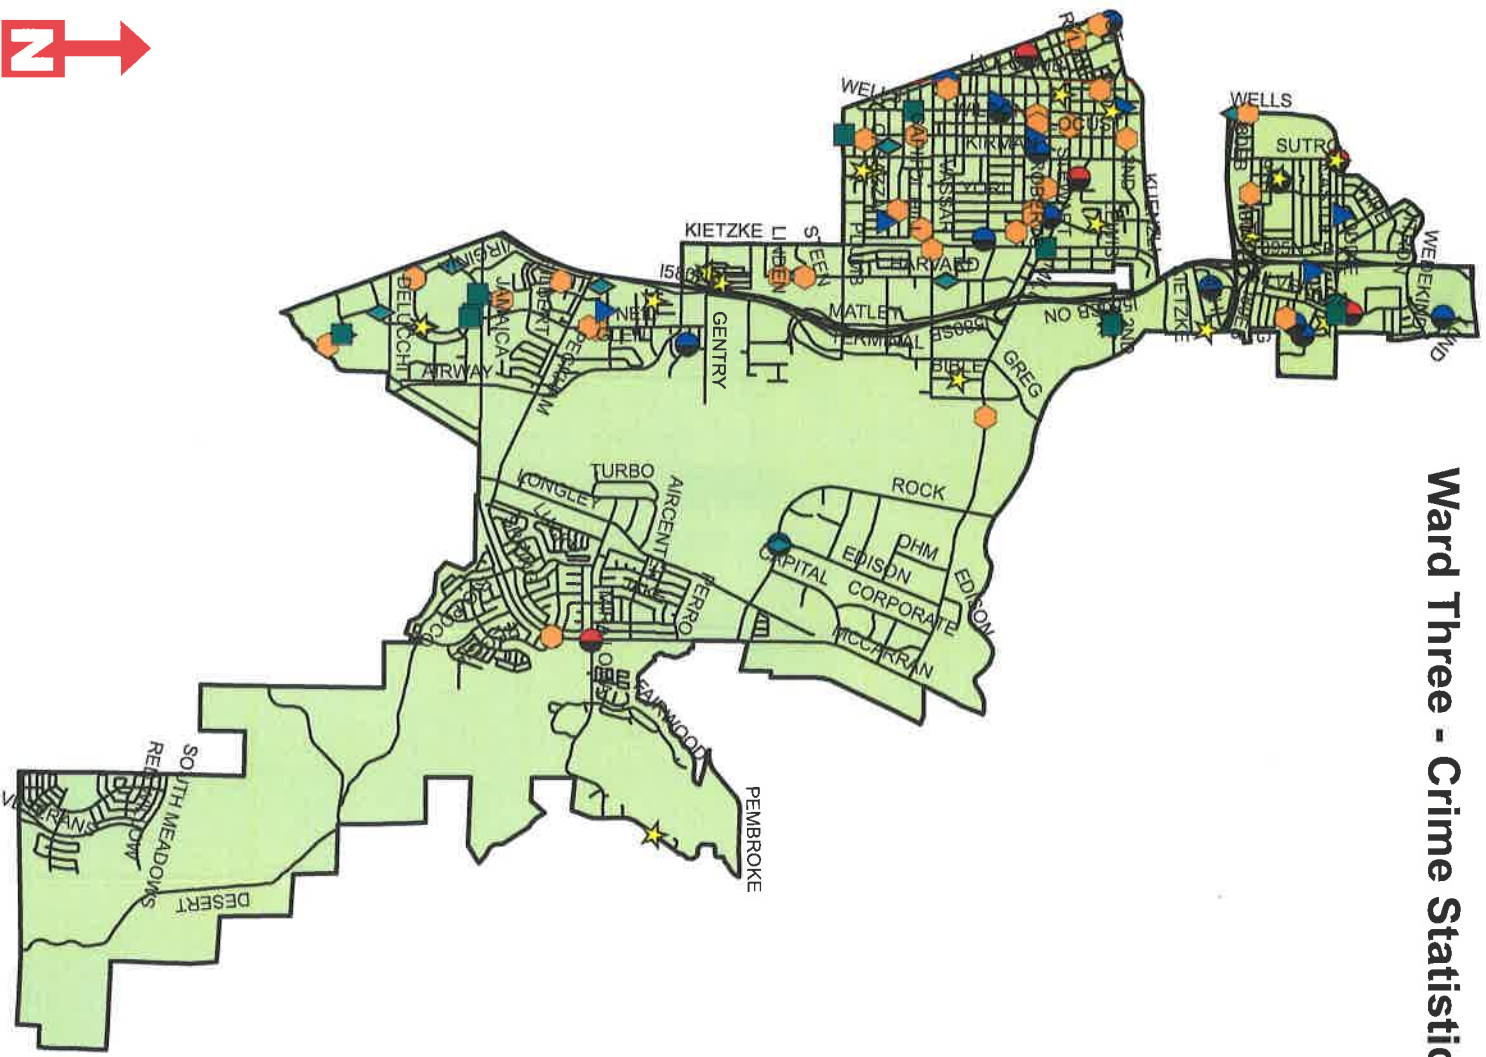

Ward Three - Crime Statistics - December 2016

Crime Types

- Commercial Burglary
- ★ Destruction of Property
- ▲ Residential Burglary
- Robbery
- Stolen Vehicle
- Vehicle Burglary
- Crime Against Person