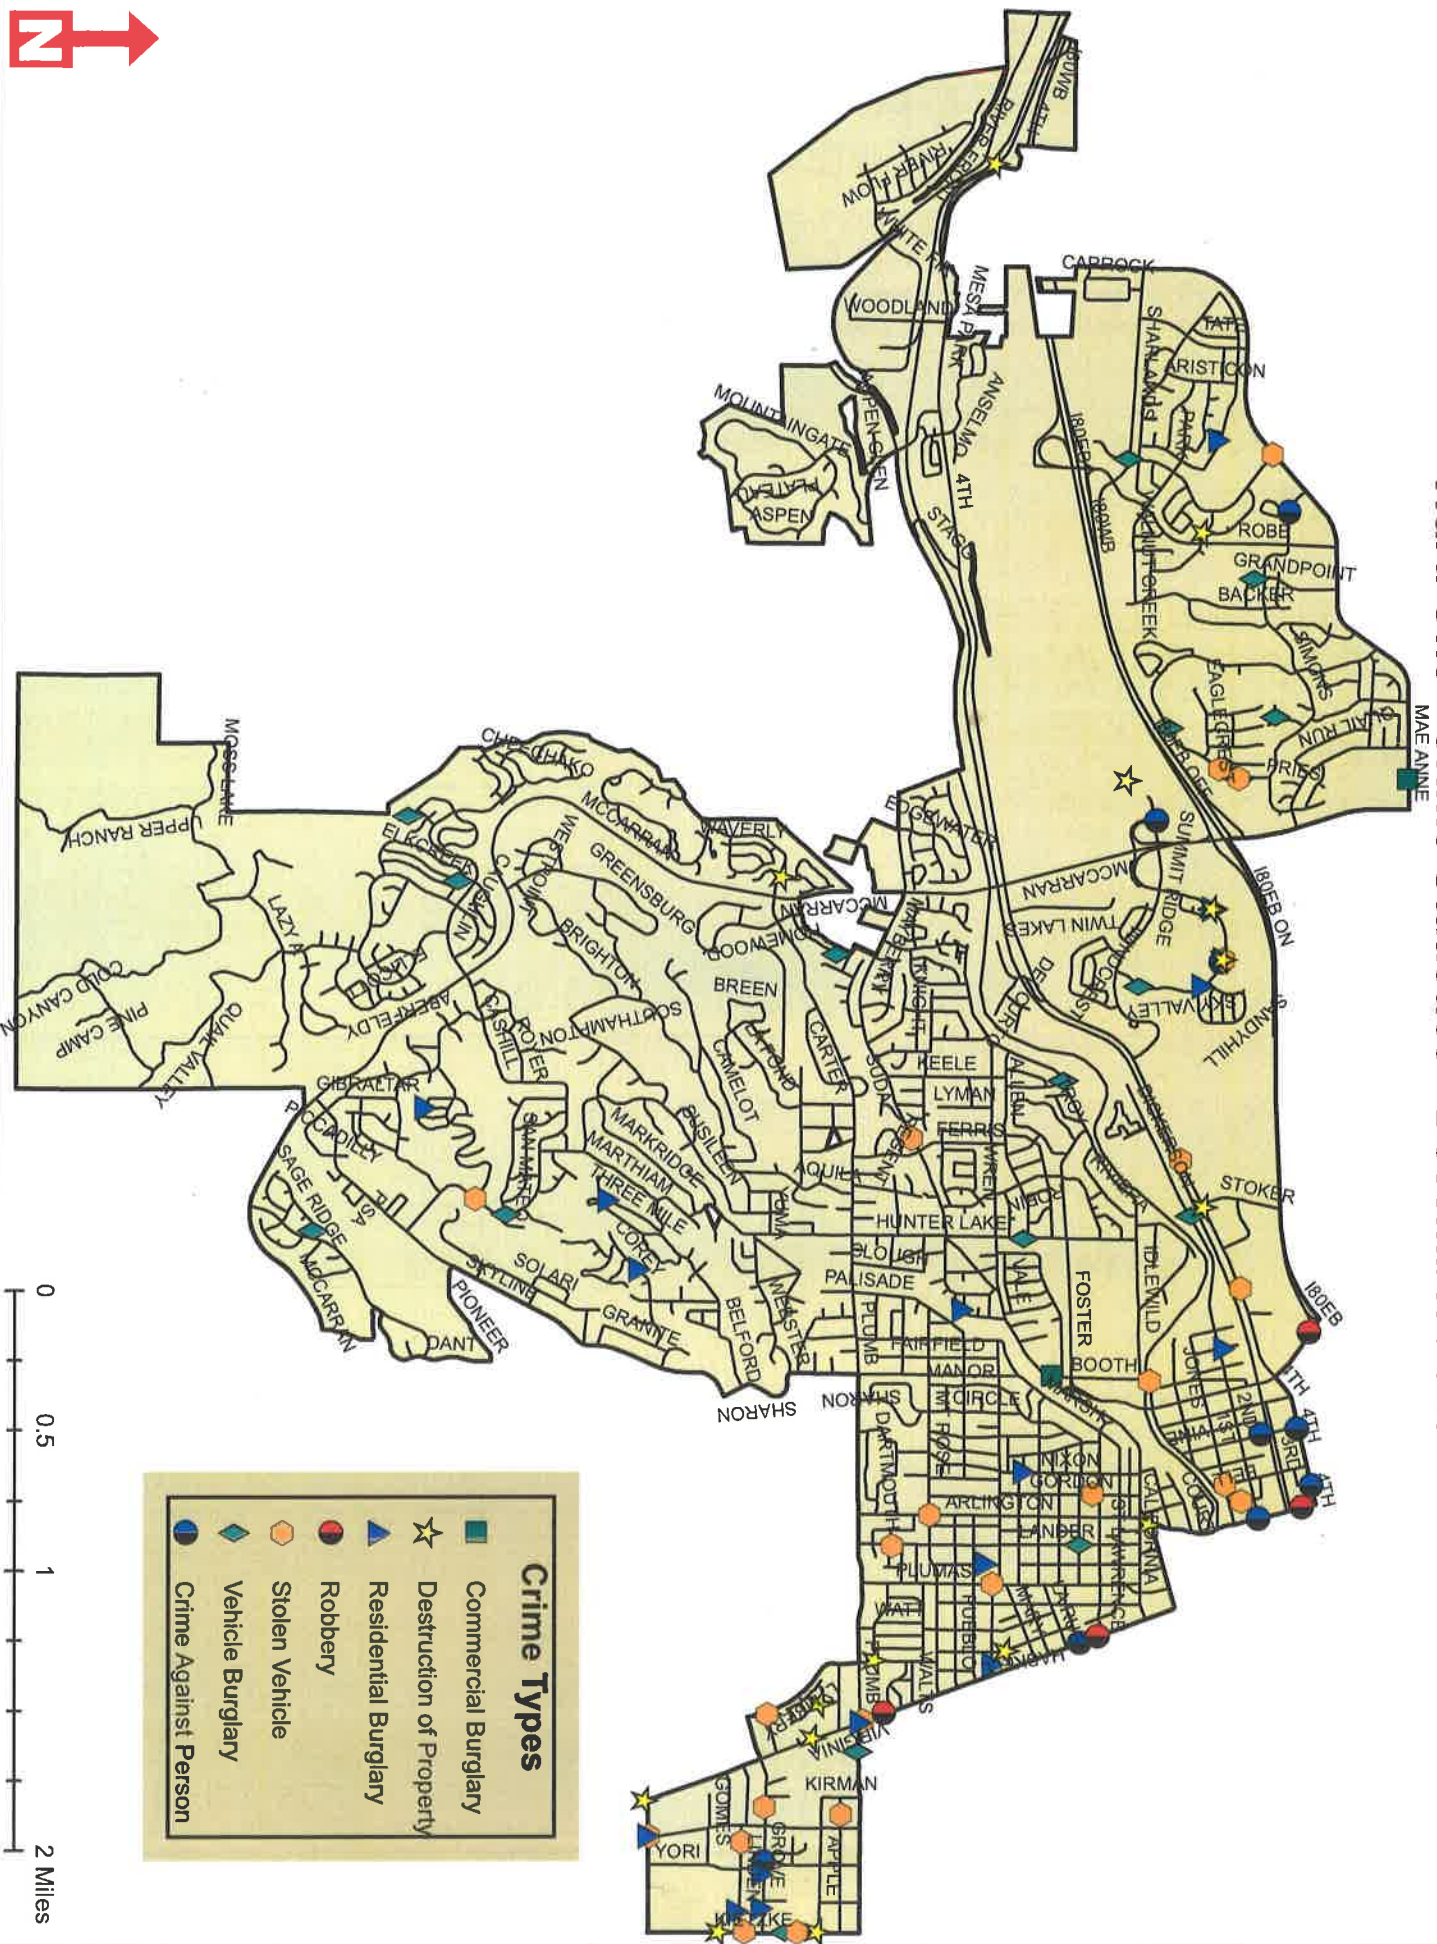

Reno Police Department - Neighborhood Advisory Board - December 2016 Crime Statistics

Ward One

	Nov - 2016	Dec - 2016	Dec - 2015	Percentage Change (Dec - 15 to Dec - 16)
Commercial Burglary	2	3	5	-40.0%
Destruction of Property	17	6	29	-79.3%
Residential Burglary	17	15	18	-16.7%
Robbery	5	4	5	-20.0%
Stolen Vehicle	30	25	25	0.0%
Vehicle Burglary	26	22	37	-40.5%
Crime Against Person	25	11	6	83.3%
<i>Total</i>	<i>122</i>	<i>86</i>	<i>125</i>	<i>-31.2%</i>

Ward Two

	Nov - 2016	Dec - 2016	Dec - 2015	Percentage Change (Dec - 15 to Dec - 16)
Commercial Burglary	9	7	15	-53.3%
Destruction of Property	14	5	24	-79.2%
Residential Burglary	6	13	13	0.0%
Robbery	6	7	3	133.3%
Stolen Vehicle	39	31	14	121.4%
Vehicle Burglary	30	25	23	8.7%
Crime Against Person	10	14	8	75.0%
<i>Total</i>	<i>114</i>	<i>102</i>	<i>100</i>	<i>2.0%</i>

Ward Three

	Nov - 2016	Dec - 2016	Dec - 2015	Percentage Change (Dec - 15 to Dec - 16)
Commercial Burglary	3	11	8	37.5%
Destruction of Property	29	18	25	-28.0%
Residential Burglary	11	8	17	-52.9%
Robbery	10	6	7	-14.3%
Stolen Vehicle	46	44	22	100.0%
Vehicle Burglary	15	19	40	-52.5%
Crime Against Person	19	29	21	38.1%
<i>Total</i>	<i>133</i>	<i>135</i>	<i>140</i>	<i>-3.6%</i>

Ward Four

	Nov - 2016	Dec - 2016	Dec - 2015	Percentage Change (Dec - 15 to Dec - 16)
Commercial Burglary	4	2	2	0.0%
Destruction of Property	12	9	14	-35.7%
Residential Burglary	13	4	20	-80.0%
Robbery	5	1	3	-66.7%
Stolen Vehicle	16	7	10	-30.0%
Vehicle Burglary	15	10	7	42.9%
Crime Against Person	9	9	7	28.6%
<i>Total</i>	<i>74</i>	<i>42</i>	<i>63</i>	<i>-33.3%</i>

Ward Five

	Nov - 2016	Dec - 2016	Dec - 2015	Percentage Change (Dec - 15 to Dec - 16)
Commercial Burglary	3	3	4	-25.0%
Destruction of Property	16	13	18	-27.8%
Residential Burglary	12	8	13	-38.5%
Robbery	7	9	6	50.0%
Stolen Vehicle	9	28	25	12.0%
Vehicle Burglary	27	31	39	-20.5%
Crime Against Person	38	47	40	-100.0%
<i>Total</i>	<i>112</i>	<i>139</i>	<i>145</i>	<i>-4.1%</i>

Ward One - Crime Statistics - December 2016