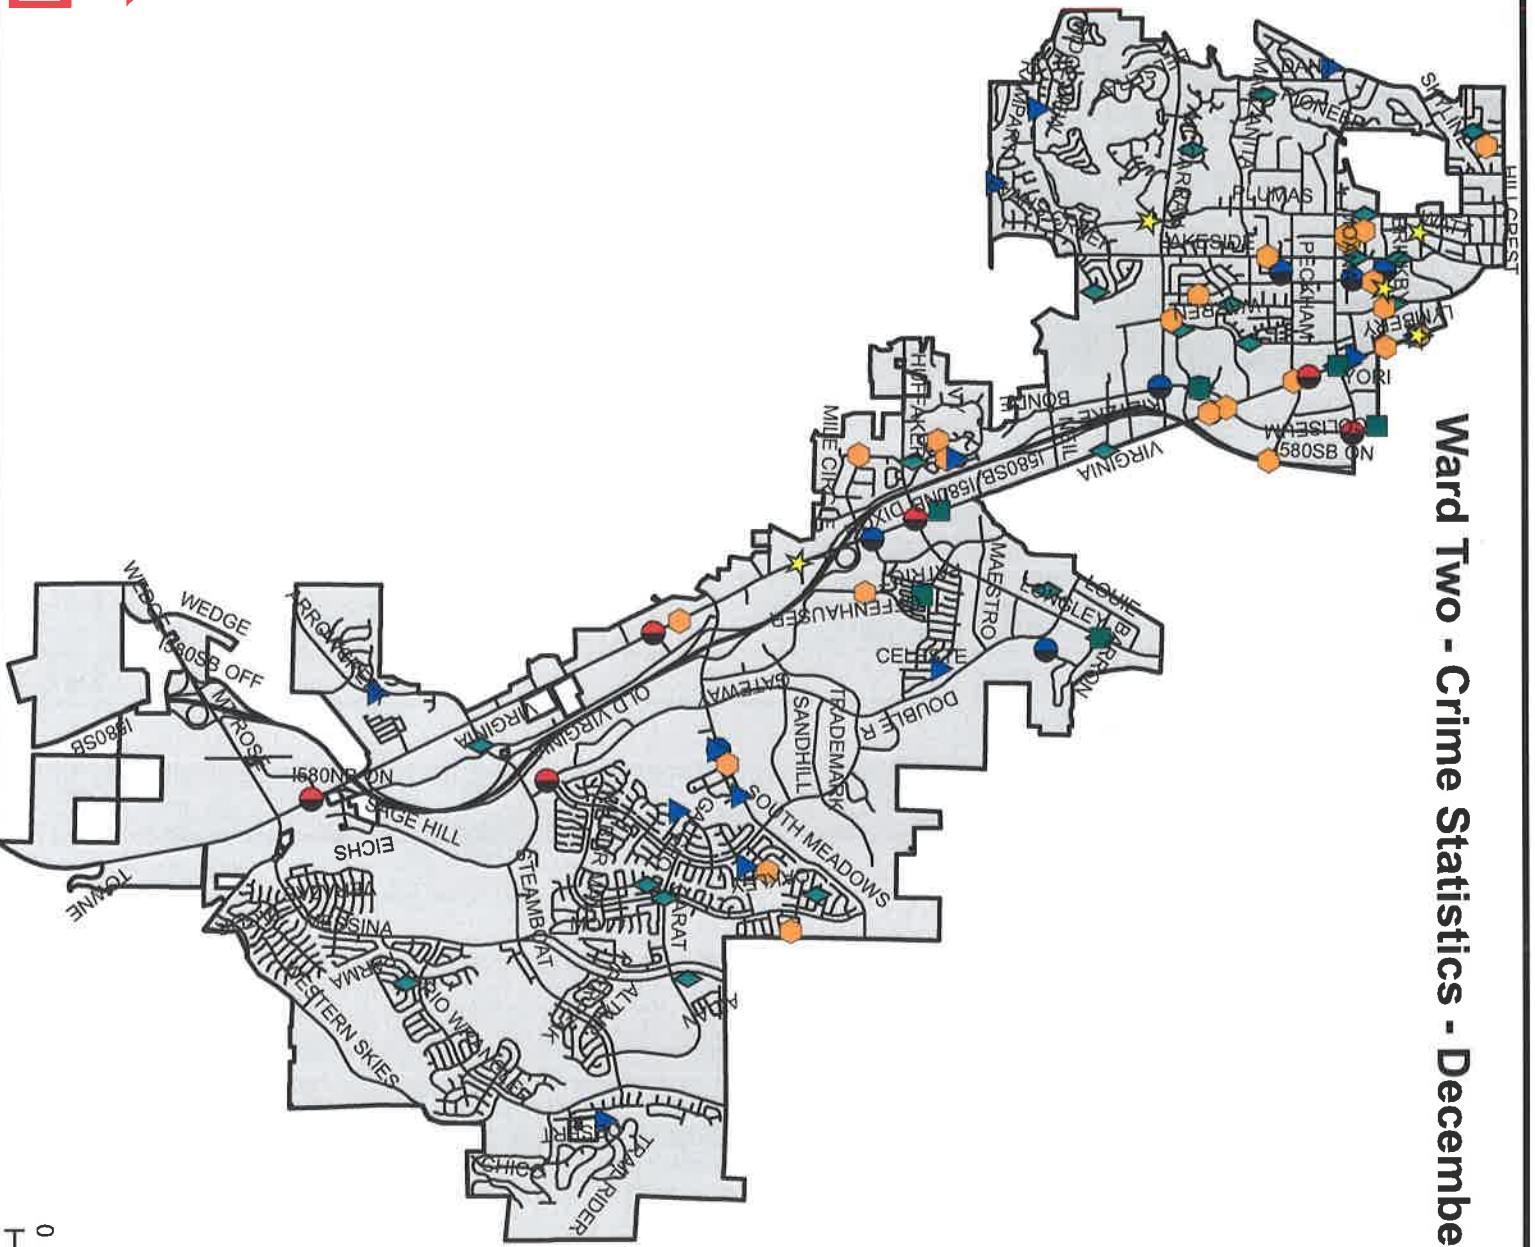

Ward Two - Crime Statistics - December 2016

Crime Types	
■	Commercial Burglary
★	Destruction of Property
▲	Residential Burglary
●	Robbery
⬢	Stolen Vehicle
◆	Vehicle Burglary
●	Crime Against Person