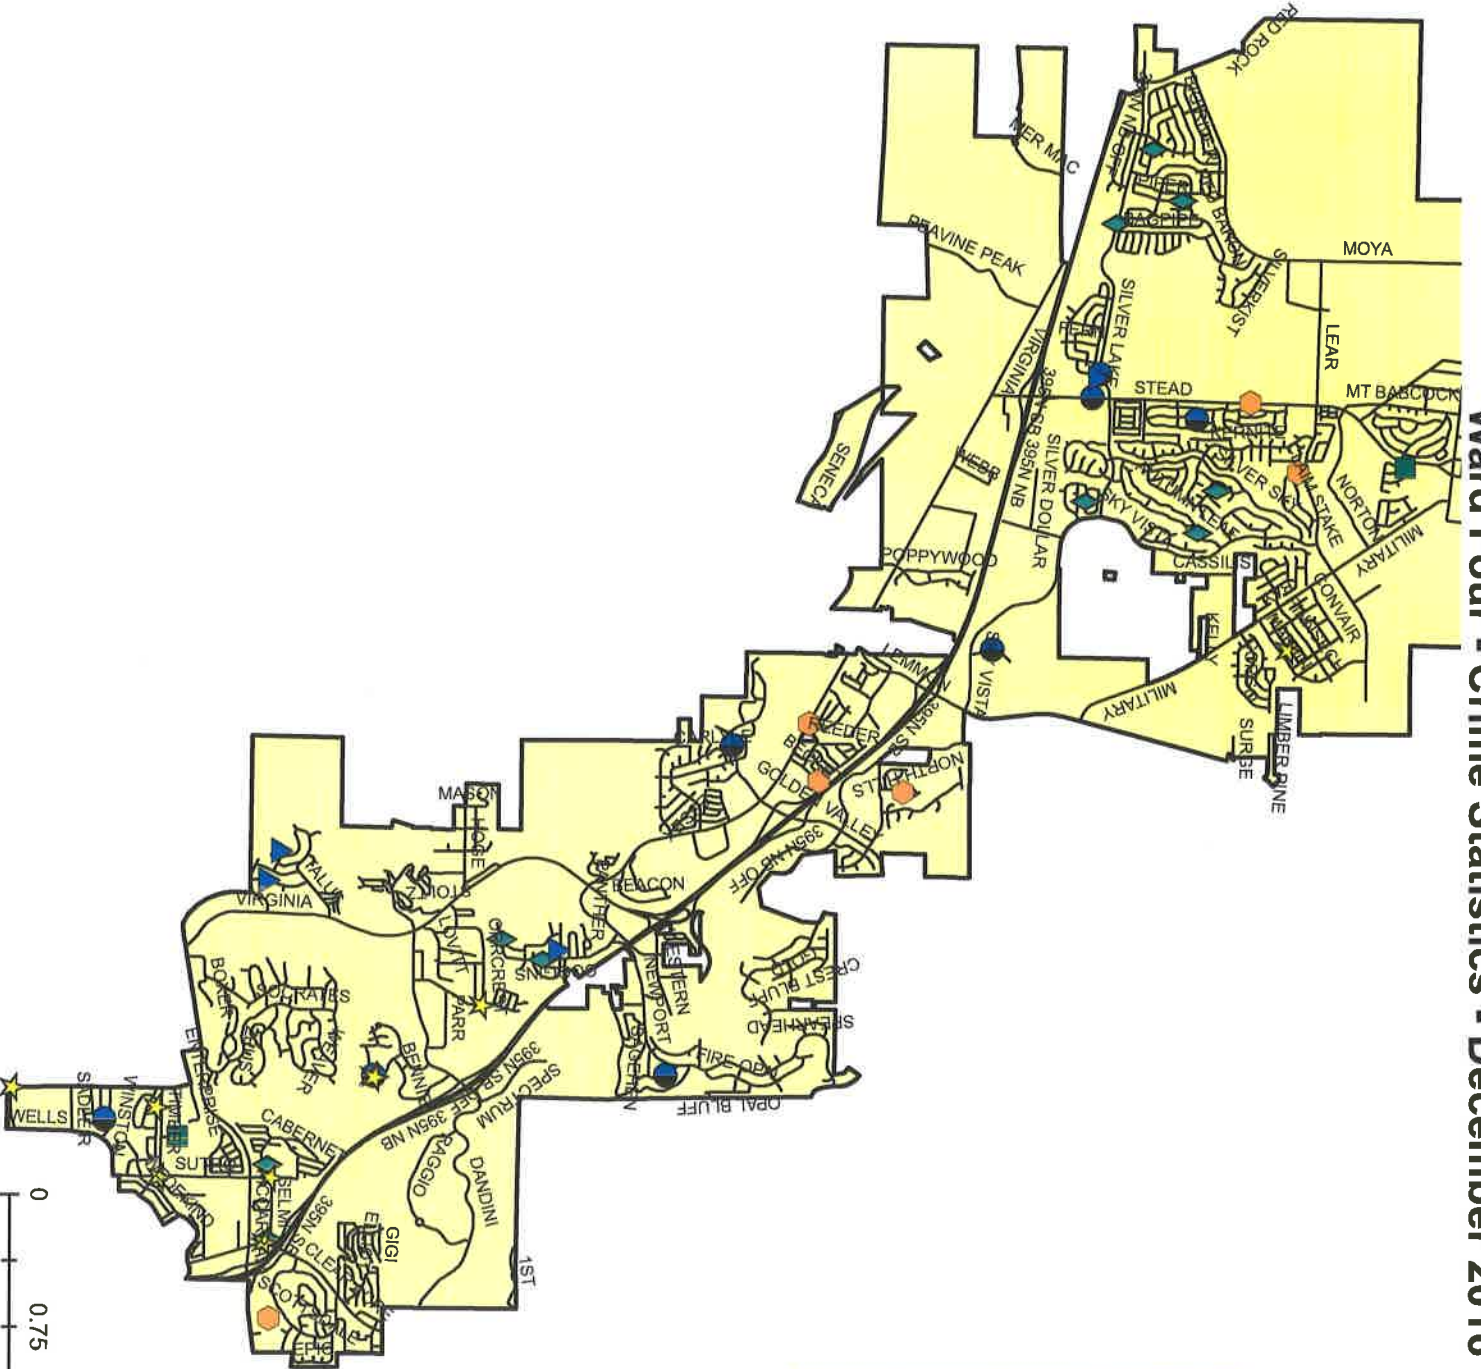

Ward Four - Crime Statistics - December 2016

Crime Types	
■	Commercial Burglary
★	Destruction of Property
▲	Residential Burglary
●	Robbery
●	Stolen Vehicle
◆	Vehicle Burglary
●	Crime Against Person