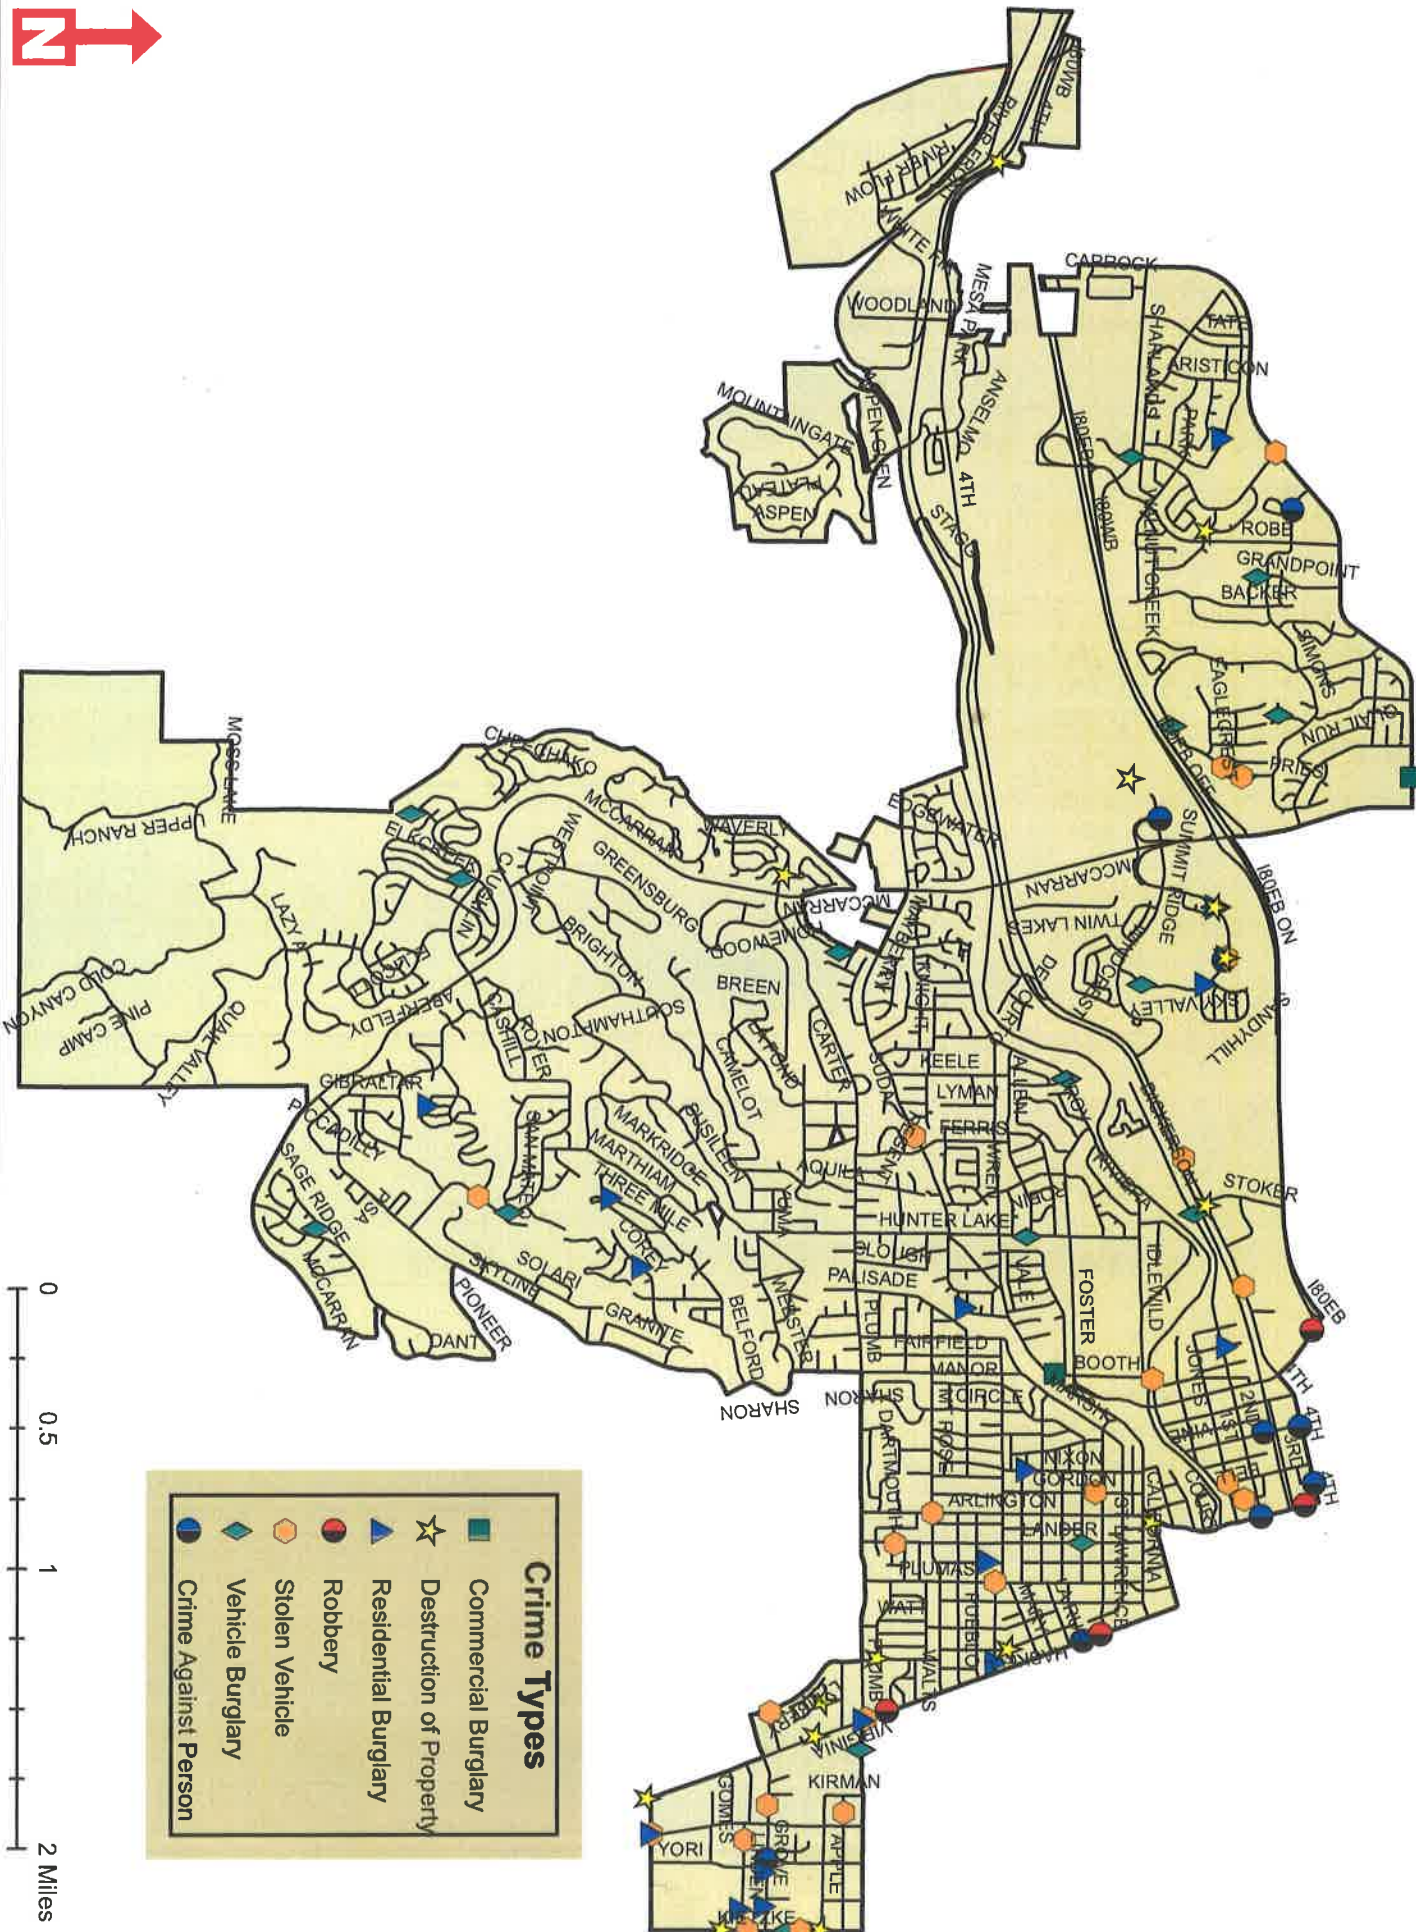

Reno Police Department - Neighborhood Advisory Board - December 2016 Crime Statistics

Ward One

	Nov - 2016	Dec - 2016	Dec - 2015	Percentage Change (Dec - 15 to Dec - 16)
Commercial Burglary	2	3	5	-40.0%
Destruction of Property	17	6	29	-79.3%
Residential Burglary	17	15	18	-16.7%
Robbery	5	4	5	-20.0%
Stolen Vehicle	30	25	25	0.0%
Vehicle Burglary	26	22	37	-40.5%
Crime Against Person	25	11	6	83.3%
<i>Total</i>	<i>122</i>	<i>86</i>	<i>125</i>	<i>-31.2%</i>

Ward Two

	Nov - 2016	Dec - 2016	Dec - 2015	Percentage Change (Dec - 15 to Dec - 16)
Commercial Burglary	9	7	15	-53.3%
Destruction of Property	14	5	24	-79.2%
Residential Burglary	6	13	13	0.0%
Robbery	6	7	3	133.3%
Stolen Vehicle	39	31	14	121.4%
Vehicle Burglary	30	25	23	8.7%
Crime Against Person	10	14	8	75.0%
<i>Total</i>	<i>114</i>	<i>102</i>	<i>100</i>	<i>2.0%</i>

Ward Three

	Nov - 2016	Dec - 2016	Dec - 2015	Percentage Change (Dec - 15 to Dec - 16)
Commercial Burglary	3	11	8	37.5%
Destruction of Property	29	18	25	-28.0%
Residential Burglary	11	8	17	-52.9%
Robbery	10	6	7	-14.3%
Stolen Vehicle	46	44	22	100.0%
Vehicle Burglary	15	19	40	-52.5%
Crime Against Person	19	29	21	38.1%
<i>Total</i>	<i>133</i>	<i>135</i>	<i>140</i>	<i>-3.6%</i>

Ward Four

	Nov - 2016	Dec - 2016	Dec - 2015	Percentage Change (Dec - 15 to Dec - 16)
Commercial Burglary	4	2	2	0.0%
Destruction of Property	12	9	14	-35.7%
Residential Burglary	13	4	20	-80.0%
Robbery	5	1	3	-66.7%
Stolen Vehicle	16	7	10	-30.0%
Vehicle Burglary	15	10	7	42.9%
Crime Against Person	9	9	7	28.6%
<i>Total</i>	<i>74</i>	<i>42</i>	<i>63</i>	<i>-33.3%</i>

Ward Five

	Nov - 2016	Dec - 2016	Dec - 2015	Percentage Change (Dec - 15 to Dec - 16)
Commercial Burglary	3	3	4	-25.0%
Destruction of Property	16	13	18	-27.8%
Residential Burglary	12	8	13	-38.5%
Robbery	7	9	6	50.0%
Stolen Vehicle	9	28	25	12.0%
Vehicle Burglary	27	31	39	-20.5%
Crime Against Person	38	47	40	-100.0%
<i>Total</i>	<i>112</i>	<i>139</i>	<i>145</i>	<i>-4.1%</i>

Ward One - Crime Statistics - December 2016