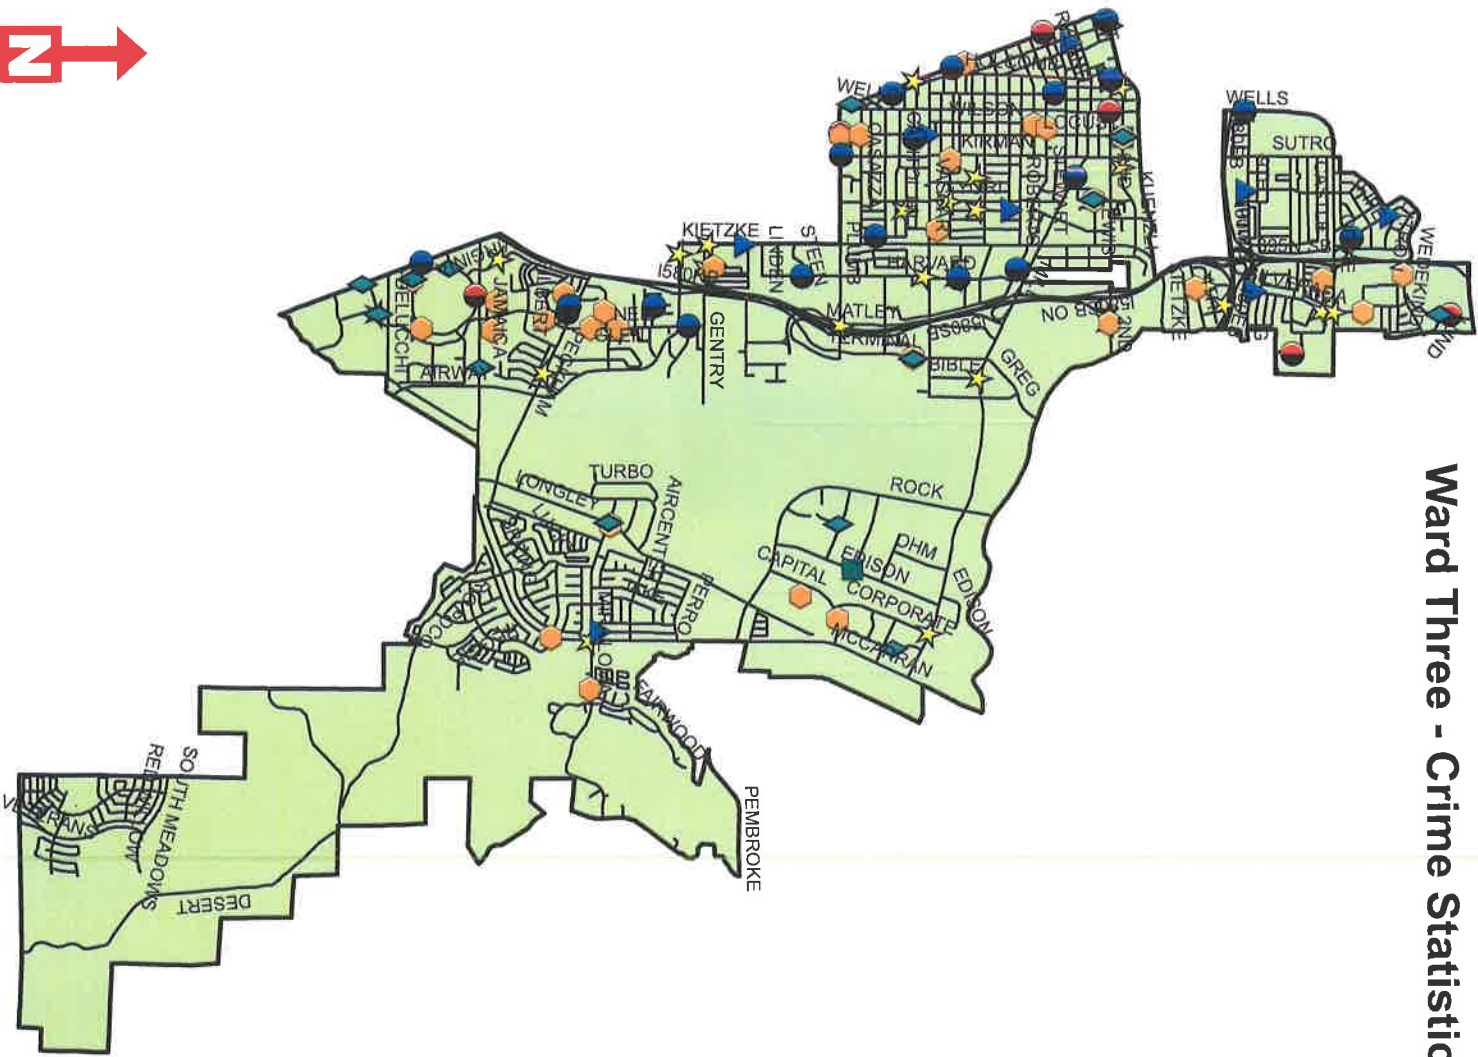

Ward Three - Crime Statistics - November 2016

Crime Types	
	Commercial Burglary
	Destruction of Property
	Residential Burglary
	Robbery
	Stolen Vehicle
	Vehicle Burglary
	Crime Against Person