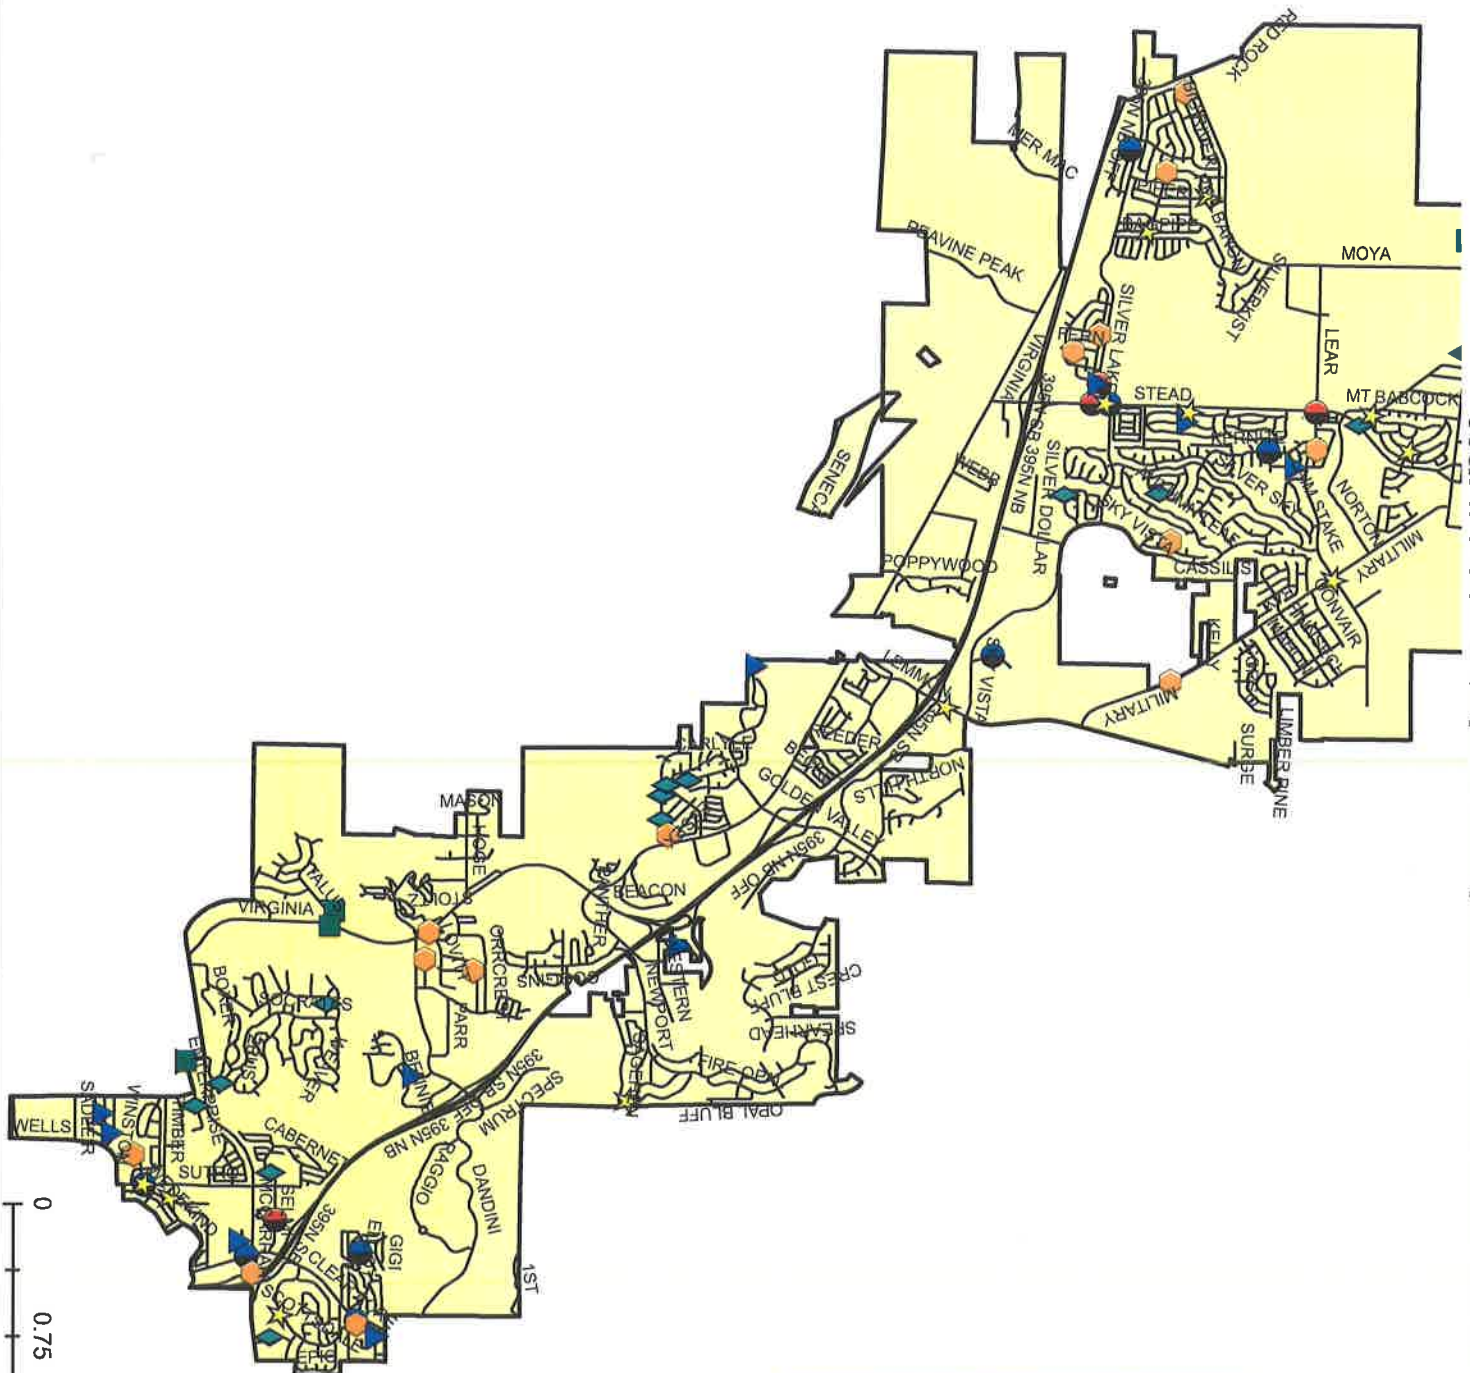

Ward Four - Crime Statistics - November 2016

Crime Types

- Commercial Burglary
- ☆ Destruction of Property
- ▲ Residential Burglary
- Robbery
- Stolen Vehicle
- Vehicle Burglary
- Crime Against Person