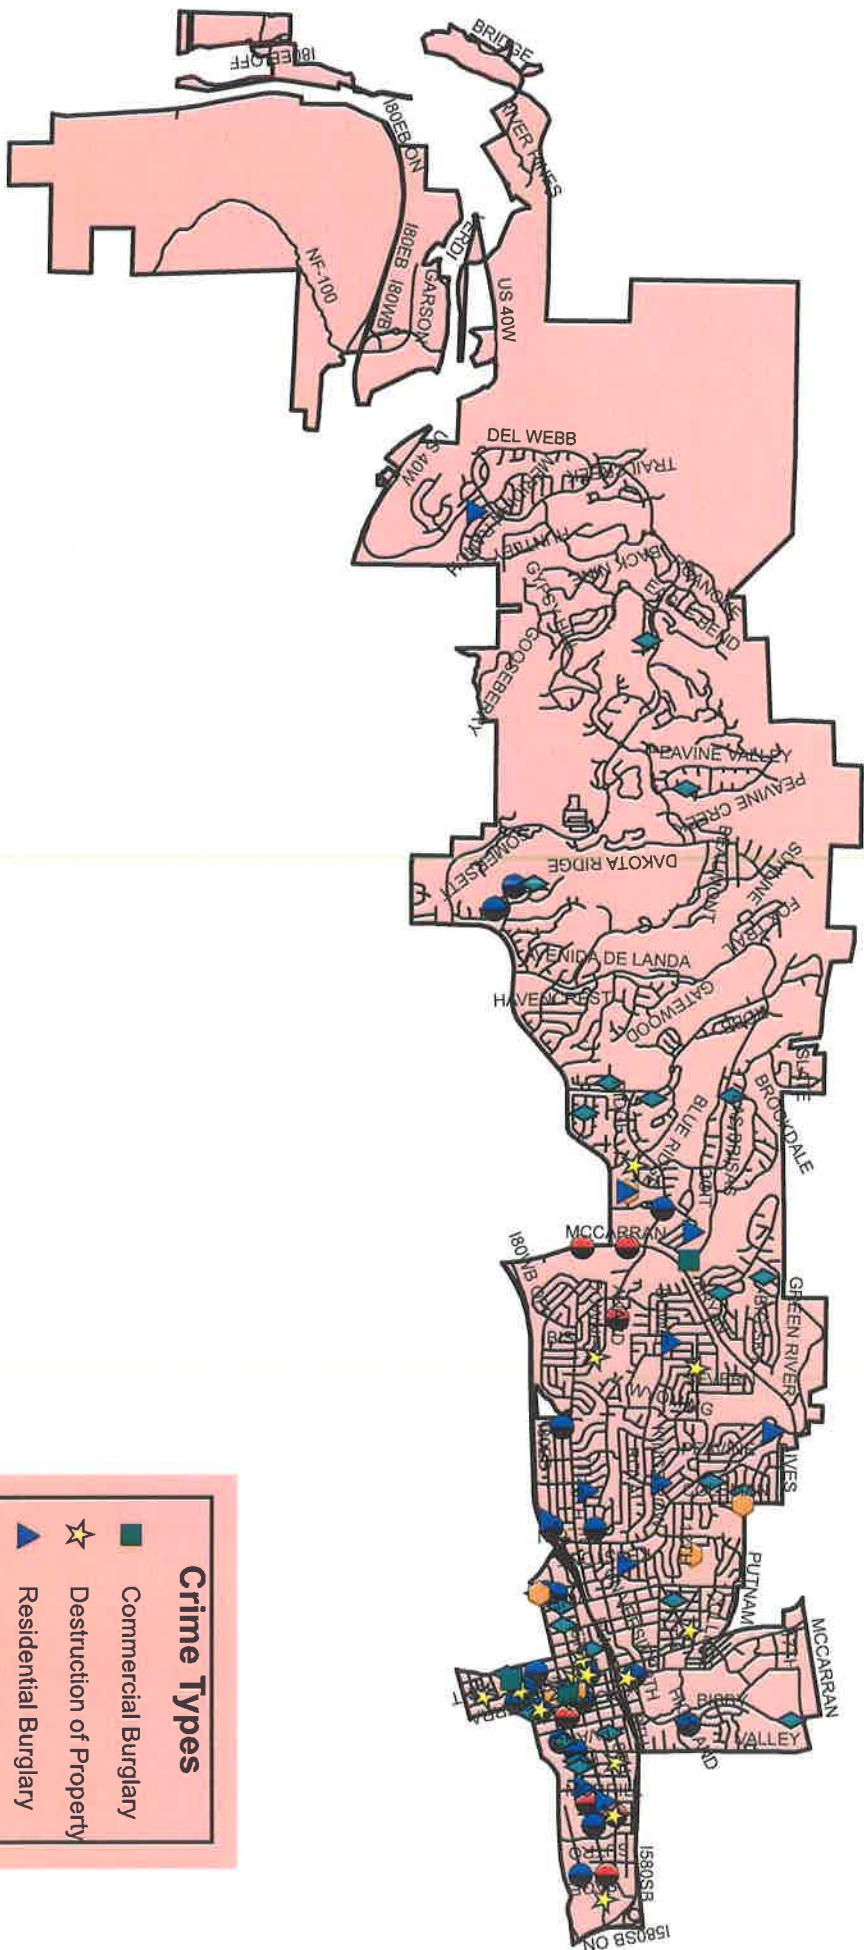

Ward Five - Crime Statistics - November 2016

Crime Types

- Commercial Burglary
- Destruction of Property
- Residential Burglary
- Robbery
- Stolen Vehicle
- Vehicle Burglary
- Crime Against Person