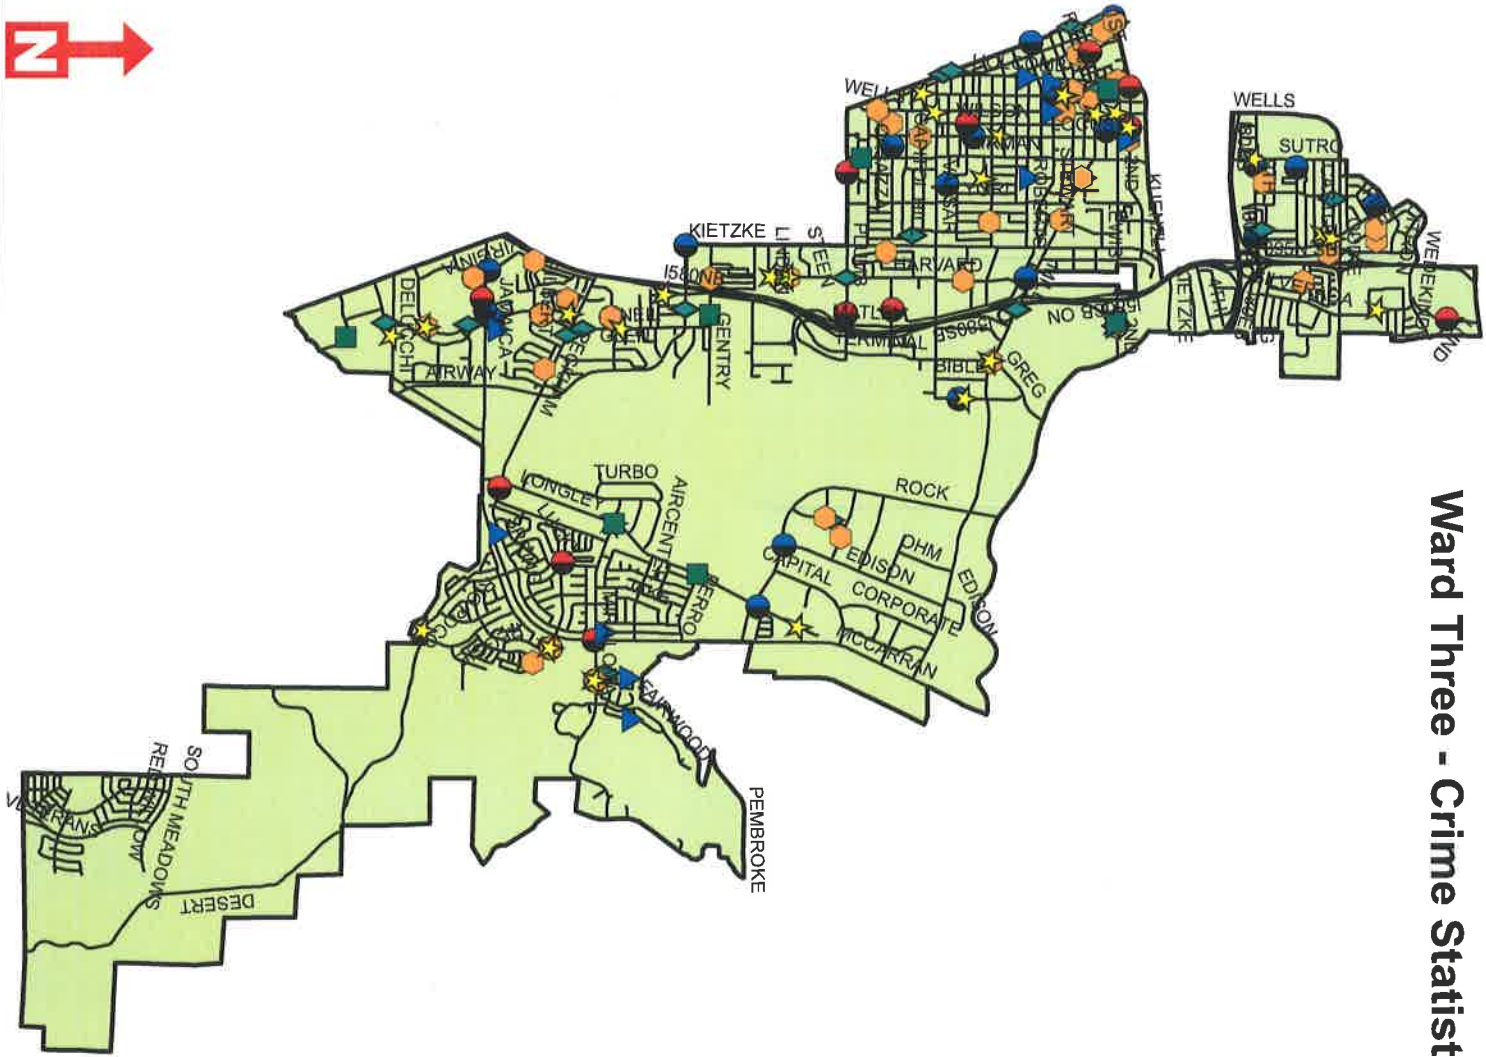

Ward Three - Crime Statistics - October 2016

Crime Types

- Commercial Burglary
- ★ Destruction of Property
- ▲ Residential Burglary
- Robbery
- ⬡ Stolen Vehicle
- Vehicle Burglary
- Crime Against Person