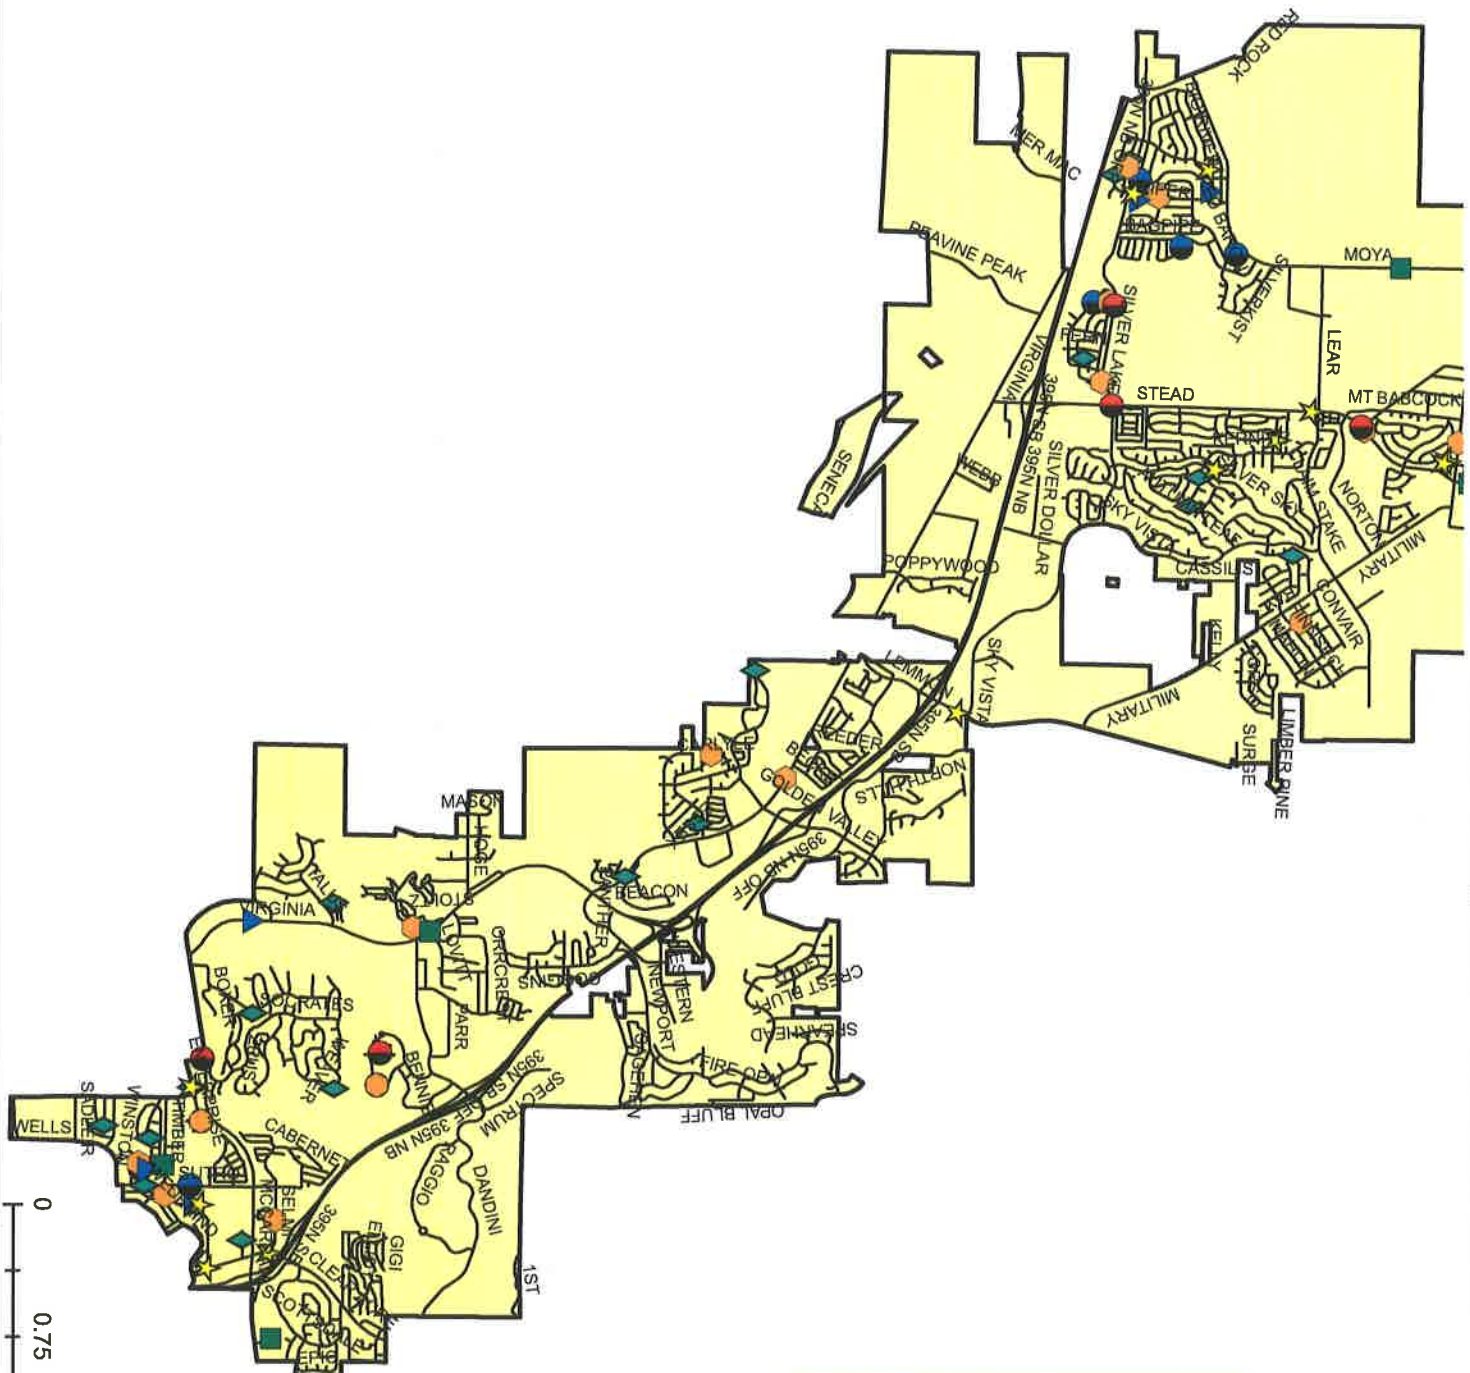

Ward Four - Crime Statistics - October 2016

Crime Types

- Commercial Burglary
- ☆ Destruction of Property
- ▲ Residential Burglary
- Robbery
- Stolen Vehicle
- Vehicle Burglary
- Crime Against Person