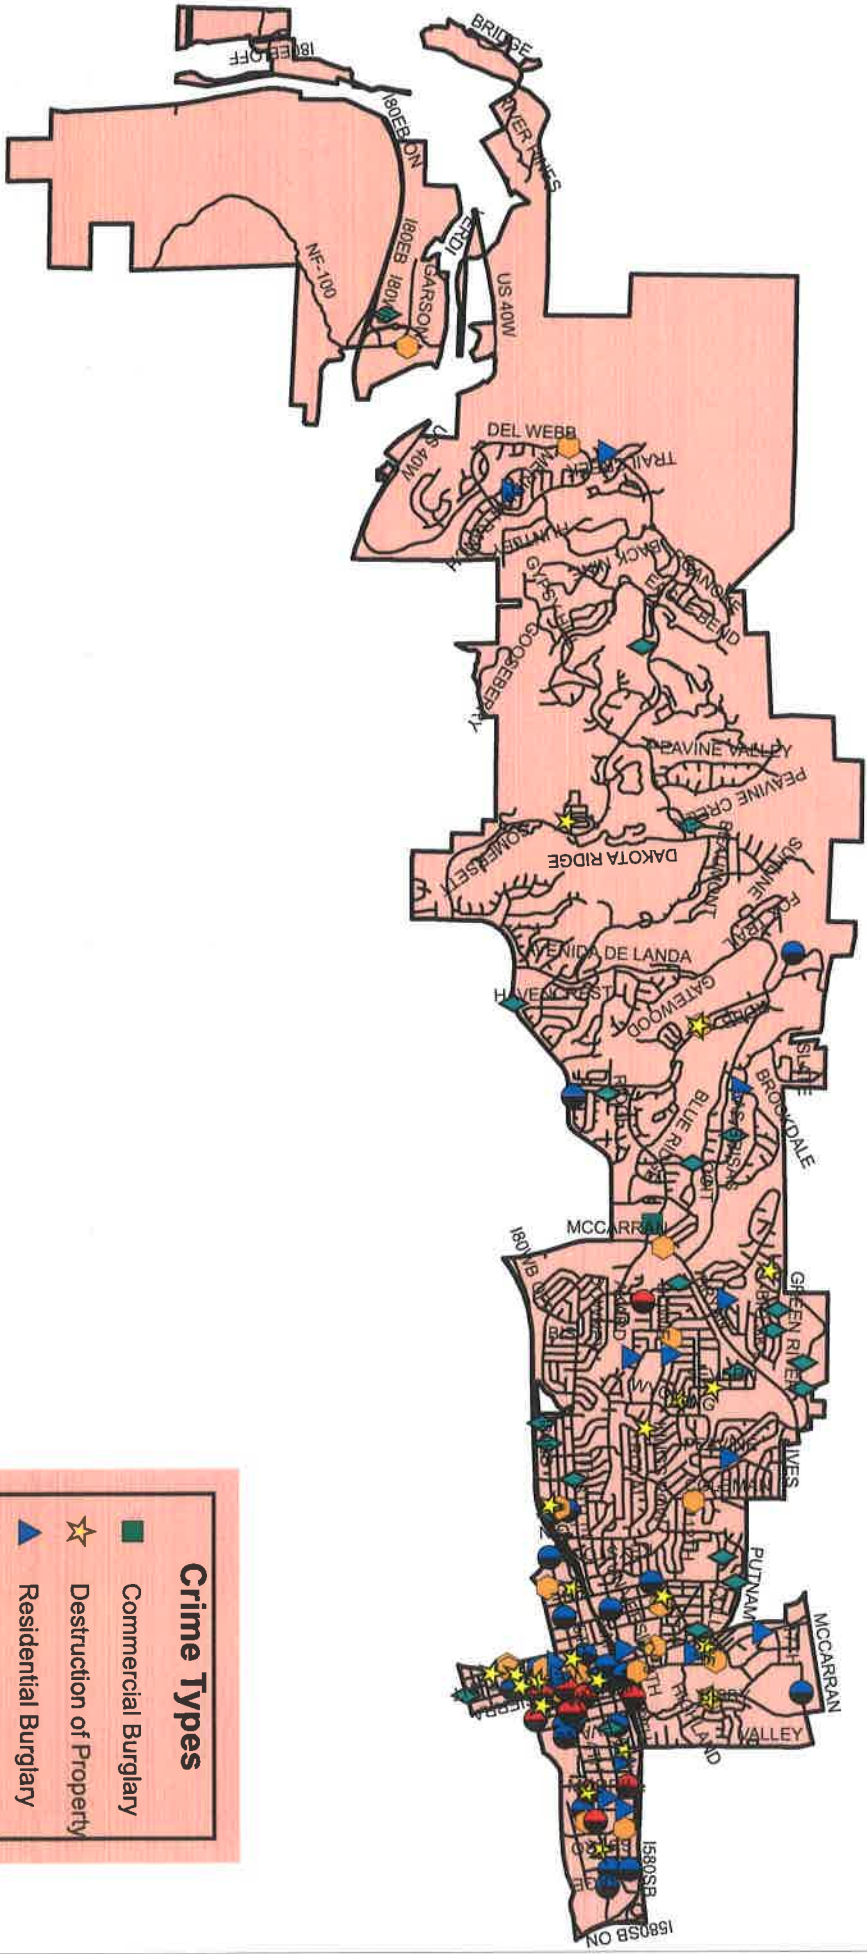

Ward Five - Crime Statistics - October 2016

Crime Types

- Commercial Burglary
- ★ Destruction of Property
- ▲ Residential Burglary
- Robbery
- ⬠ Stolen Vehicle
- Vehicle Burglary
- Crime Against Person