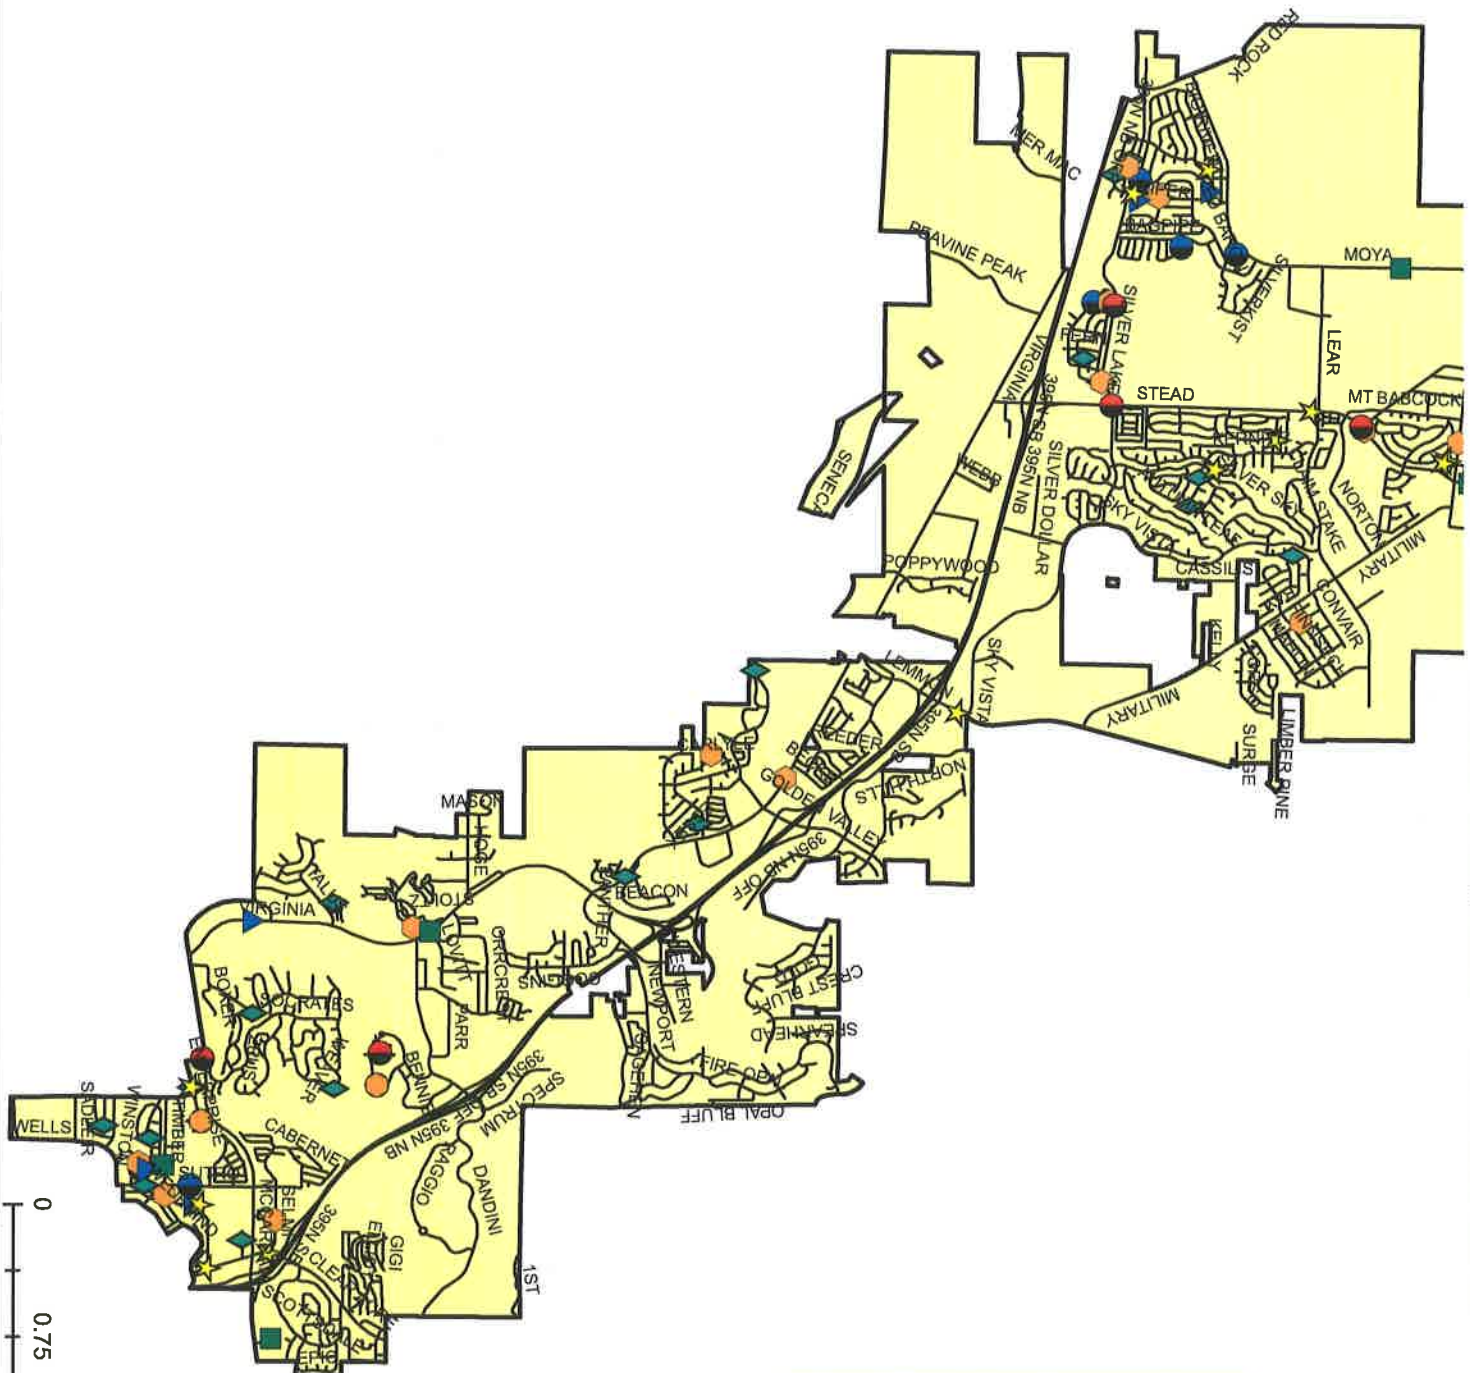

Ward Four - Crime Statistics - October 2016

Crime Types

- Commercial Burglary
- ☆ Destruction of Property
- ▲ Residential Burglary
- Robbery
- ⬡ Stolen Vehicle
- Vehicle Burglary
- Crime Against Person