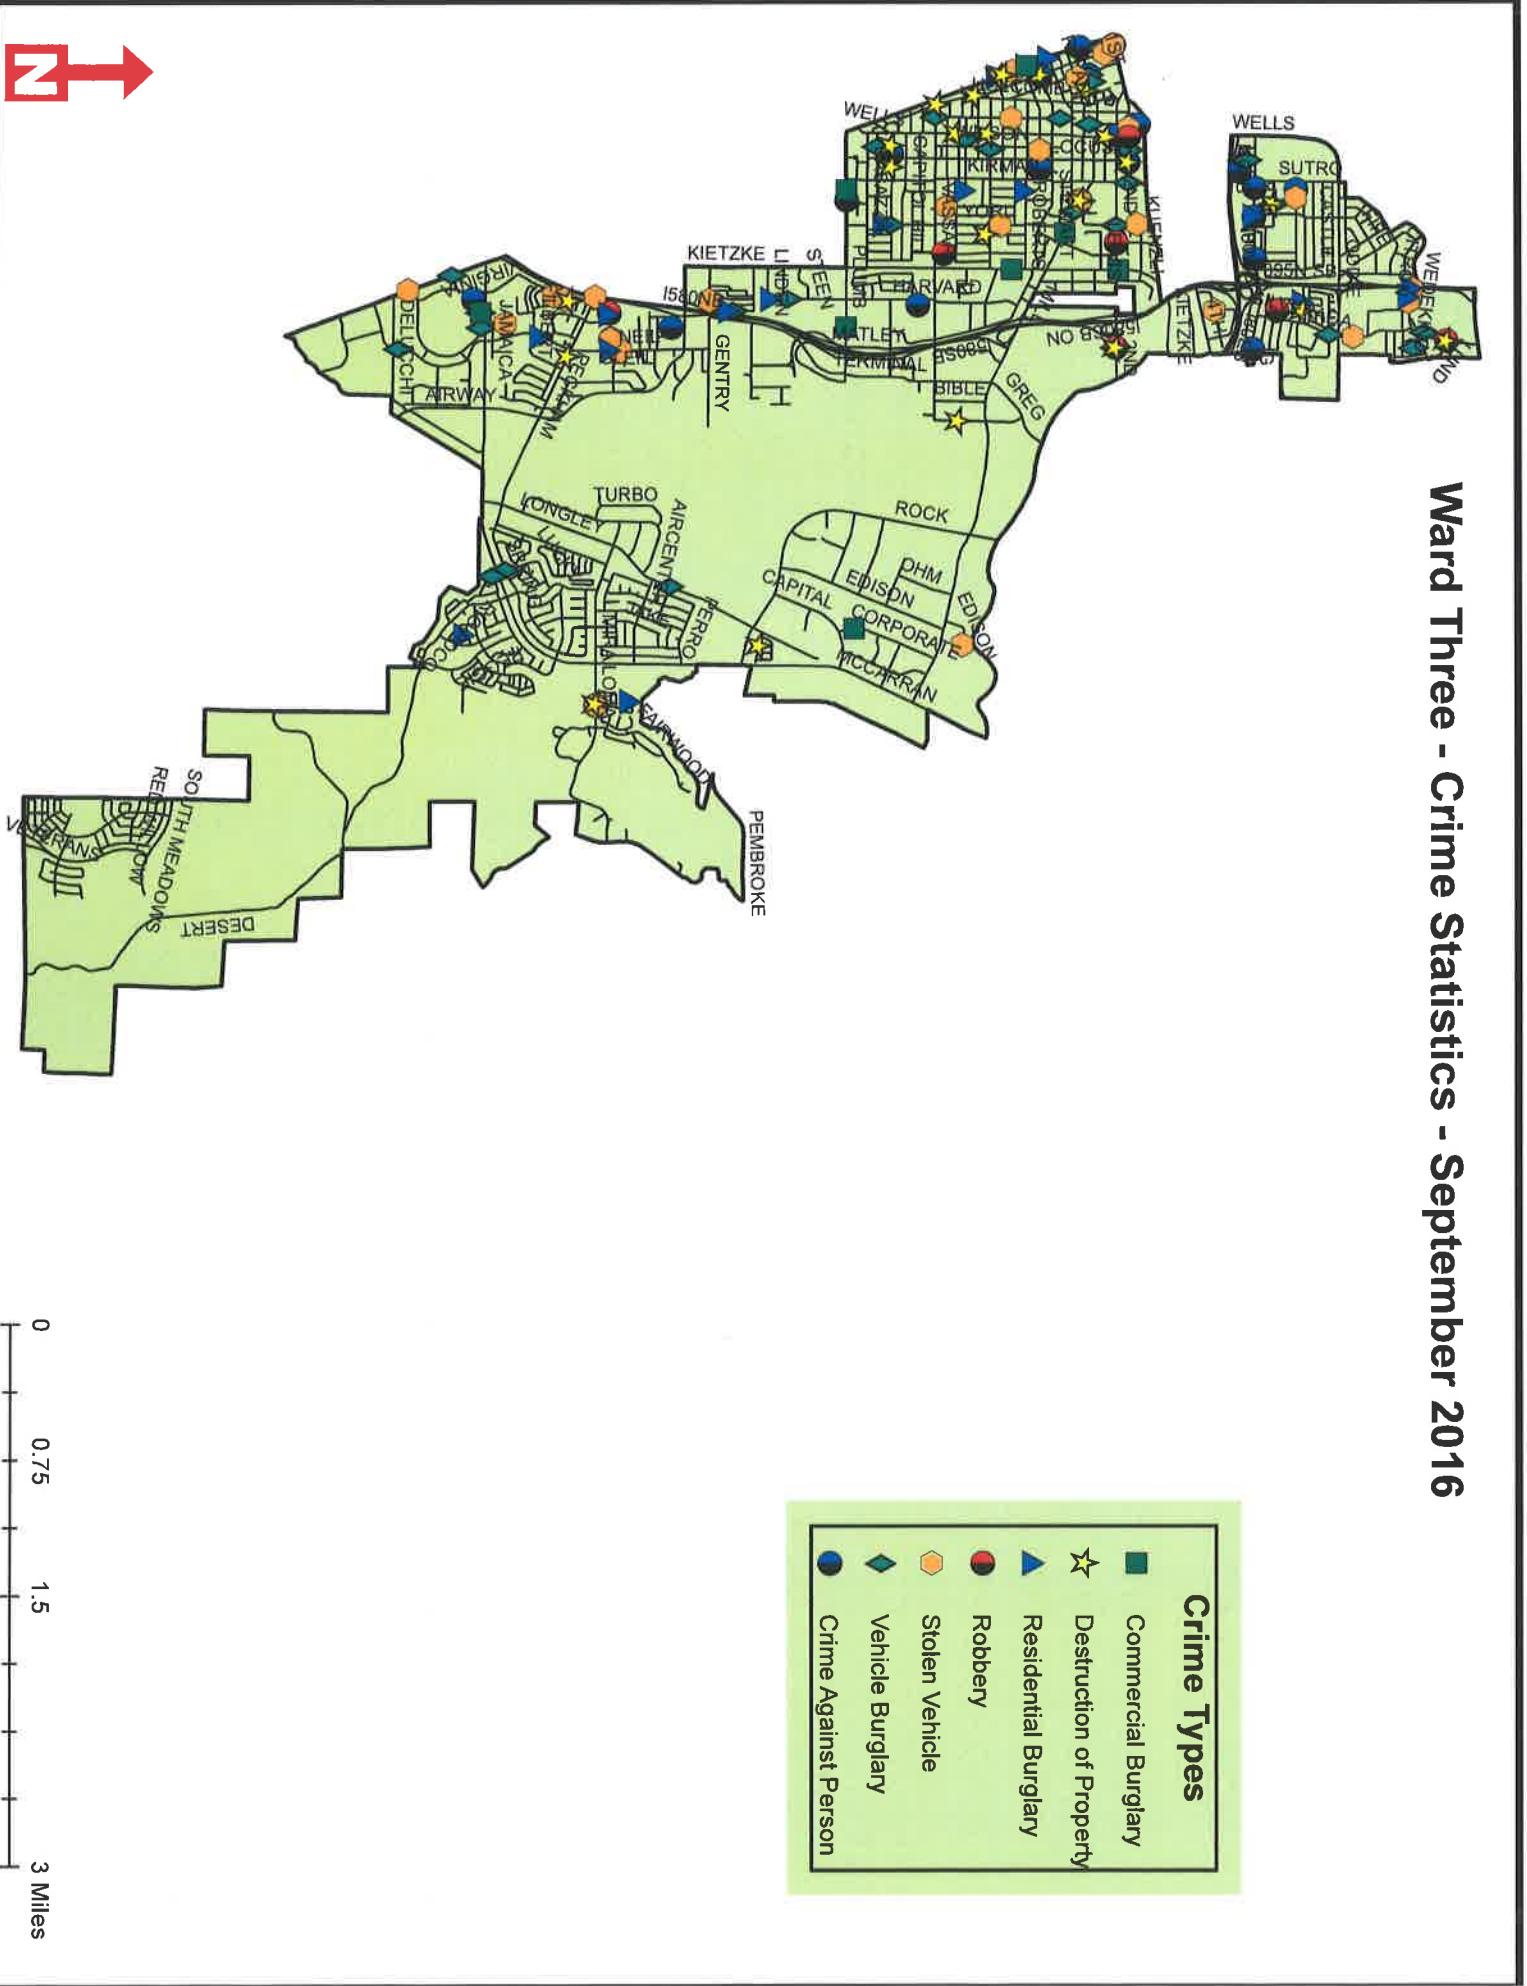

Ward Three - Crime Statistics - September 2016

Crime Types

- Commercial Burglary
- ★ Destruction of Property
- ▲ Residential Burglary
- Robbery
- ⬡ Stolen Vehicle
- Vehicle Burglary
- Crime Against Person