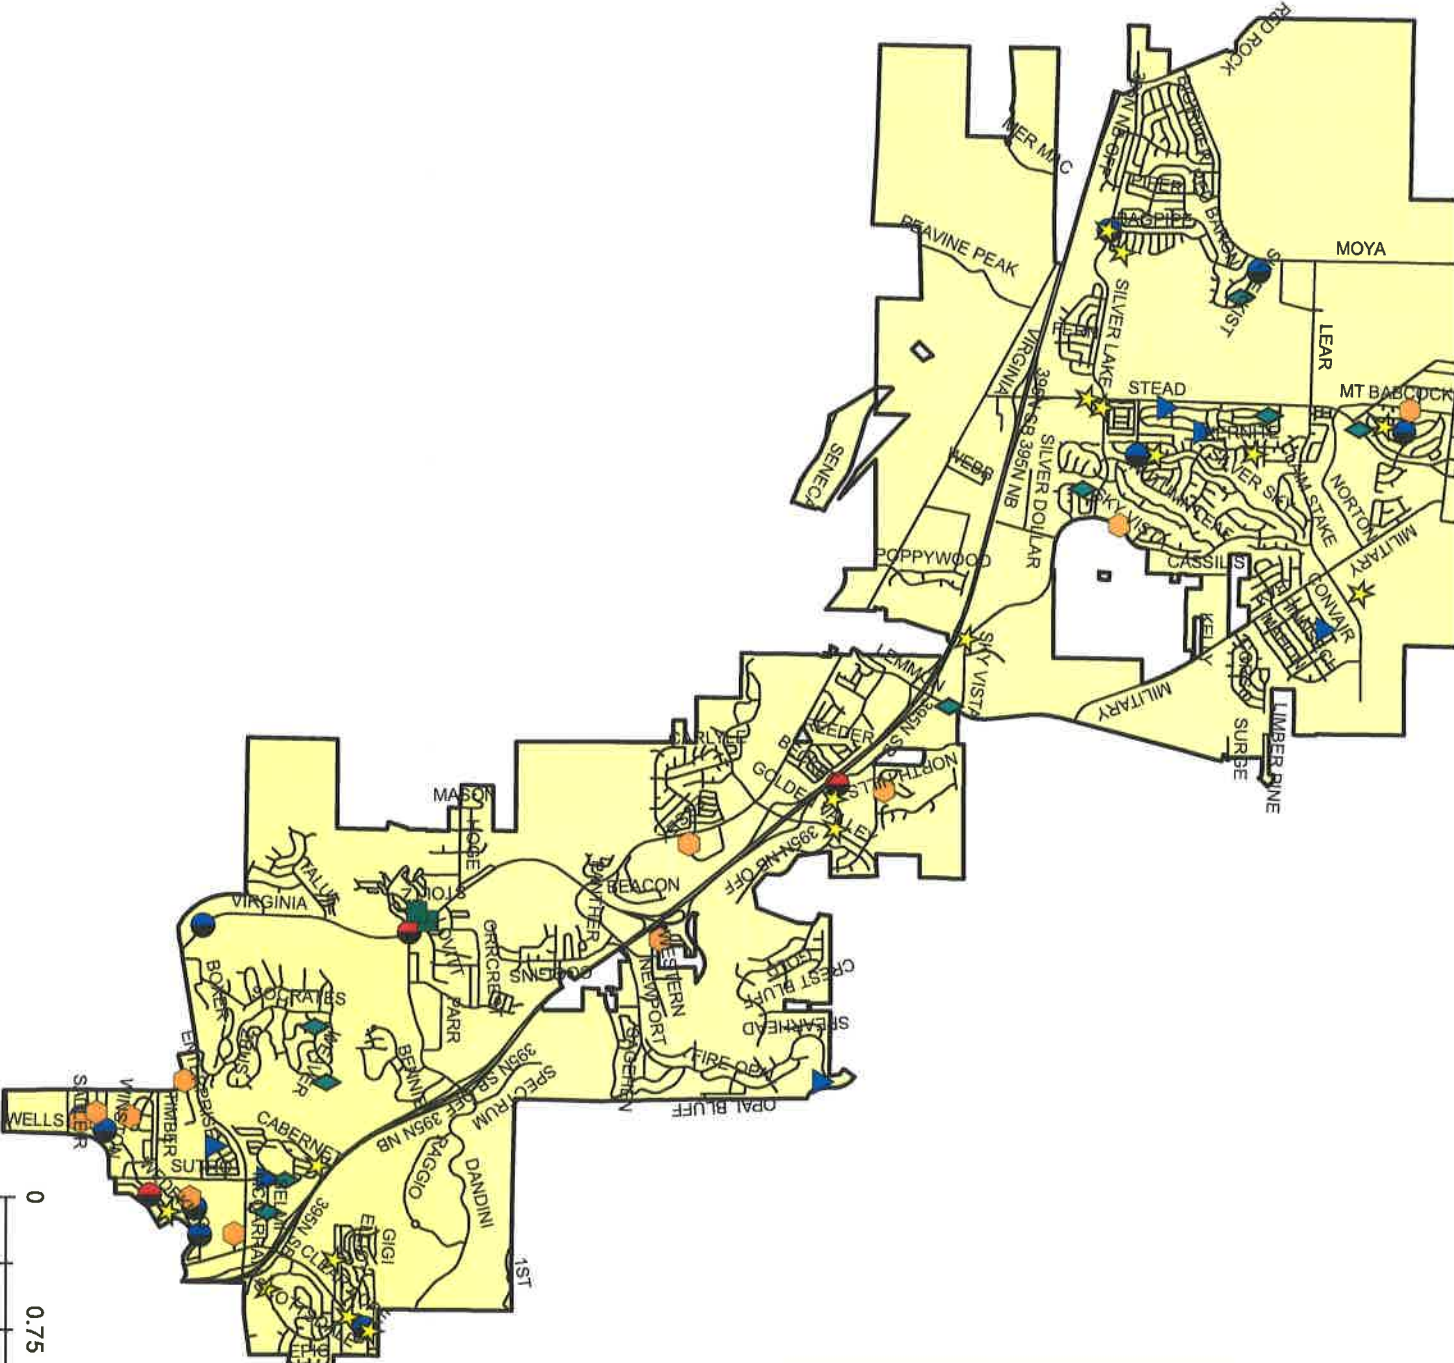

Ward Four - Crime Statistics - September 2016

Crime Types	
■	Commercial Burglary
☆	Destruction of Property
▲	Residential Burglary
●	Robbery
●	Stolen Vehicle
◆	Vehicle Burglary
●	Crime Against Person