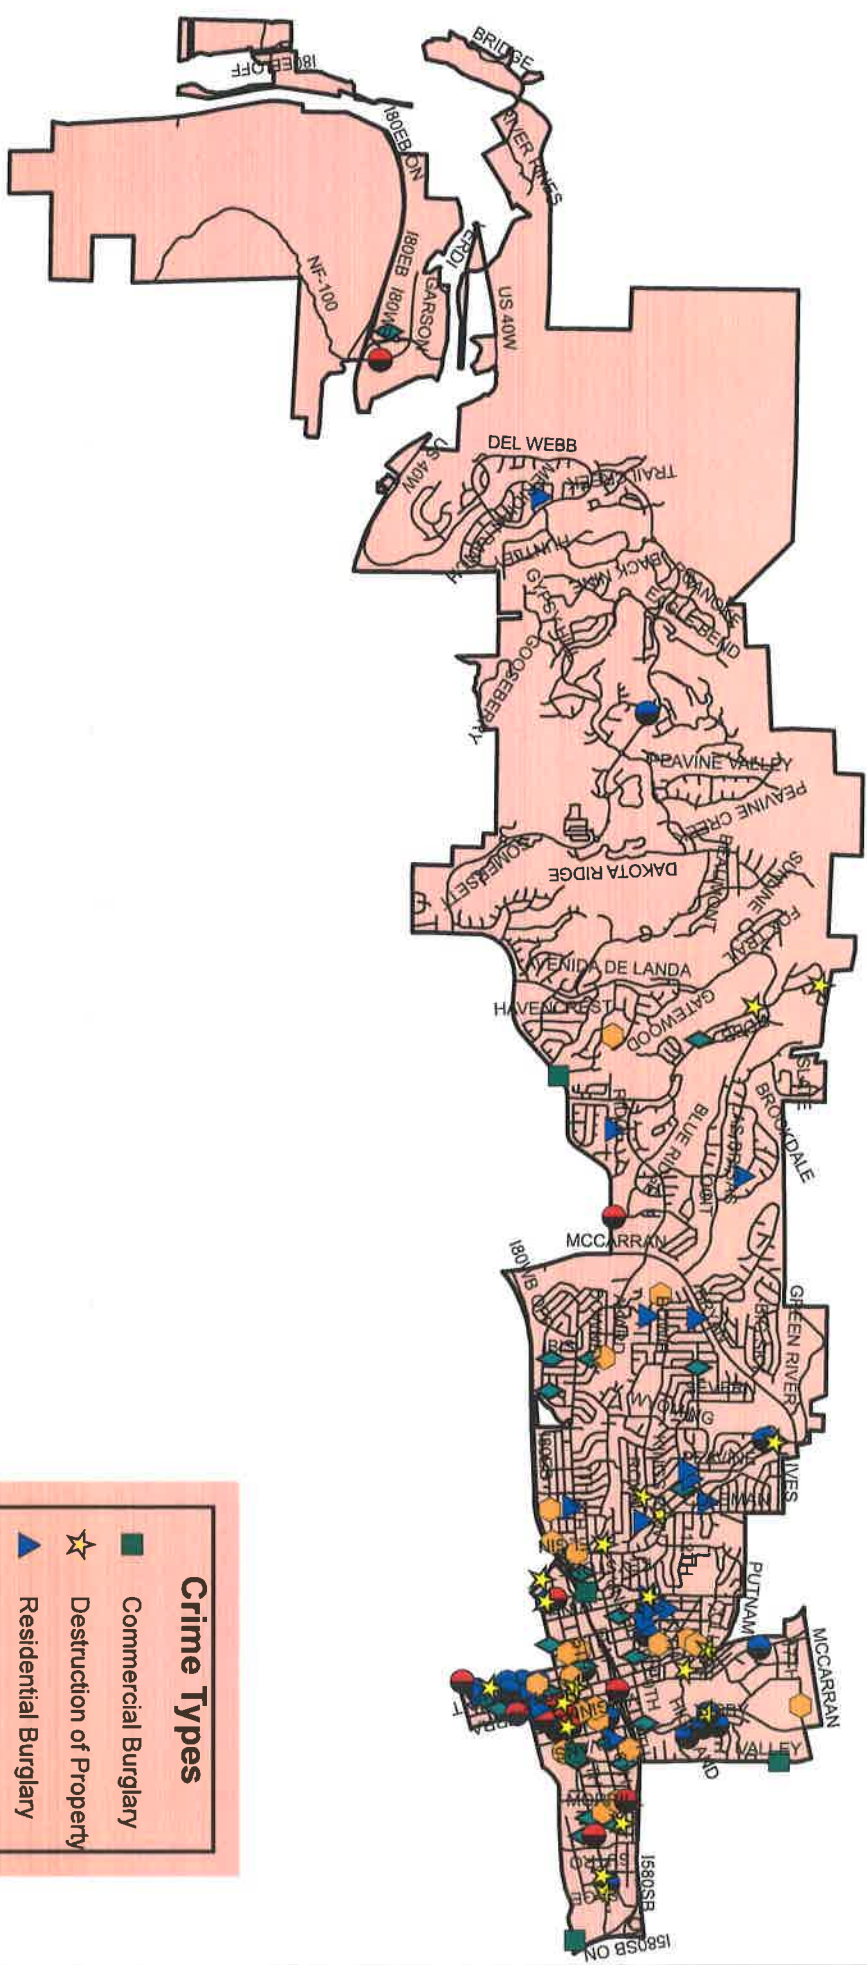

Ward Five - Crime Statistics - September 2016

Crime Types

- Commercial Burglary
- ☆ Destruction of Property
- ▲ Residential Burglary
- Robbery
- ⬡ Stolen Vehicle
- Vehicle Burglary
- Crime Against Person