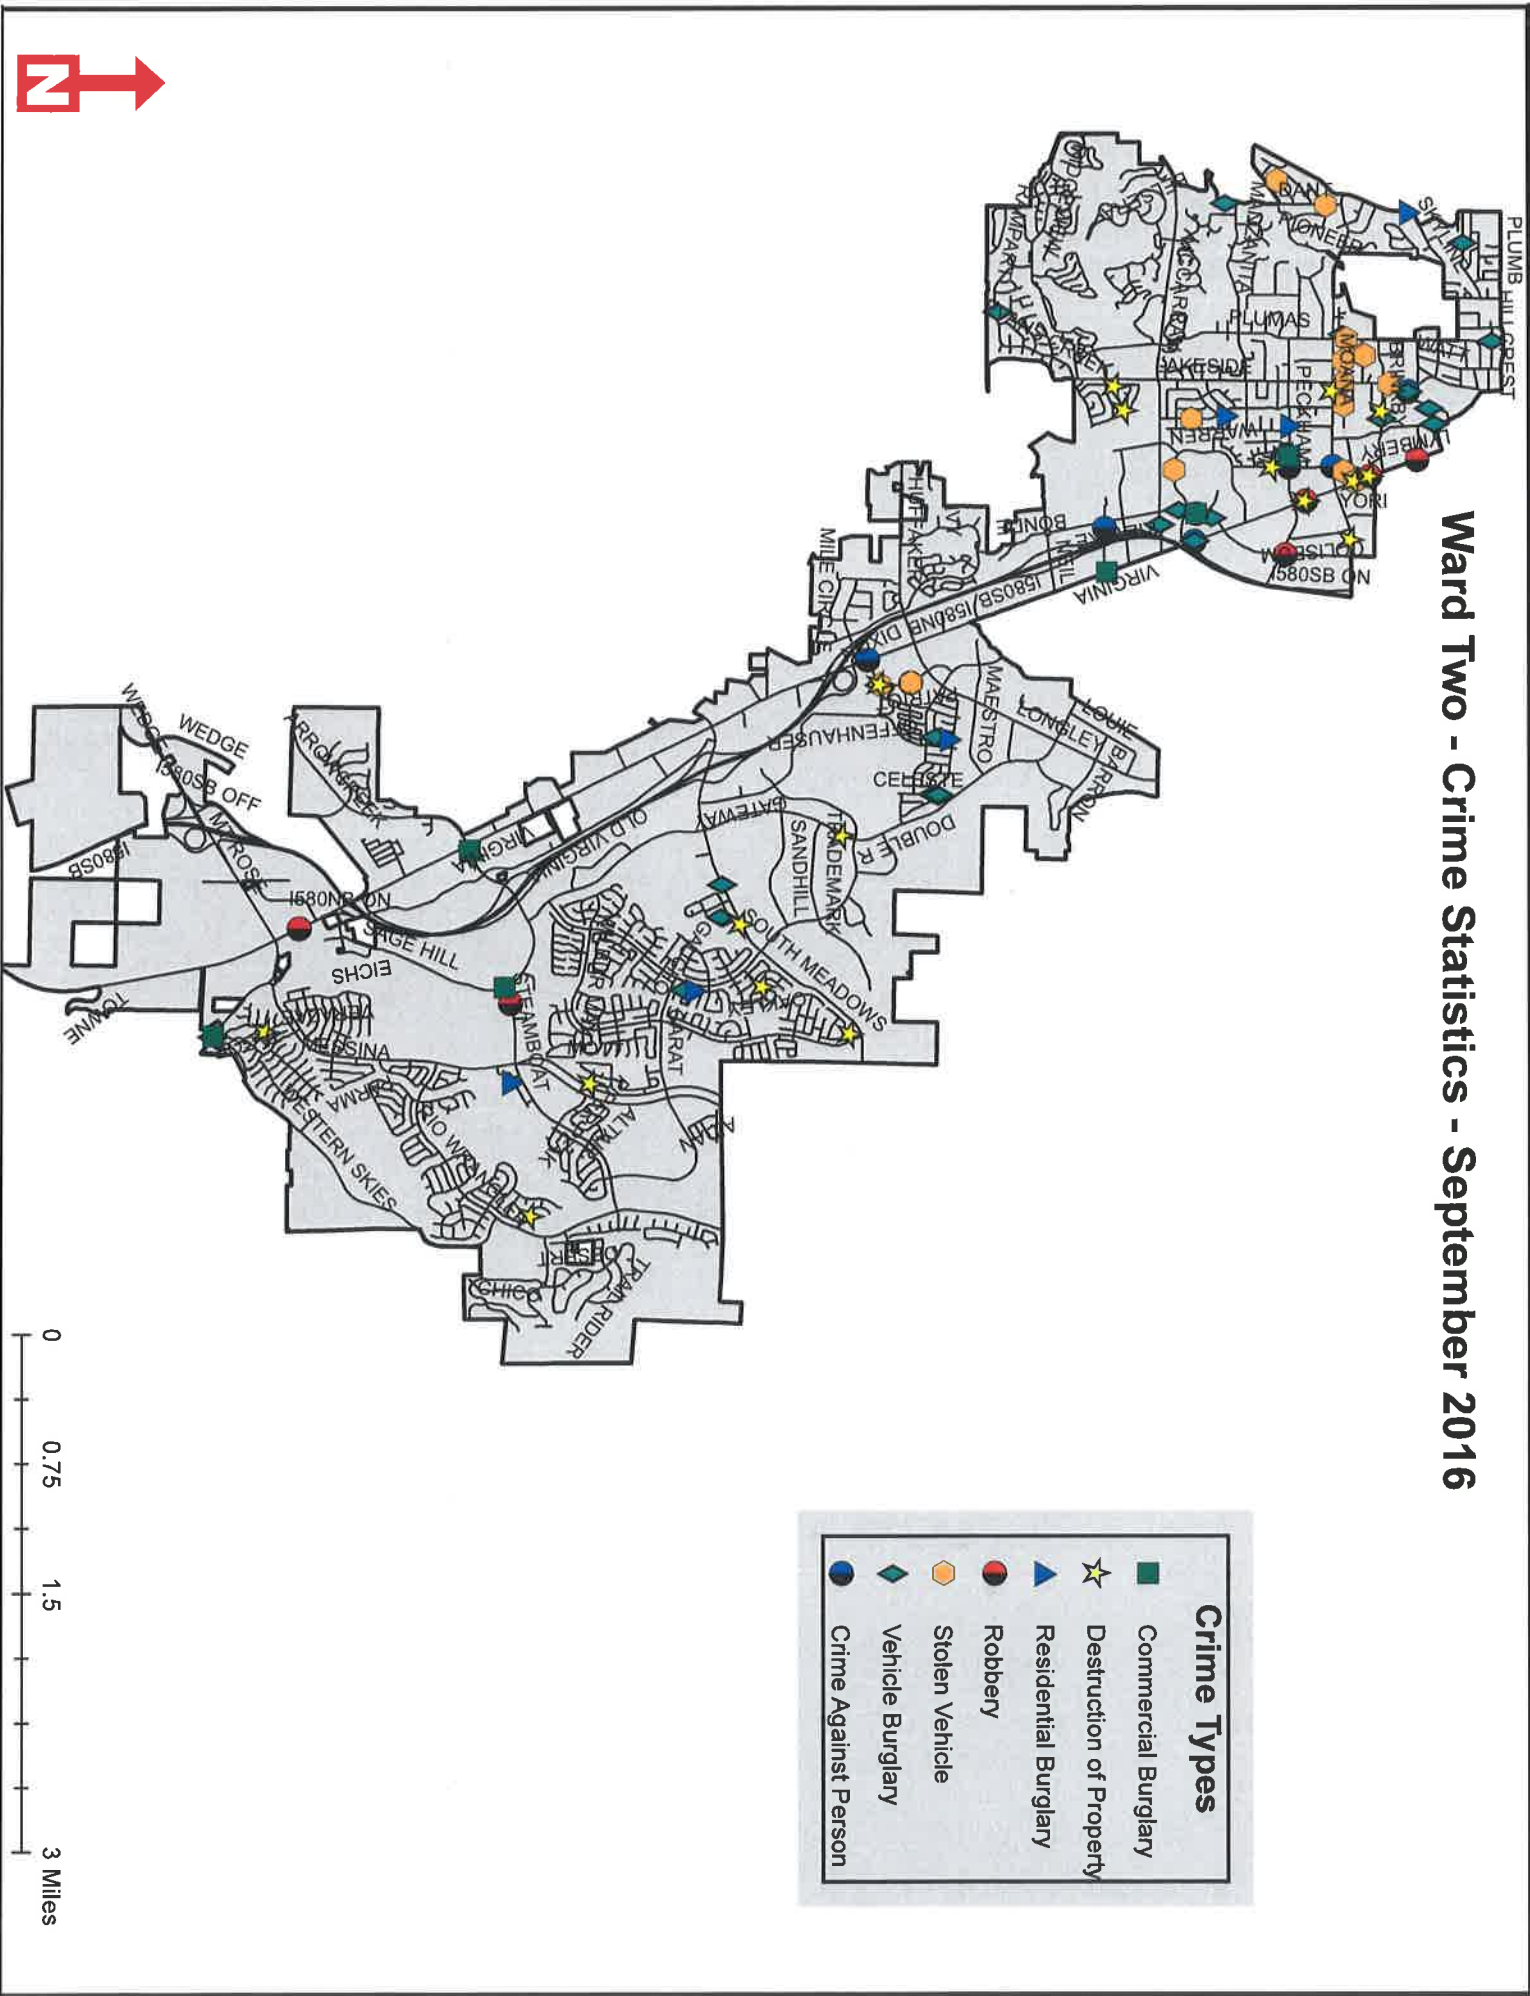

Ward Two - Crime Statistics - September 2016