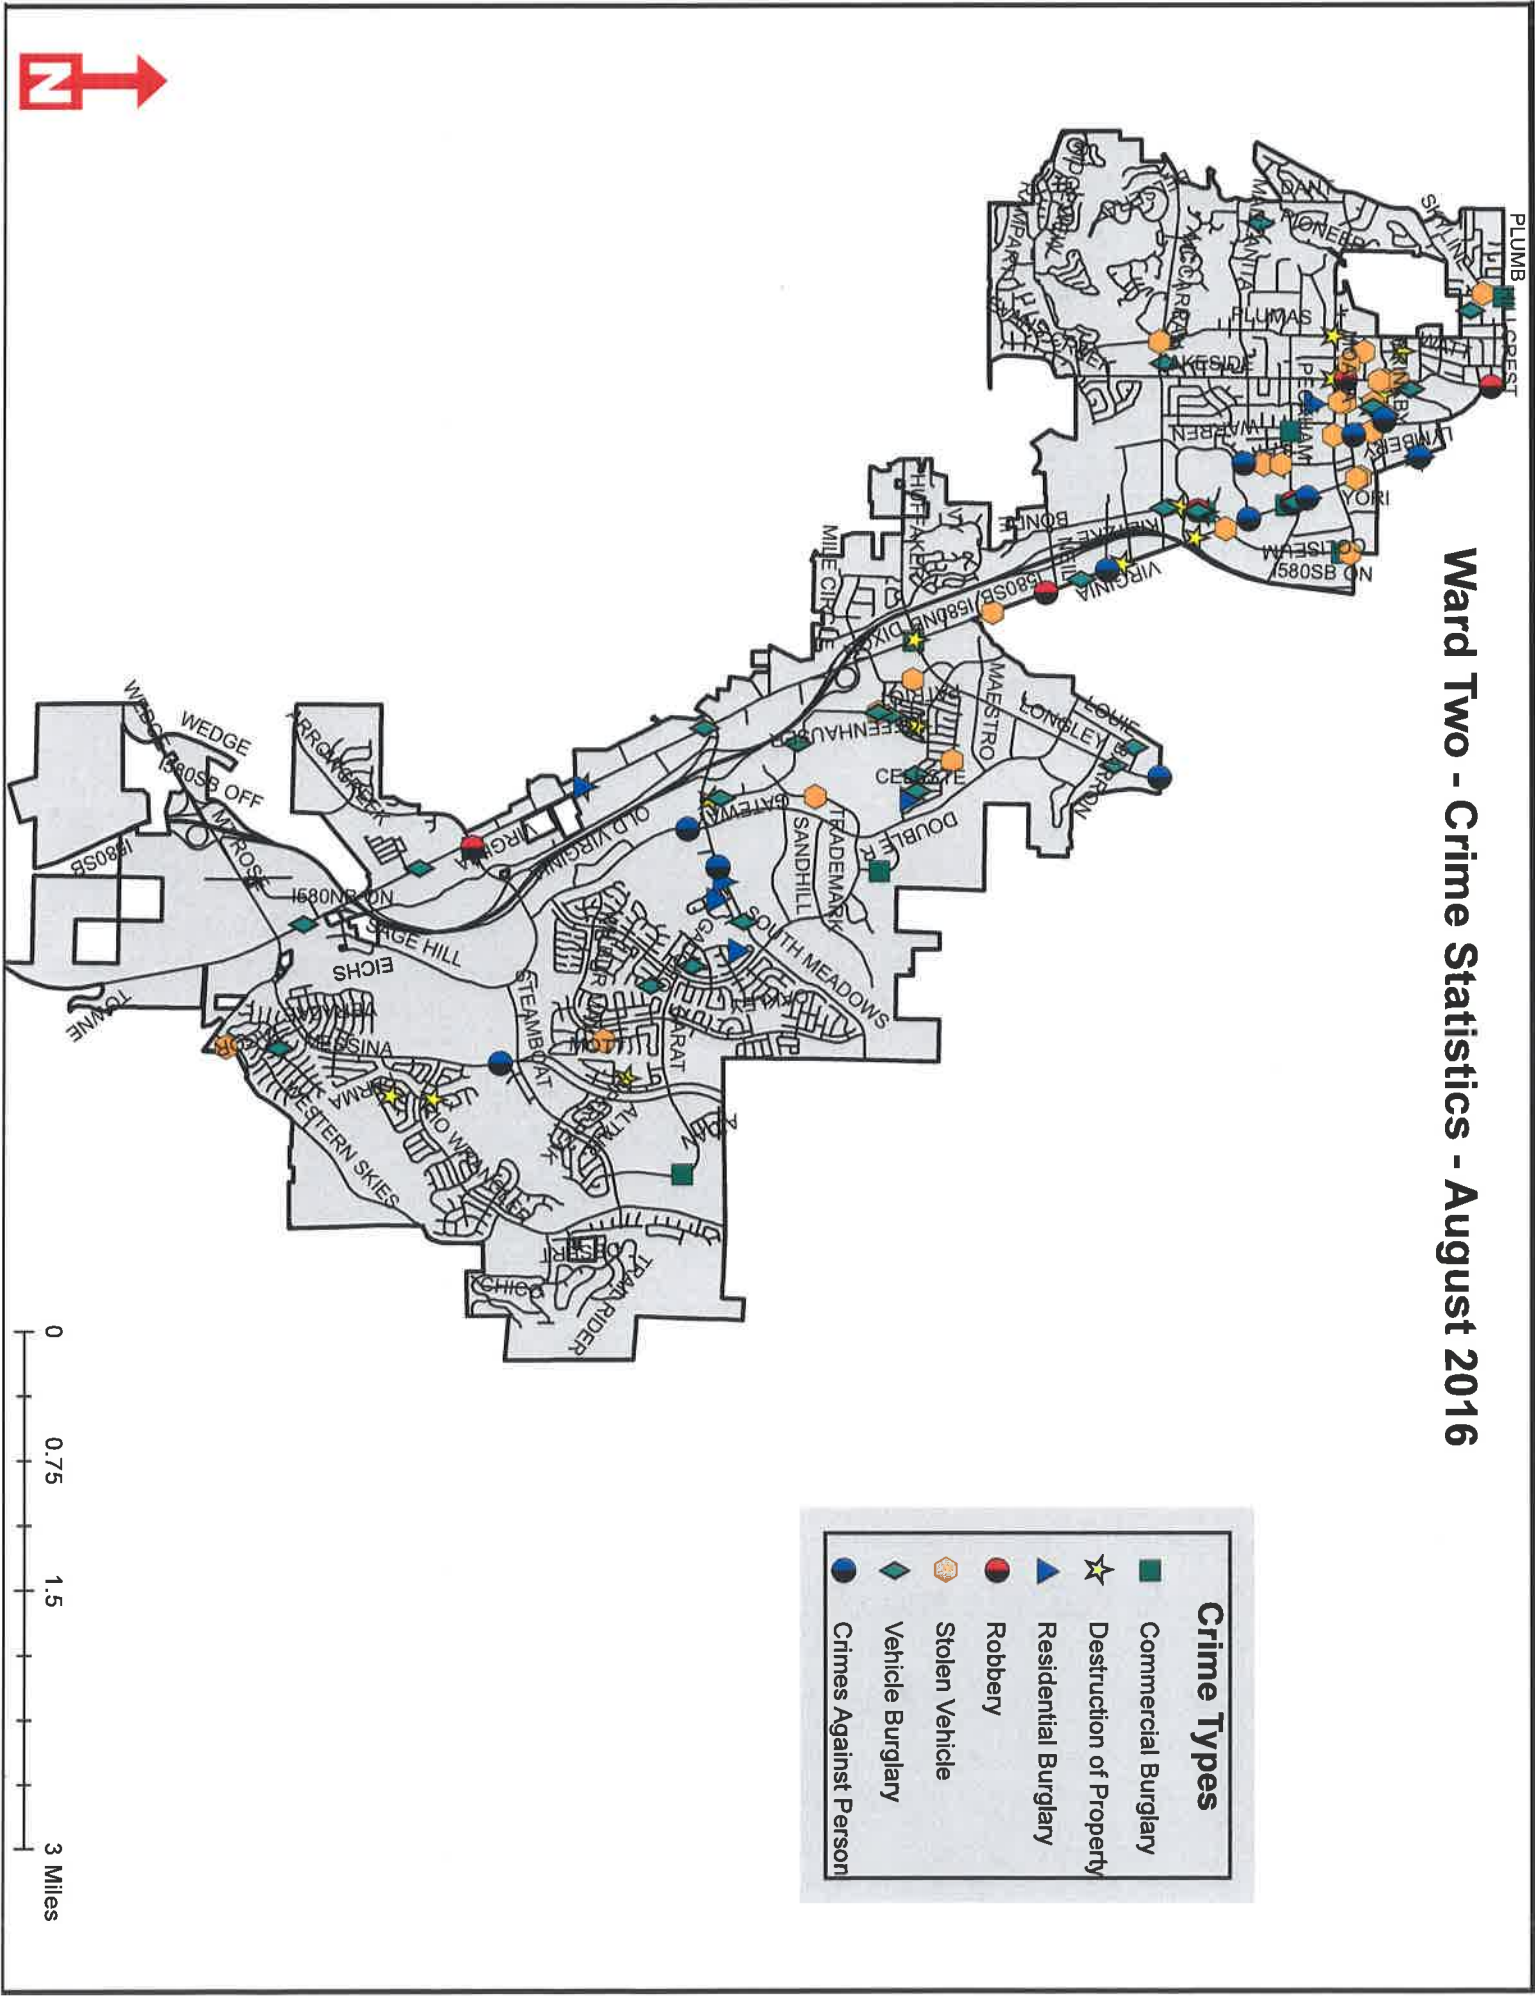

Ward Two - Crime Statistics - August 2016

Crime Types	
■	Commercial Burglary
★	Destruction of Property
▲	Residential Burglary
●	Robbery
🏠	Stolen Vehicle
◆	Vehicle Burglary
●	Crimes Against Person