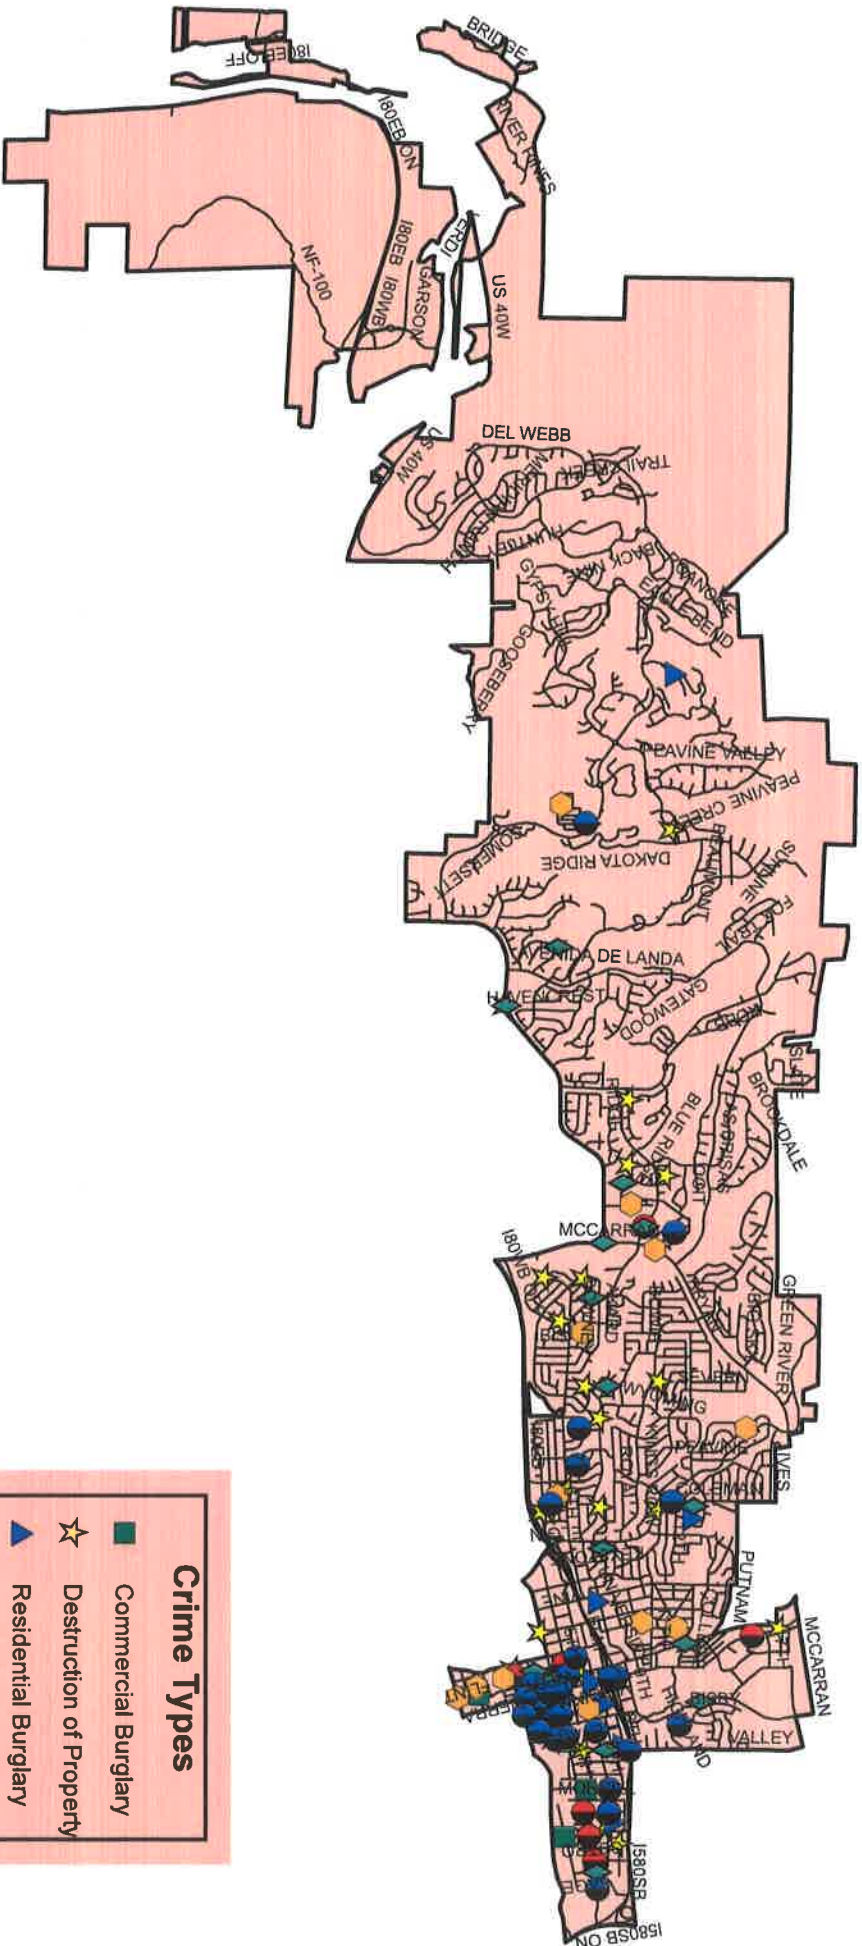

Ward Five - Crime Statistics - August 2016

Crime Types

- Commercial Burglary
- ☆ Destruction of Property
- ▲ Residential Burglary
- Robbery
- Stolen Vehicle
- Vehicle Burglary
- Crime Against Person