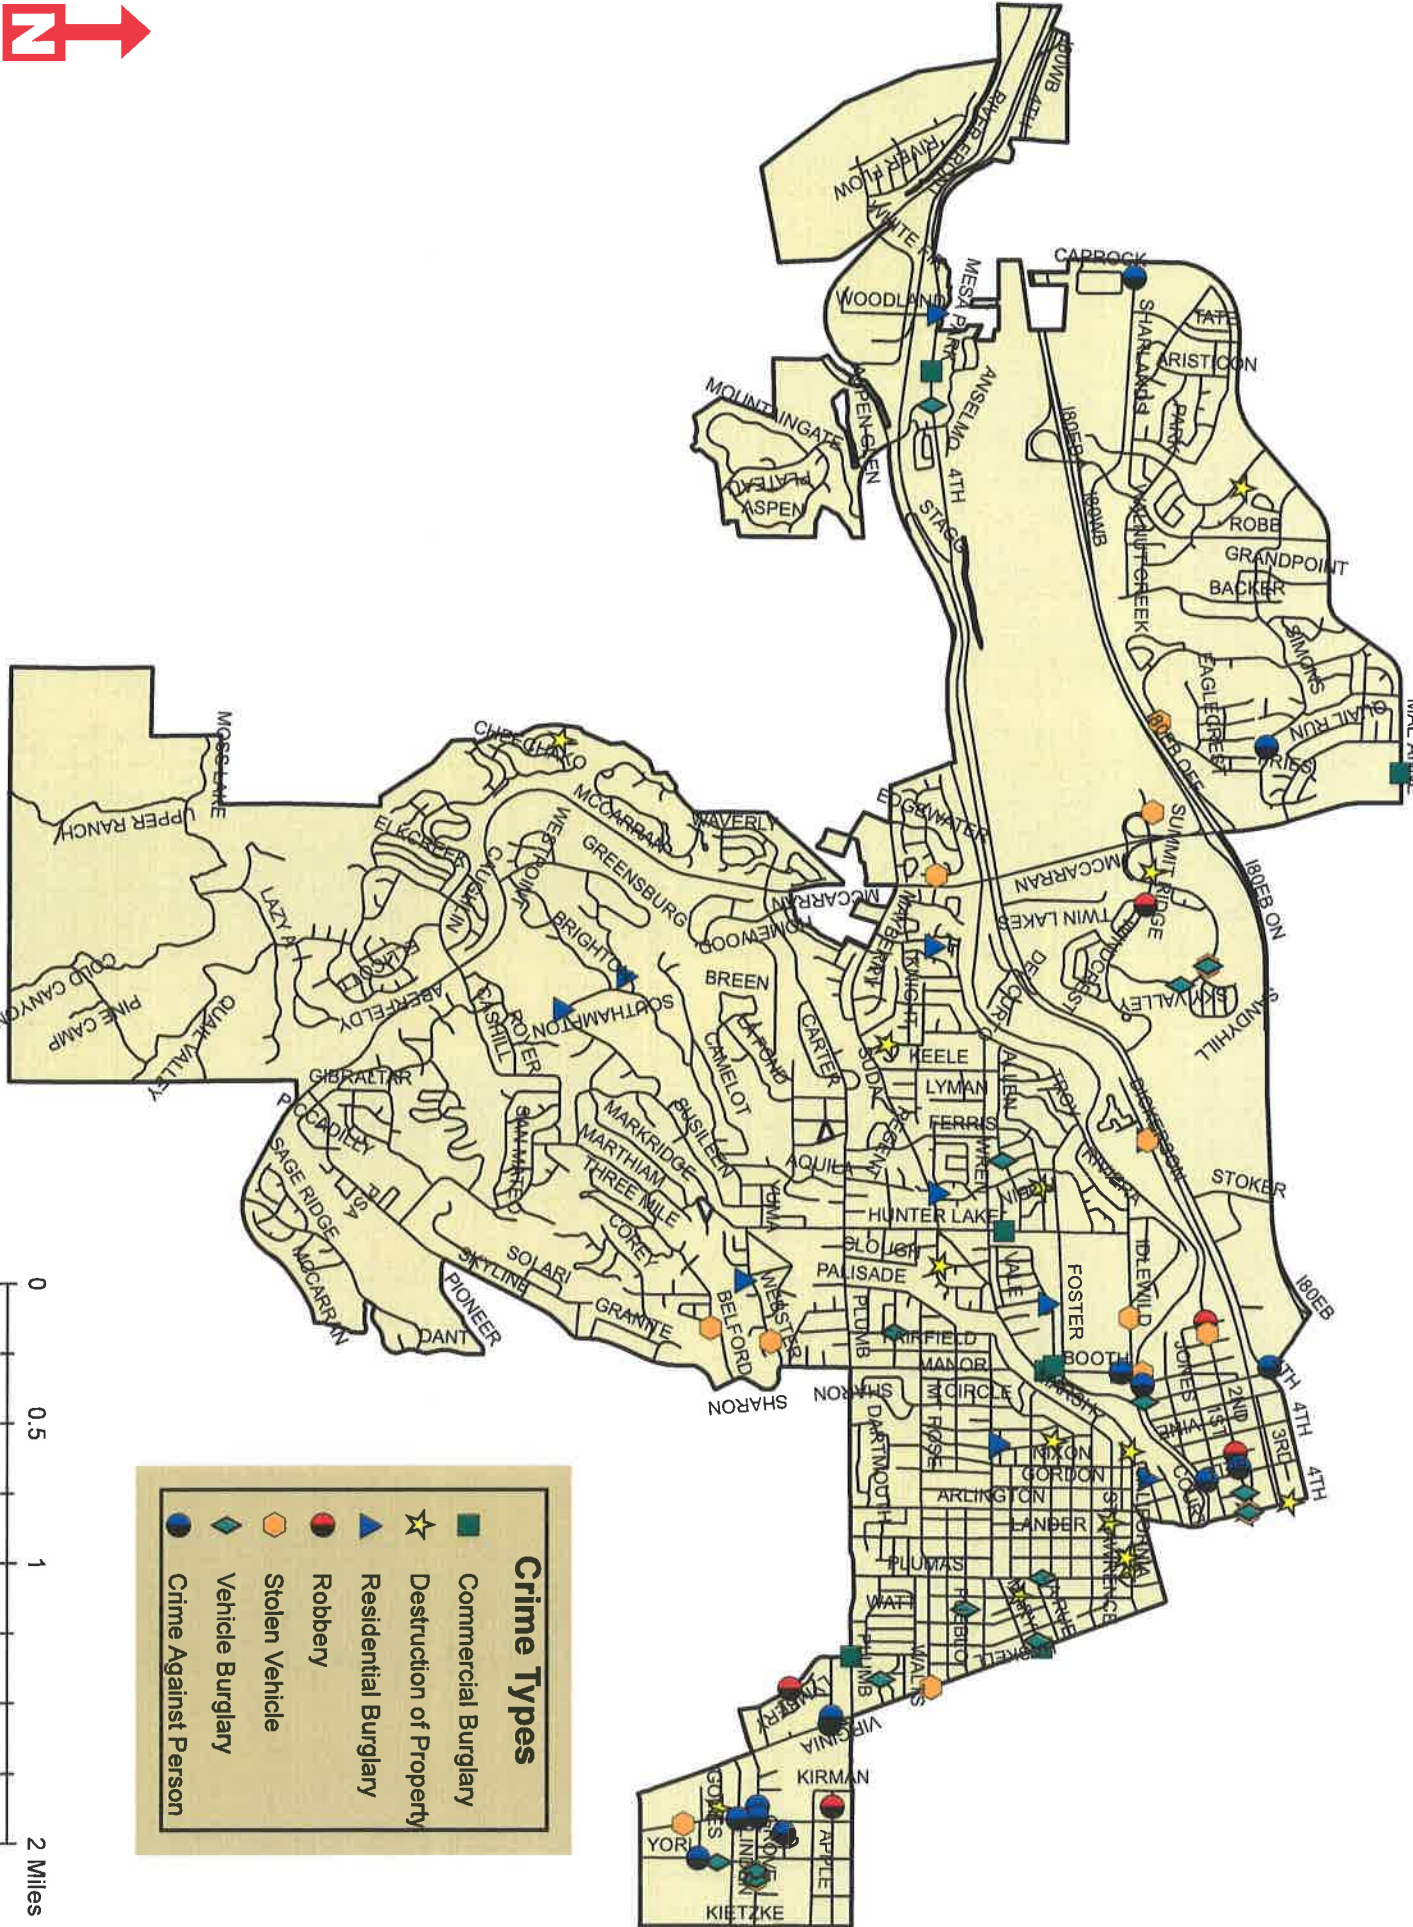

Reno Police Department - Neighborhood Advisory Board - August 2016 Crime Statistics				
Ward One				
	Jul - 2016	Aug - 2016	Aug - 2015	Percentage Change (Aug - 15 to Aug - 16)
Commercial Burglary	5	8	5	60.0%
Destruction of Property	20	18	18	0.0%
Residential Burglary	14	11	25	-56.0%
Robbery	3	6	3	100.0%
Stolen Vehicle	16	17	16	6.3%
Vehicle Burglary	30	17	39	-56.4%
Crime Against Person	22	14	12	16.7%
Total	110	91	118	-22.9%
Ward Two				
	Jul - 2016	Aug - 2016	Aug - 2015	Percentage Change (Aug - 15 to Aug - 16)
Commercial Burglary	9	9	13	-30.8%
Destruction of Property	10	22	27	-18.5%
Residential Burglary	14	7	16	-56.3%
Robbery	1	9	6	50.0%
Stolen Vehicle	20	43	22	95.5%
Vehicle Burglary	20	40	32	25.0%
Crime Against Person	15	12	13	-7.7%
Total	89	142	129	10.1%
Ward Three				
	Jul - 2016	Aug - 2016	Aug - 2015	Percentage Change (Aug - 15 to Aug - 16)
Commercial Burglary	17	14	14	0.0%
Destruction of Property	51	36	31	16.1%
Residential Burglary	16	15	23	-34.8%
Robbery	6	9	14	-35.7%
Stolen Vehicle	19	41	20	105.0%
Vehicle Burglary	34	26	35	-25.7%
Crime Against Person	35	42	43	-2.3%
Total	178	183	180	1.7%
Ward Four				
	Jul - 2016	Aug - 2016	Aug - 2015	Percentage Change (Aug - 15 to Aug - 16)
Commercial Burglary	5	1	6	-83.3%
Destruction of Property	16	9	11	-18.2%
Residential Burglary	10	3	11	-72.7%
Robbery	2	1	8	-87.5%
Stolen Vehicle	11	8	12	-33.3%
Vehicle Burglary	21	8	10	-20.0%
Crime Against Person	10	12	7	71.4%
Total	75	42	65	-35.4%
Ward Five				
	Jul - 2016	Aug - 2016	Aug - 2015	Percentage Change (Aug - 15 to Aug - 16)
Commercial Burglary	3	7	8	-12.5%
Destruction of Property	31	34	21	61.9%
Residential Burglary	19	14	18	-22.2%
Robbery	11	14	12	16.7%
Stolen Vehicle	22	17	13	30.8%
Vehicle Burglary	18	23	42	-45.2%
Crime Against Person	41	47	35	34.3%
Total	145	156	149	4.7%

Ward One - Crime Statistics - August 2016