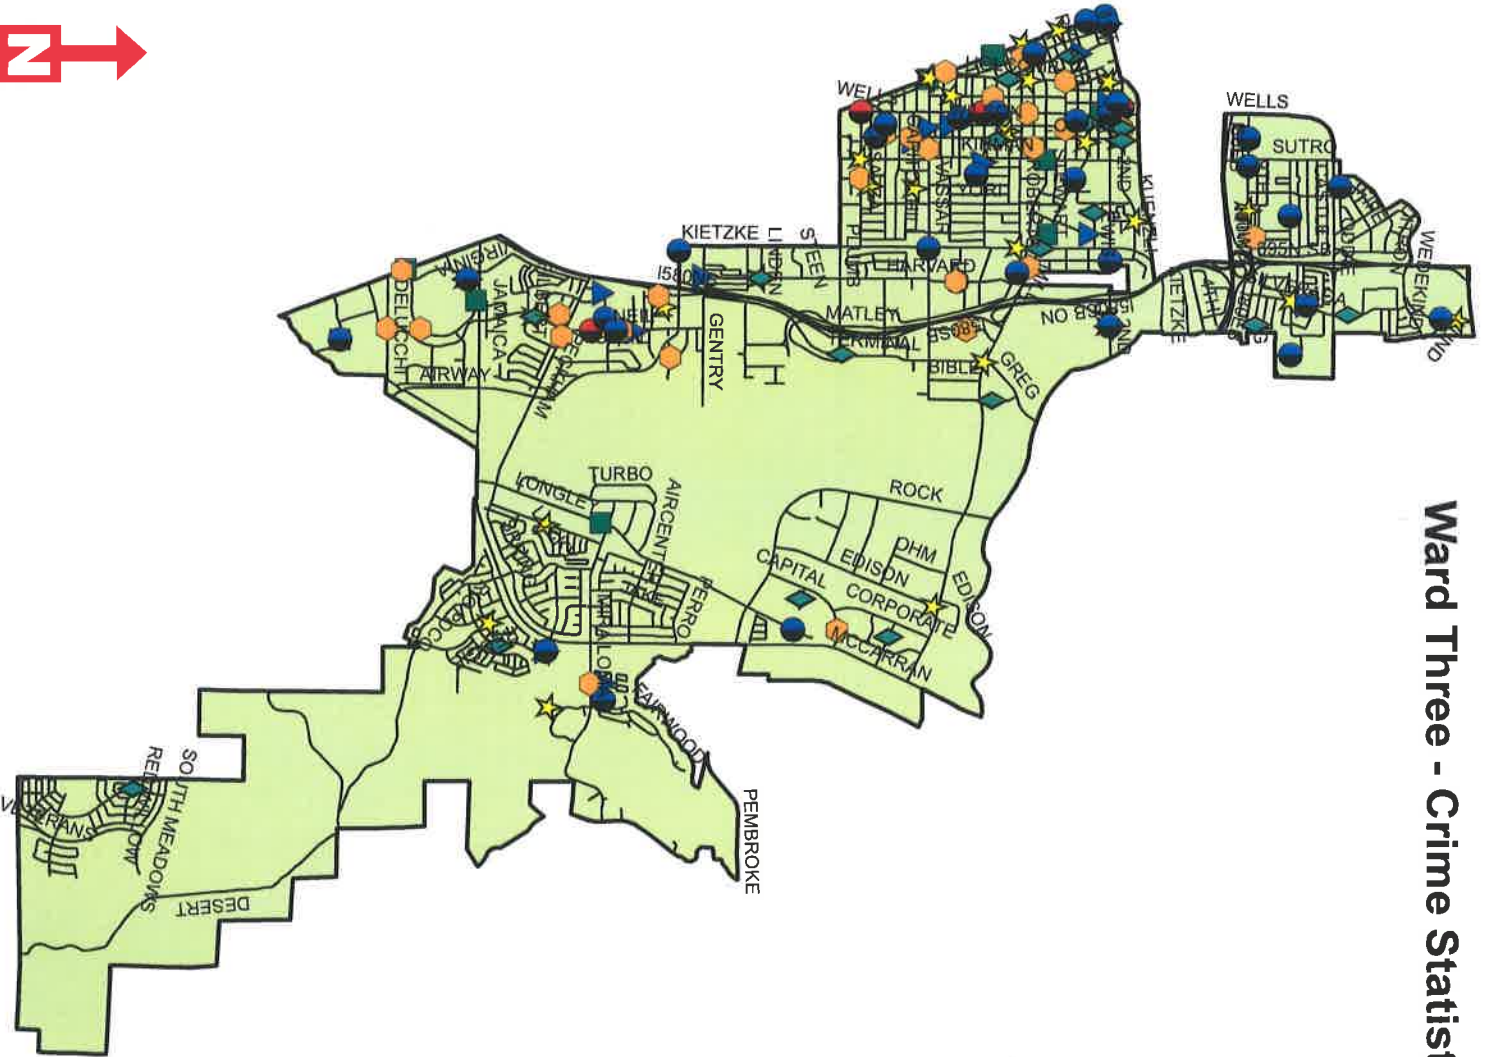

Ward Three - Crime Statistics - August 2016

Crime Types

- Commercial Burglary
- ☆ Destruction of Property
- ▲ Residential Burglary
- Robbery
- Stolen Vehicle
- Crime Against Person