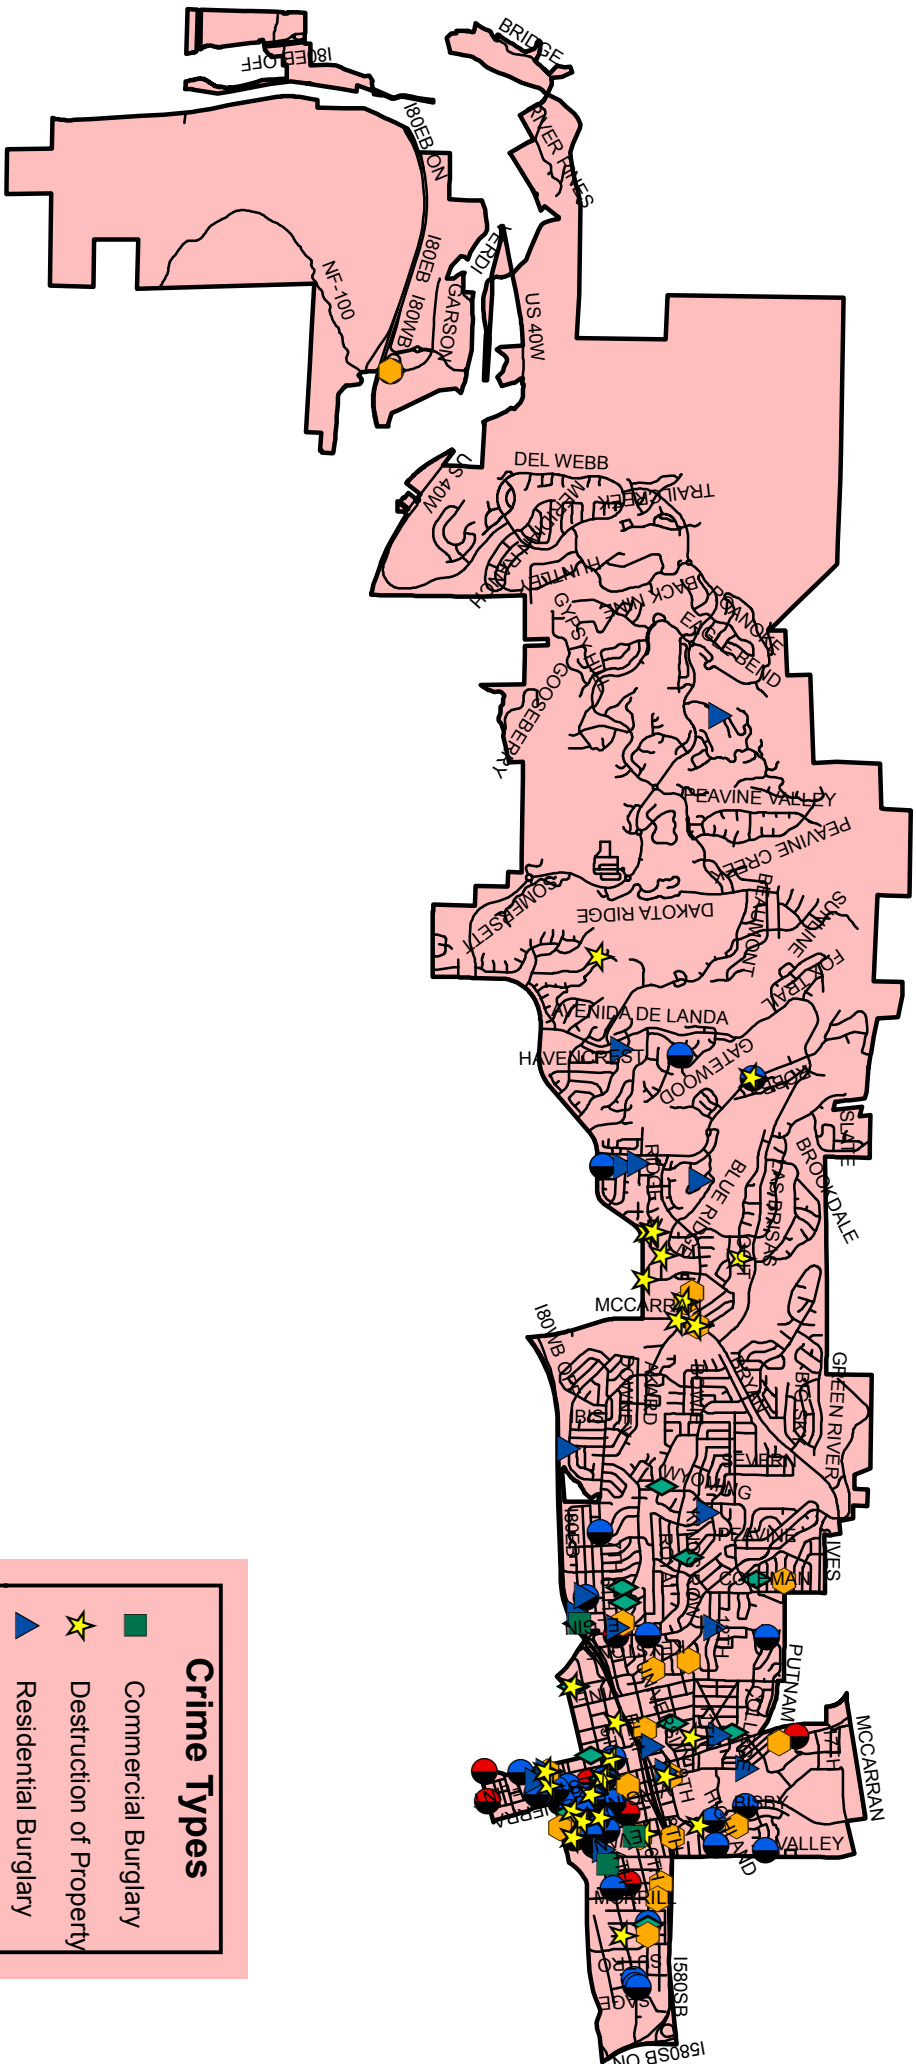

Ward Five - Crime Statistics - July 2016

Crime Types	
■	Commercial Burglary
★	Destruction of Property
▲	Residential Burglary
⬡	Stolen Vehicle
◆	Vehicle Burglary
●	Crime Against Person
●	Robbery