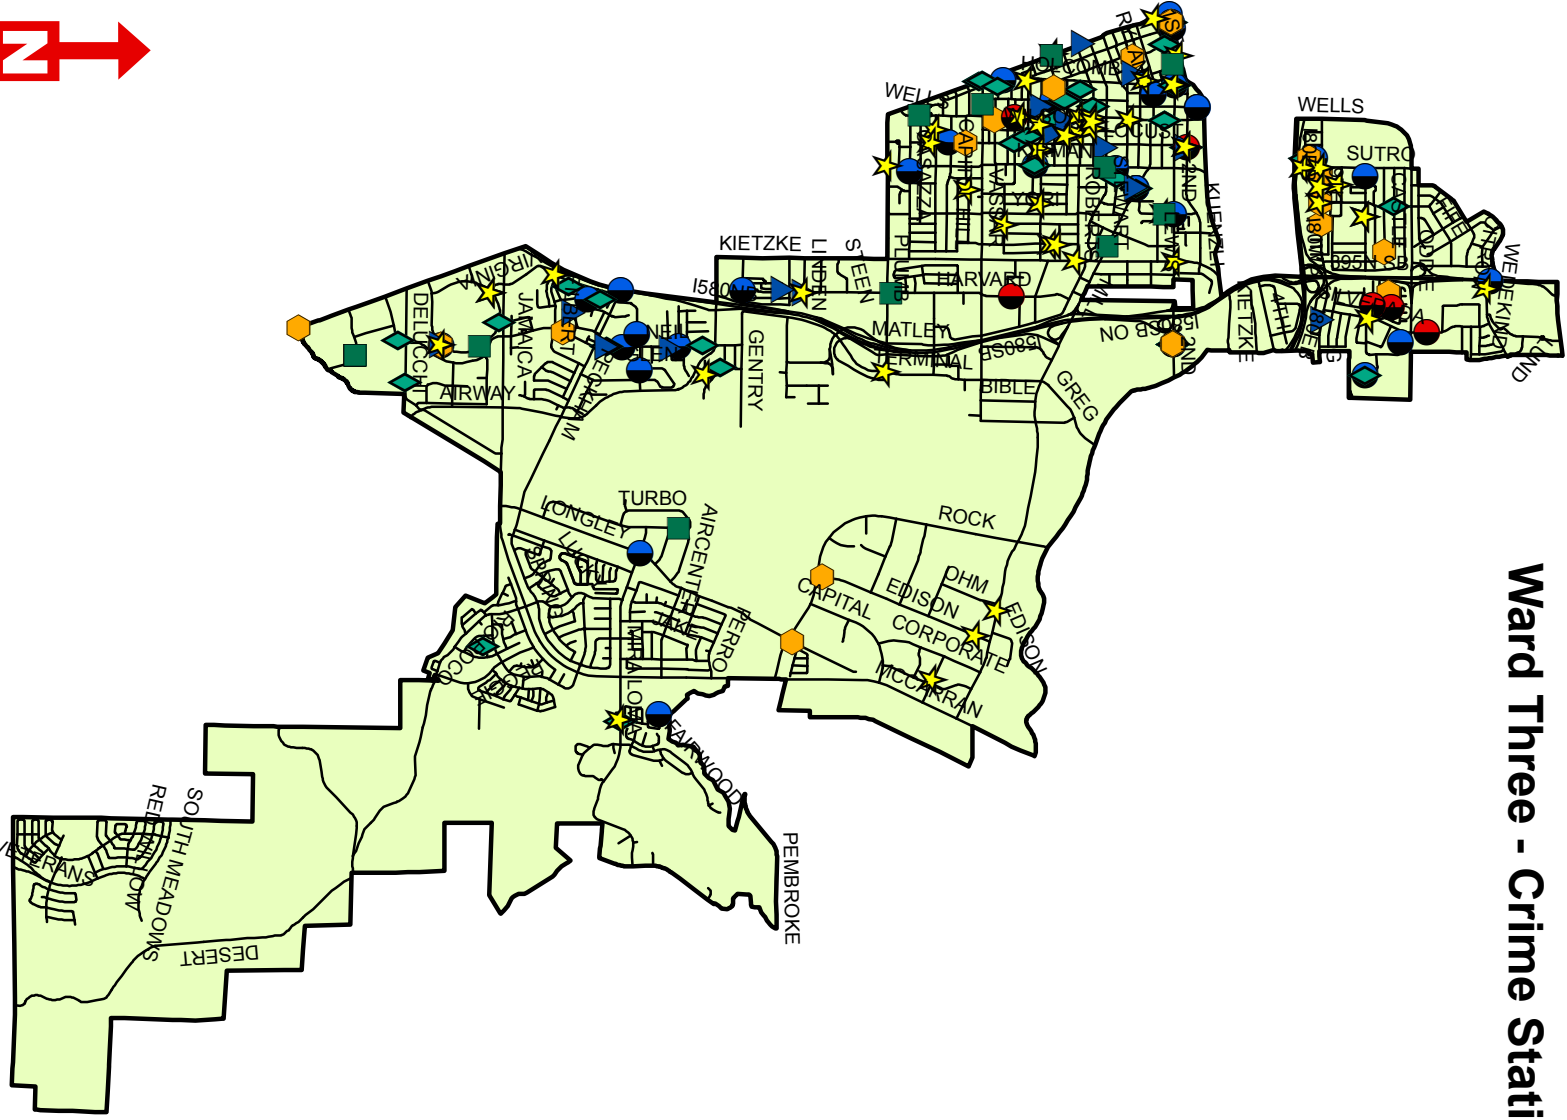

Ward Three - Crime Statistics - July 2016

Crime Types

- Commercial Burglary
- ★ Destruction of Property
- ▲ Residential Burglary
- Robbery
- ⬡ Stolen Vehicle
- Vehicle Burglary
- Crime Against Person