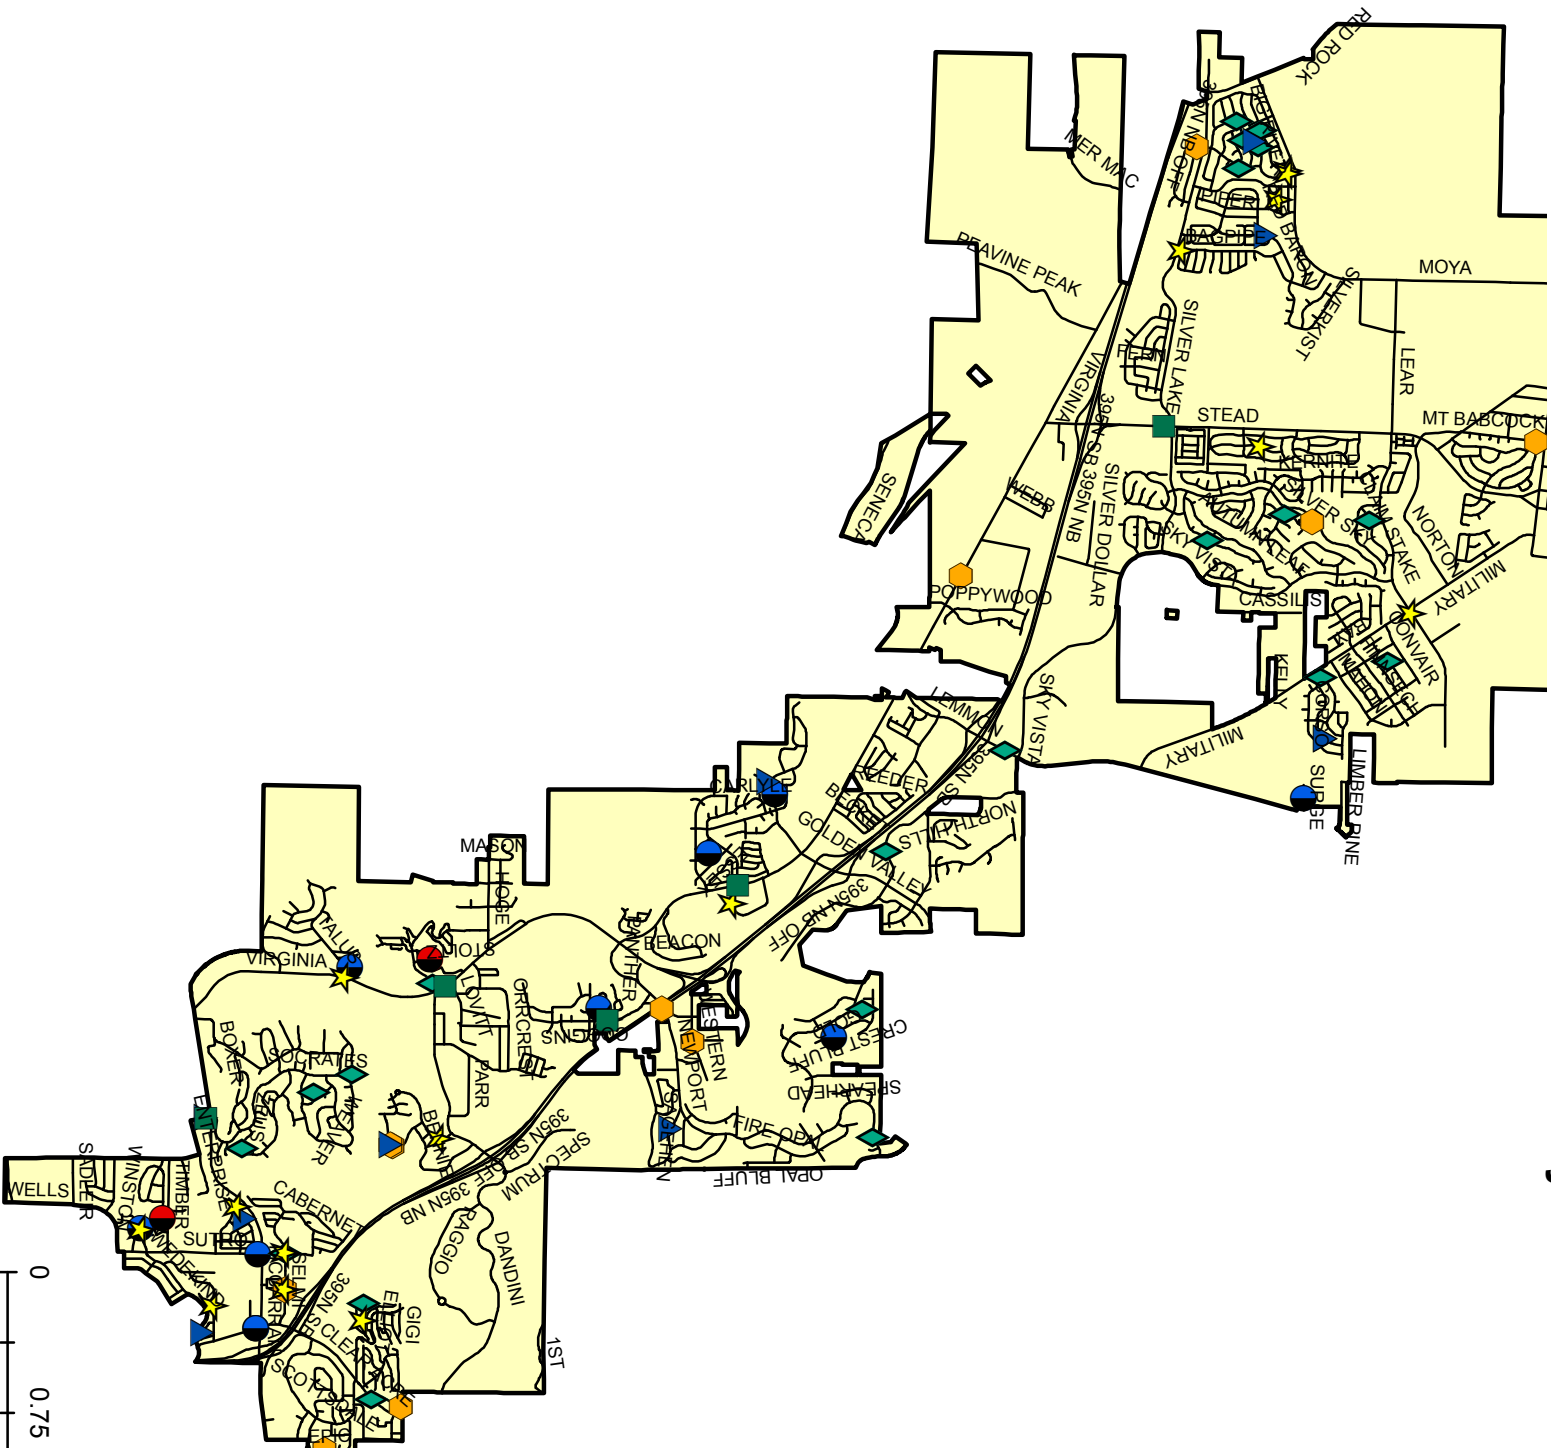

Ward Three - Crime Statistics - July 2016

Crime Types

- Commercial Burglary
- ★ Destruction of Property
- ▲ Residential Burglary
- Robbery
- ⬡ Stolen Vehicle
- ◆ Vehicle Burglary
- Crime Against Person

Ward Four - Crime Statistics - July 2016