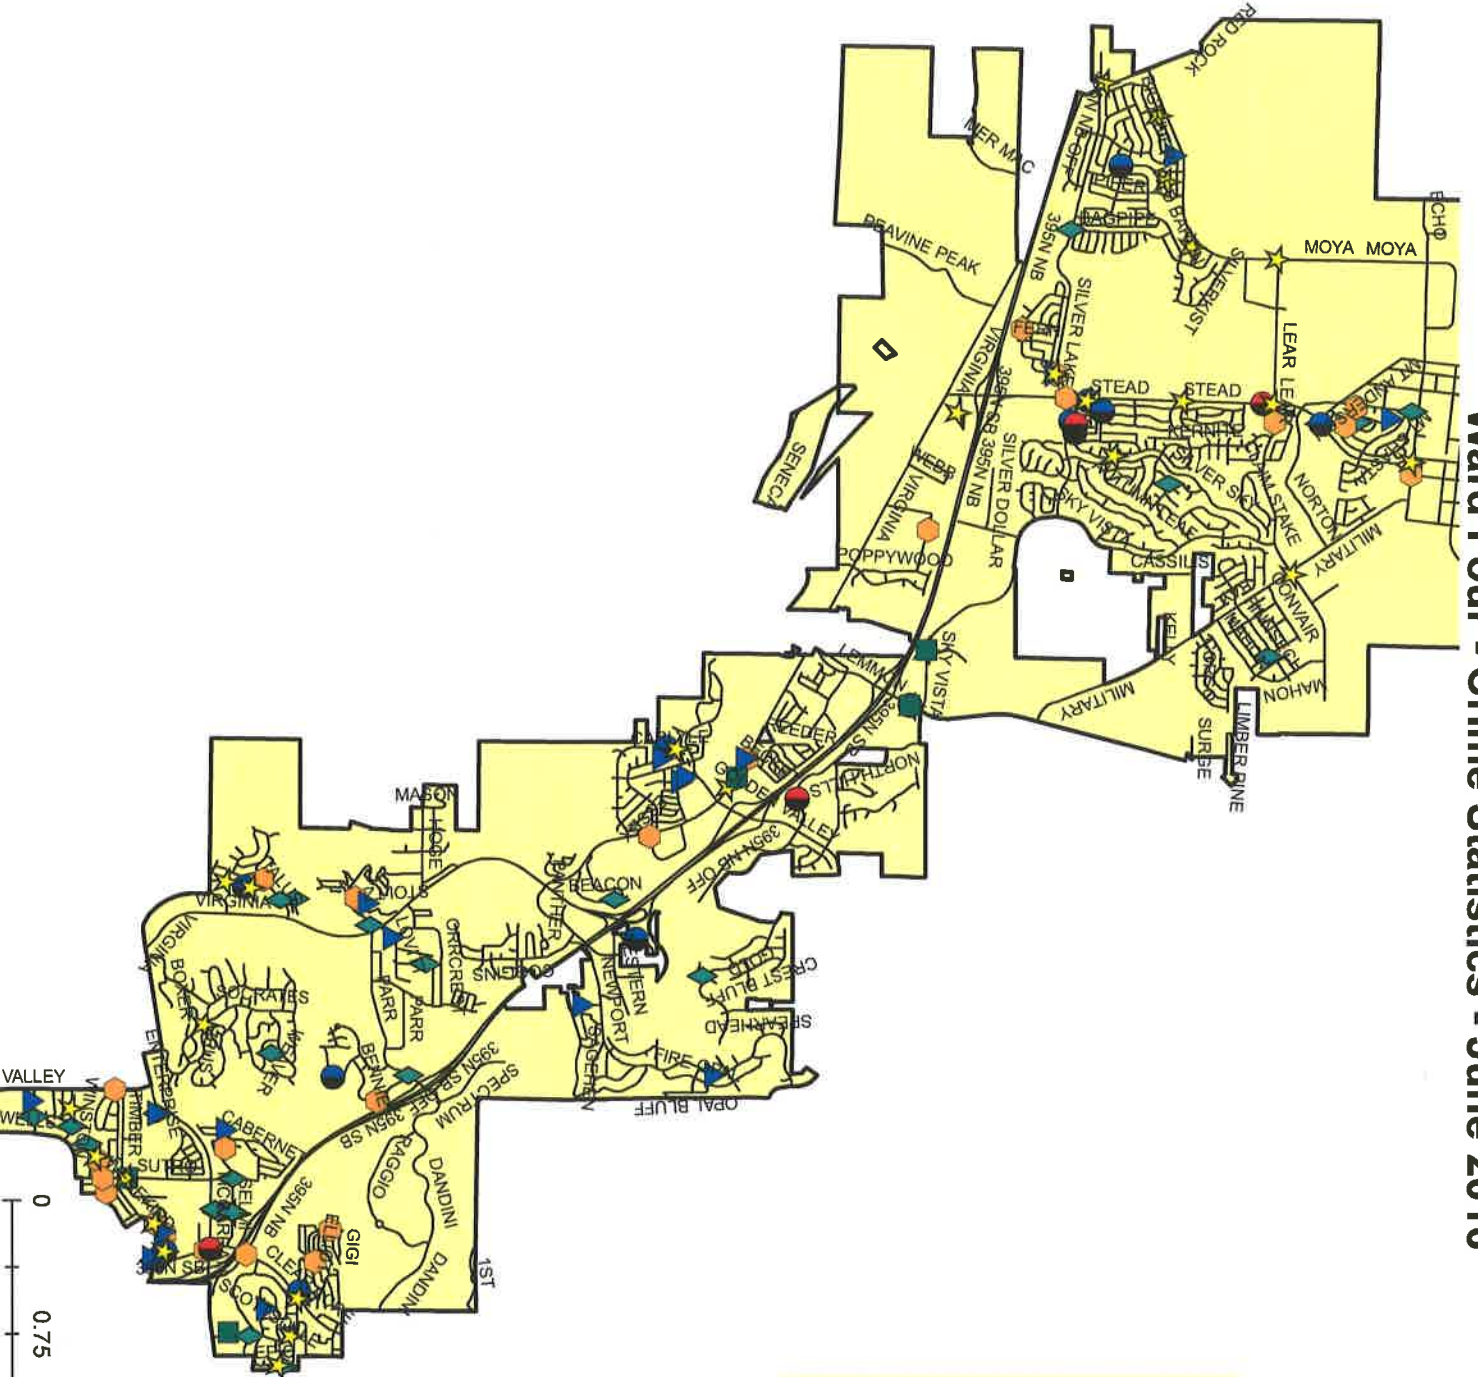

Ward Four - Crime Statistics - June 2016

Crime Types	
■	Commercial Burglary
★	Destruction of Property
▲	Residential Burglary
●	Robbery
◆	Stolen Vehicle
◆	Vehicle Burglary
●	Crime Against Person