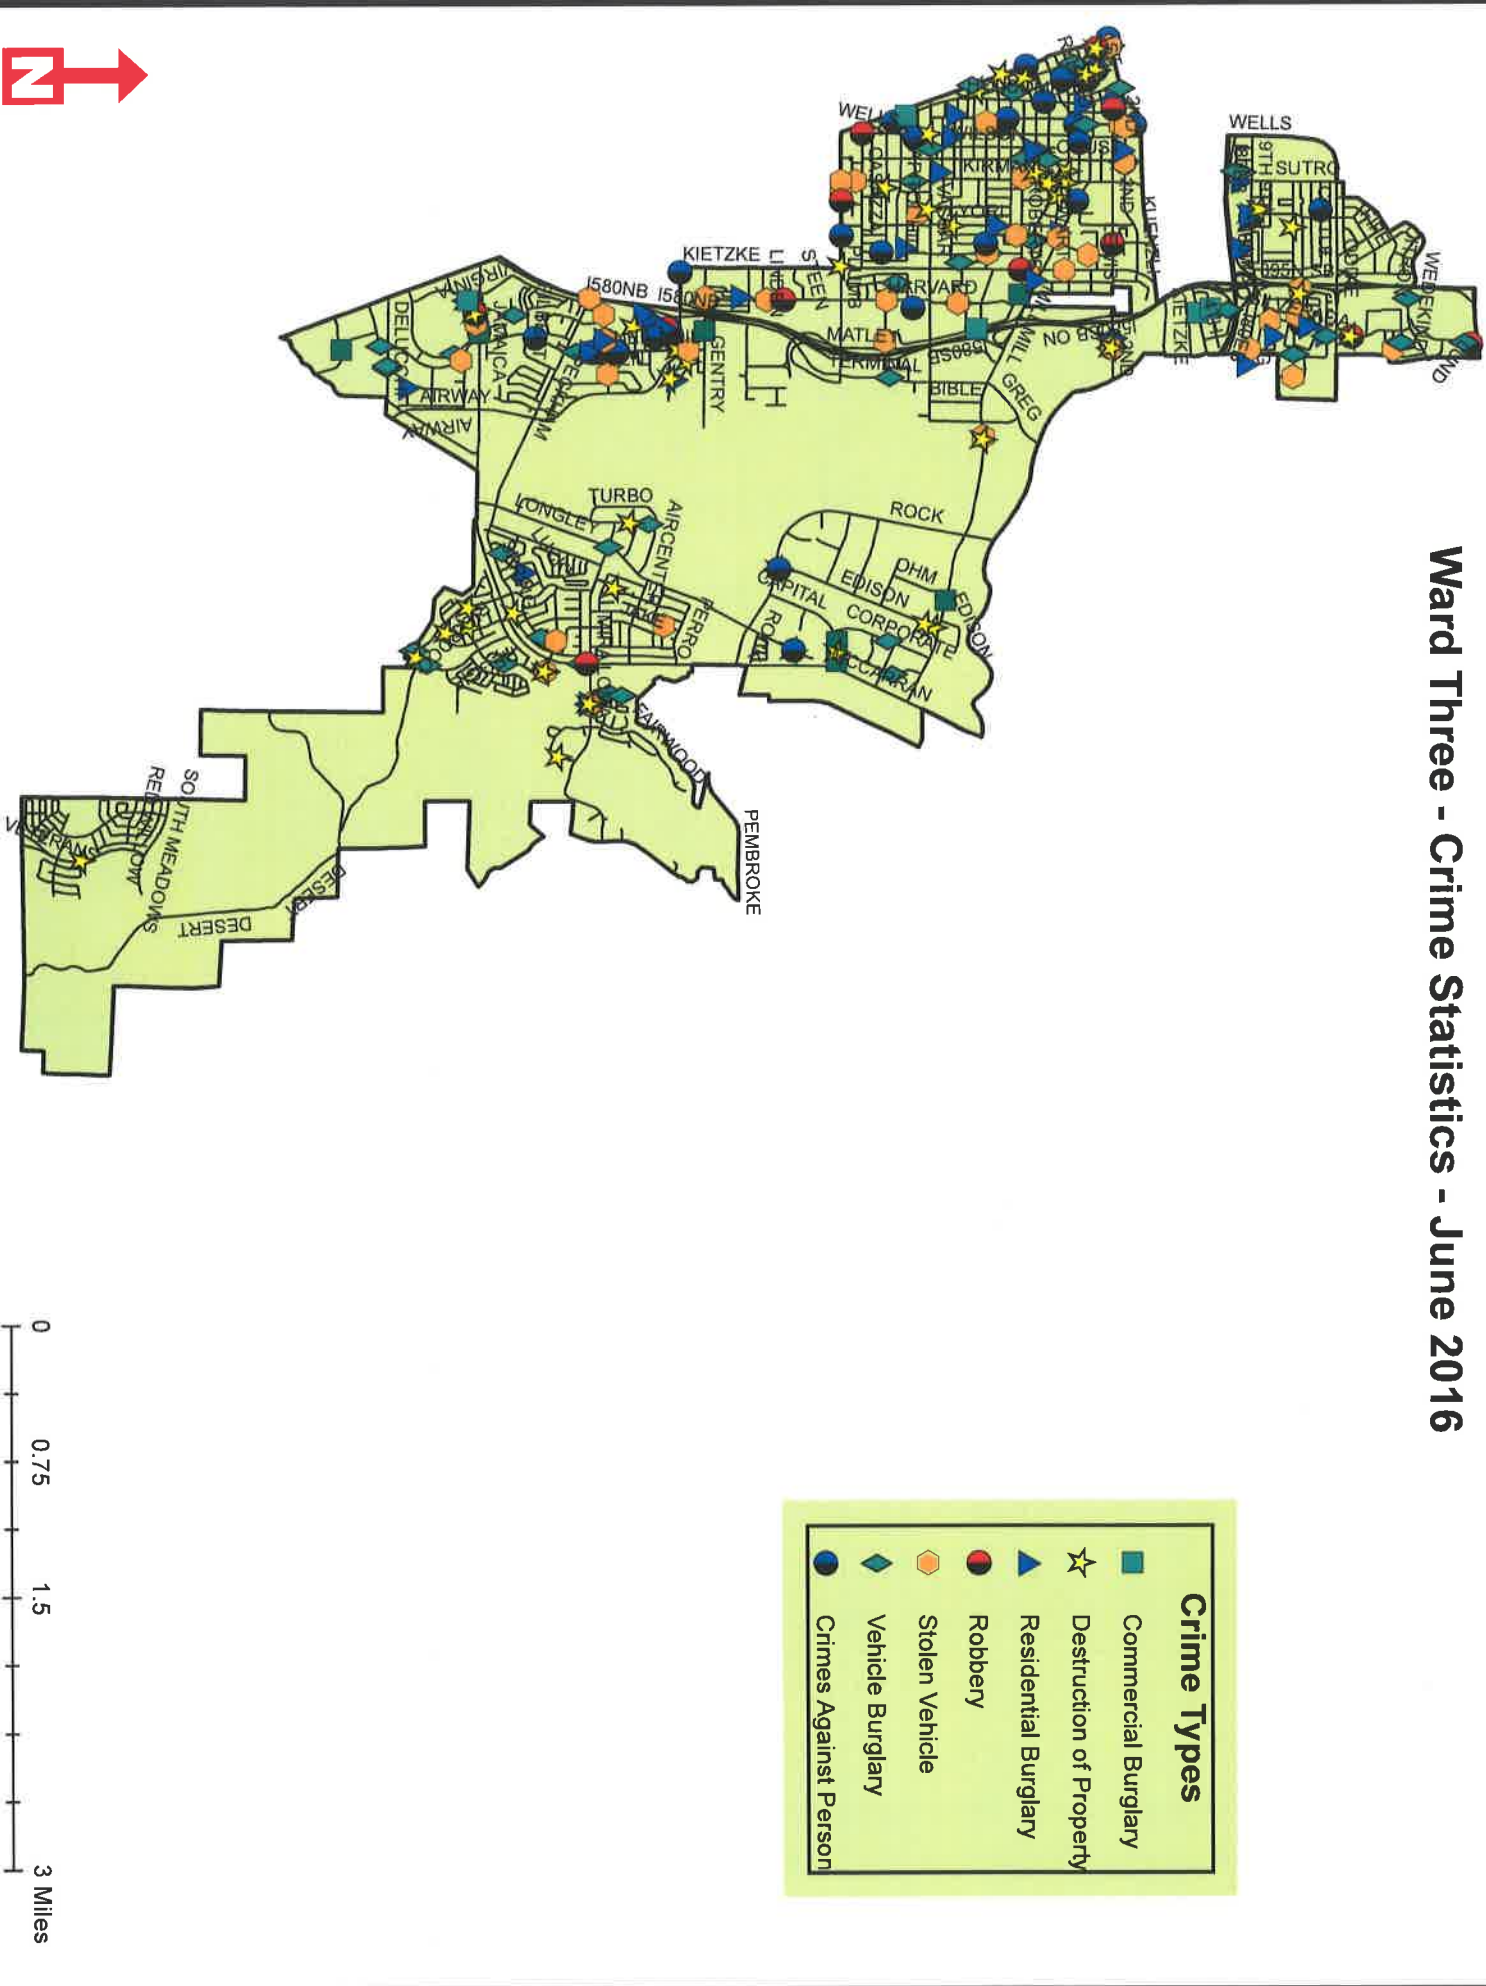

Ward Three - Crime Statistics - June 2016

Crime Types

- Commercial Burglary
- ★ Destruction of Property
- ▲ Residential Burglary
- Robbery
- ⬡ Stolen Vehicle
- Vehicle Burglary
- Crimes Against Person