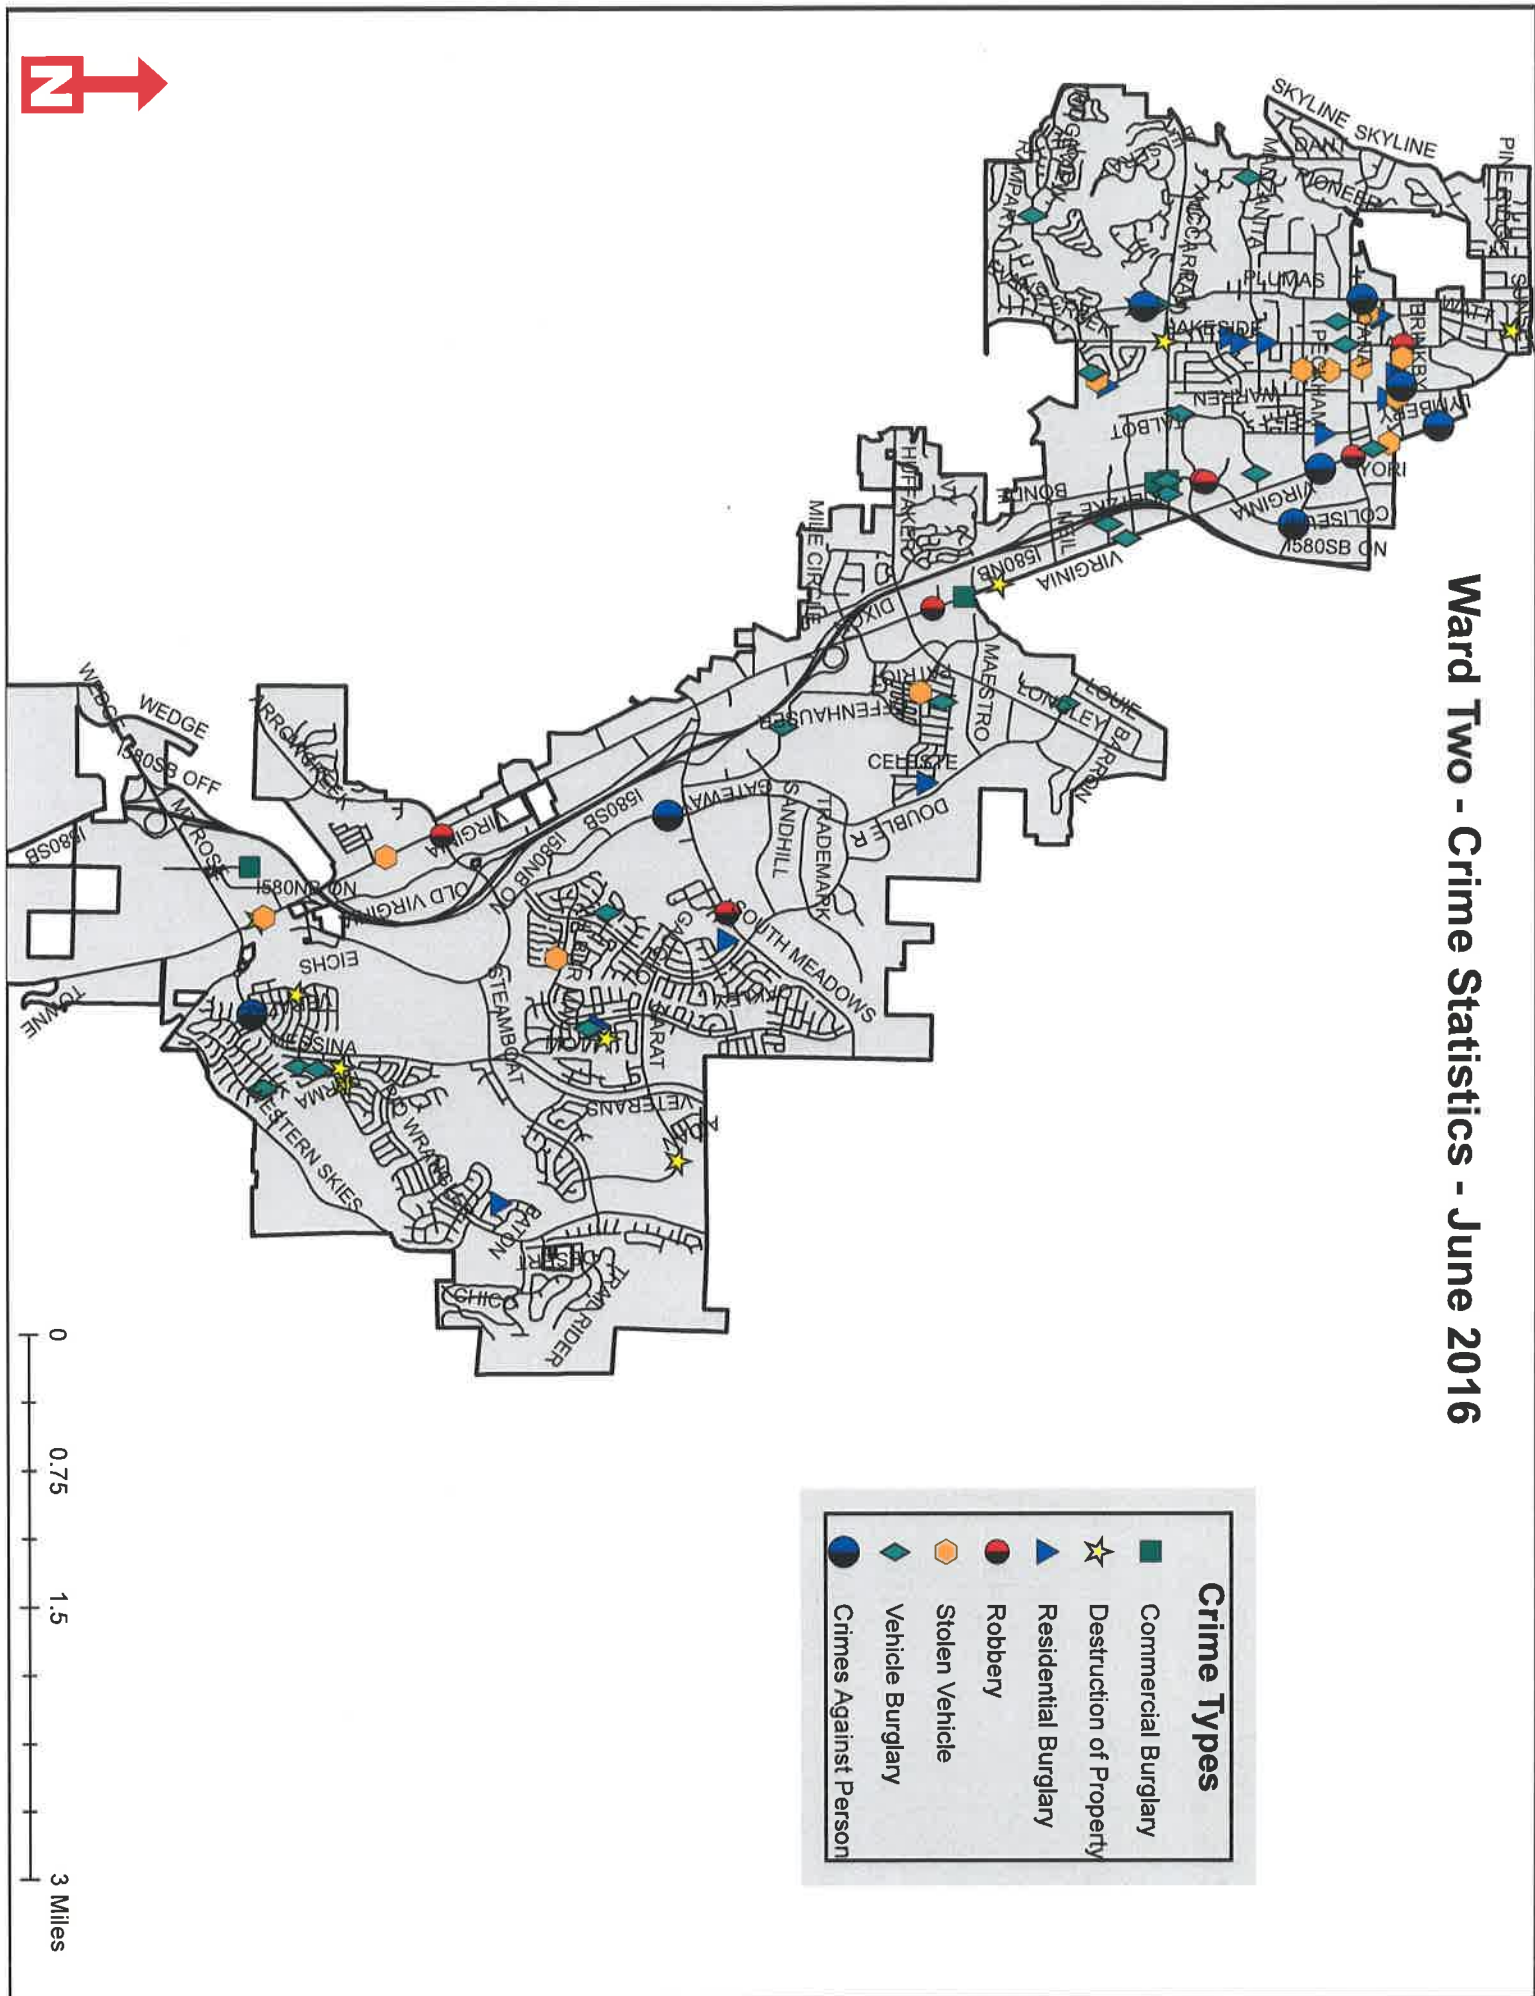

Ward Two - Crime Statistics - June 2016