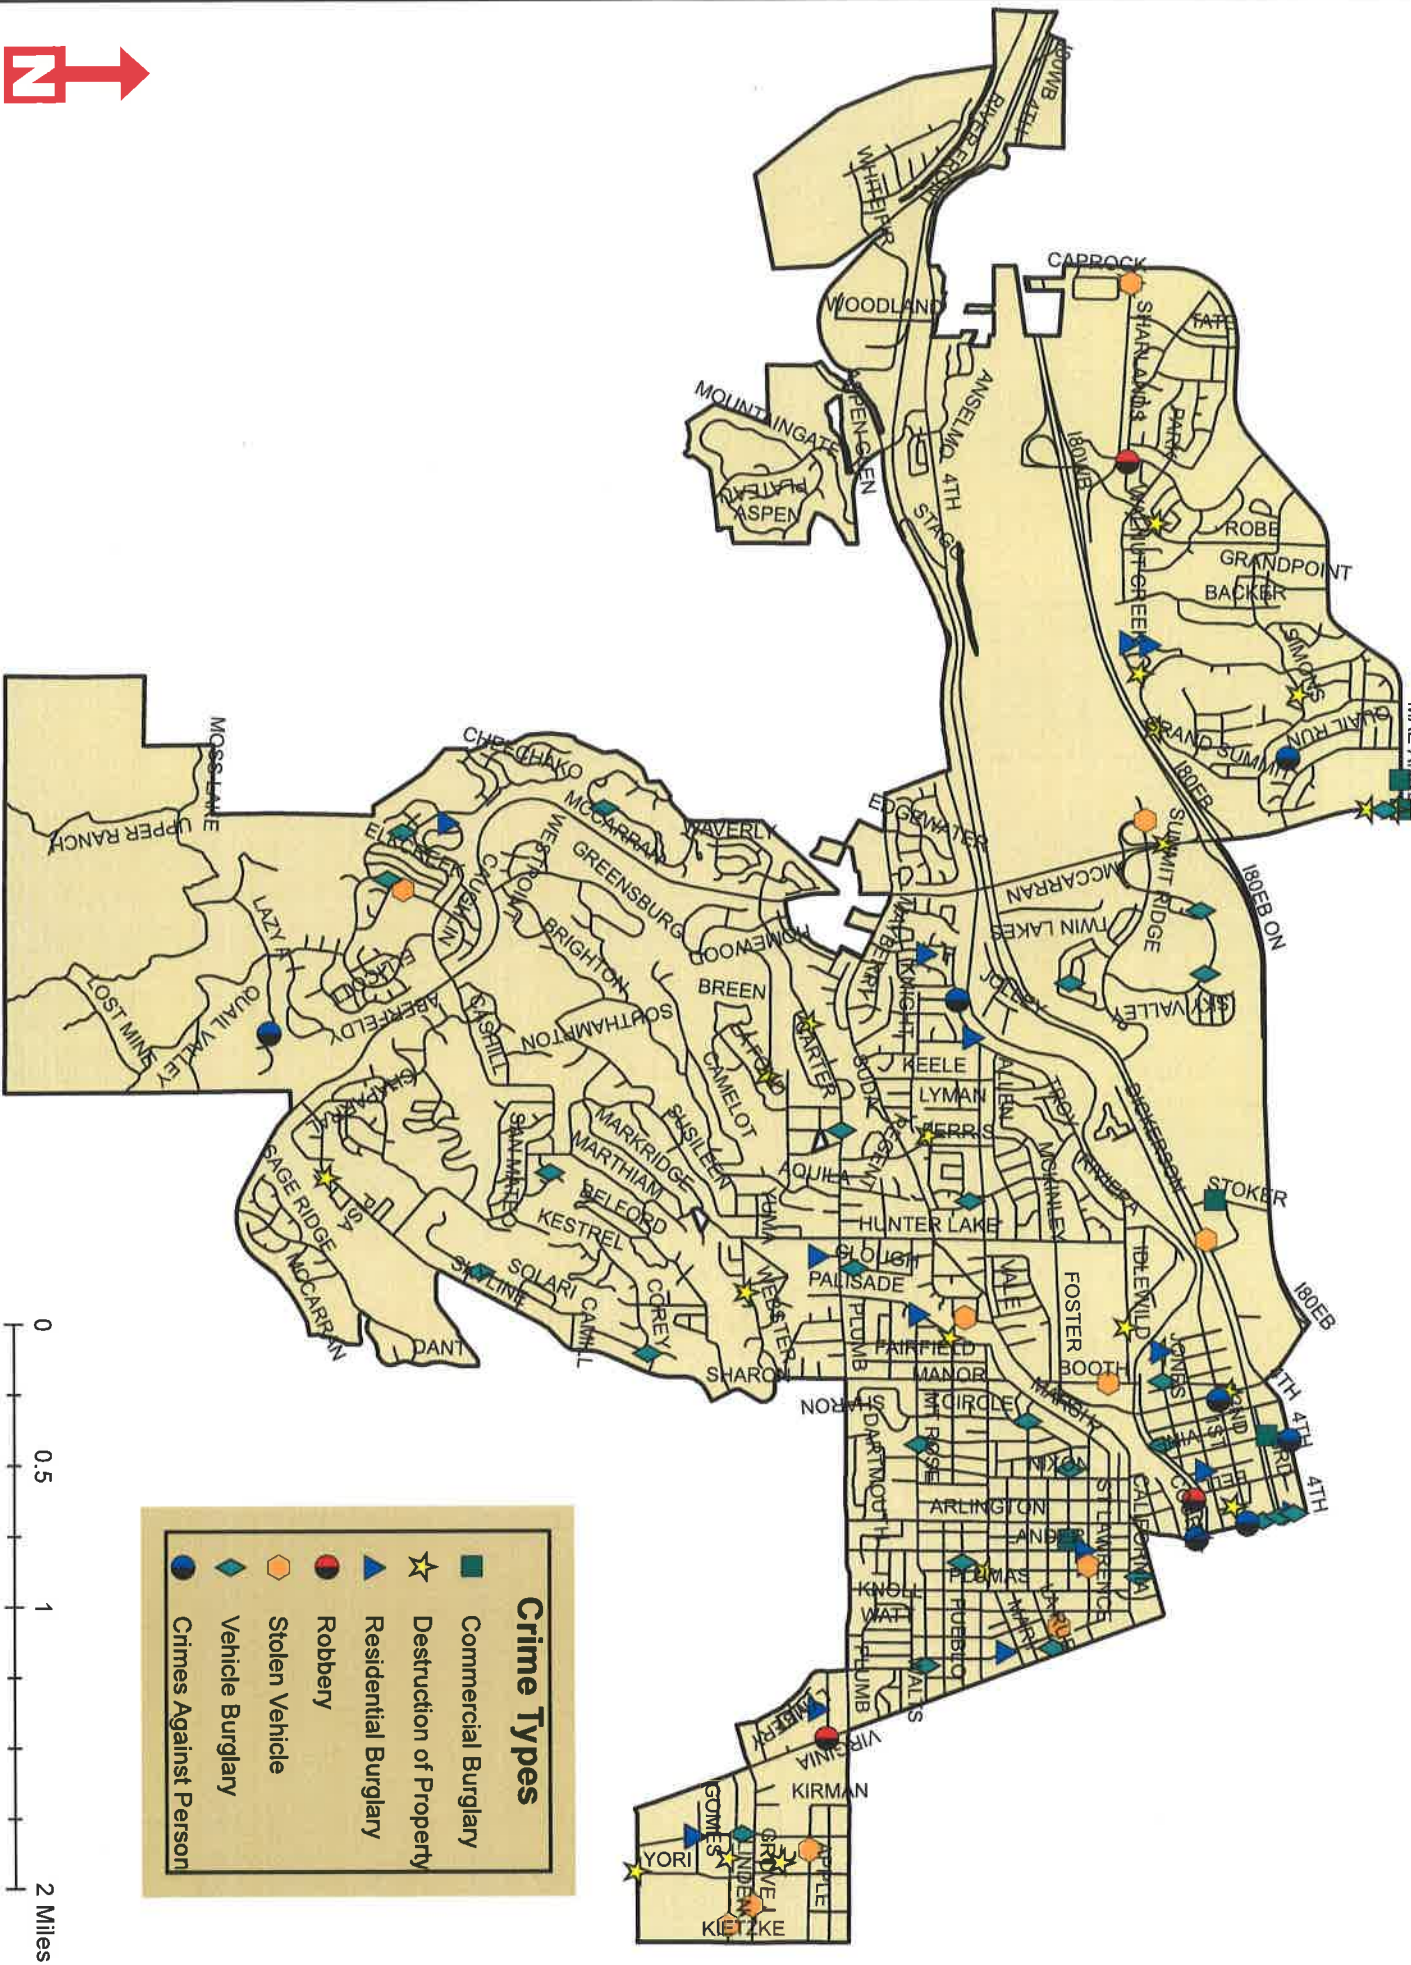

Reno Police Department - Neighborhood Advisory Board - June 2016 Crime Statistics

Ward One

	May - 2016	Jun - 2016	Jun - 2015	Percentage Change (June - 15 to June - 16)
Commercial Burglary	4	5	2	150.0%
Destruction of Property	31	26	14	85.7%
Residential Burglary	16	17	13	30.8%
Robbery	2	4	3	33.3%
Stolen Vehicle	13	11	15	-26.7%
Vehicle Burglary	39	27	25	8.0%
Crime Against Person	16	7	9	-22.2%
Total	121	97	81	19.8%

Ward Two

	May - 2016	Jun - 2016	Jun - 2015	Percentage Change (June - 15 to June - 16)
Commercial Burglary	8	6	20	-70.0%
Destruction of Property	19	17	17	0.0%
Residential Burglary	9	17	11	54.5%
Robbery	1	8	3	166.7%
Stolen Vehicle	21	14	29	-51.7%
Vehicle Burglary	36	29	25	16.0%
Crime Against Person	8	8	12	-33.3%
Total	102	99	117	-15.4%

Ward Three

	May - 2016	Jun - 2016	Jun - 2015	Percentage Change (June - 15 to June - 16)
Commercial Burglary	8	5	12	-58.3%
Destruction of Property	25	27	32	-15.6%
Residential Burglary	11	18	23	-21.7%
Robbery	9	10	10	0.0%
Stolen Vehicle	26	37	29	27.6%
Vehicle Burglary	47	23	29	-20.7%
Crime Against Person	31	26	31	-16.1%
Total	157	146	166	-12.0%

Ward Four

	May - 2016	Jun - 2016	Jun - 2015	Percentage Change (June - 15 to June - 16)
Commercial Burglary	4	1	4	-75.0%
Destruction of Property	17	16	26	-38.5%
Residential Burglary	11	7	25	-72.0%
Robbery	1	4	3	33.3%
Stolen Vehicle	14	10	6	66.7%
Vehicle Burglary	18	12	13	-7.7%
Crime Against Person	8	6	9	-33.3%
Total	73	56	86	-34.9%

Ward Five

	May - 2016	Jun - 2016	Jun - 2015	Percentage Change (June - 15 to June - 16)
Commercial Burglary	5	5	5	0.0%
Destruction of Property	25	19	29	-34.5%
Residential Burglary	12	21	12	75.0%
Robbery	6	6	7	-14.3%
Stolen Vehicle	9	17	11	54.5%
Vehicle Burglary	39	20	34	-41.2%
Crime Against Person	43	36	27	33.3%
Total	139	124	125	-0.8%

Ward One - Crime Statistics - June 2016