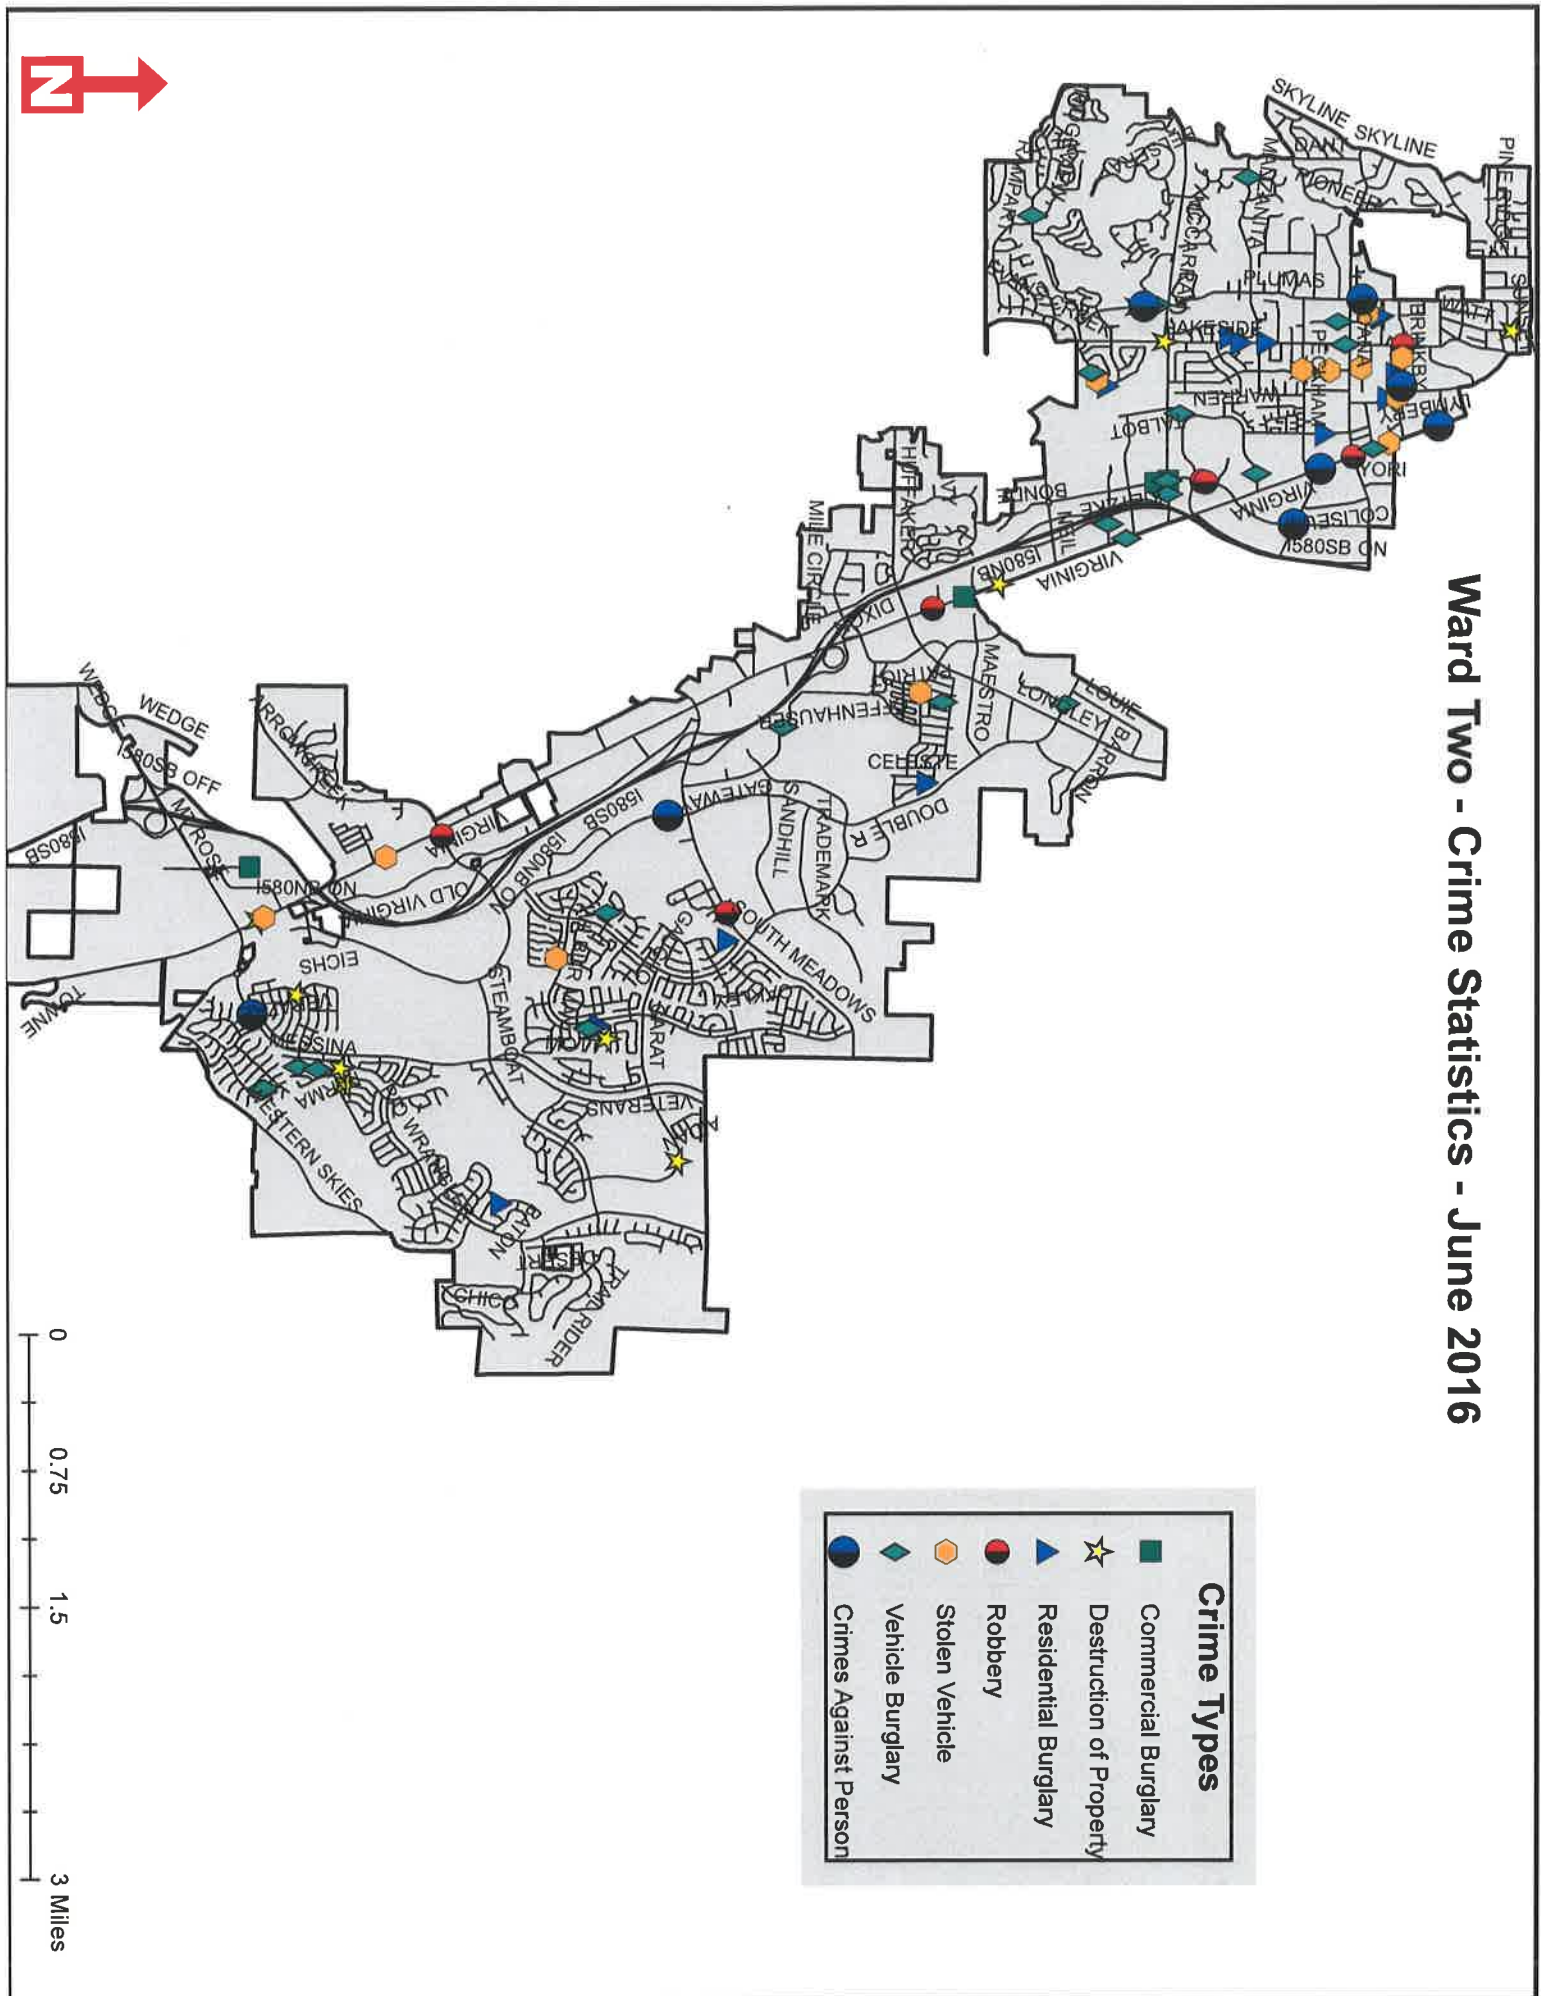

Ward Two - Crime Statistics - June 2016