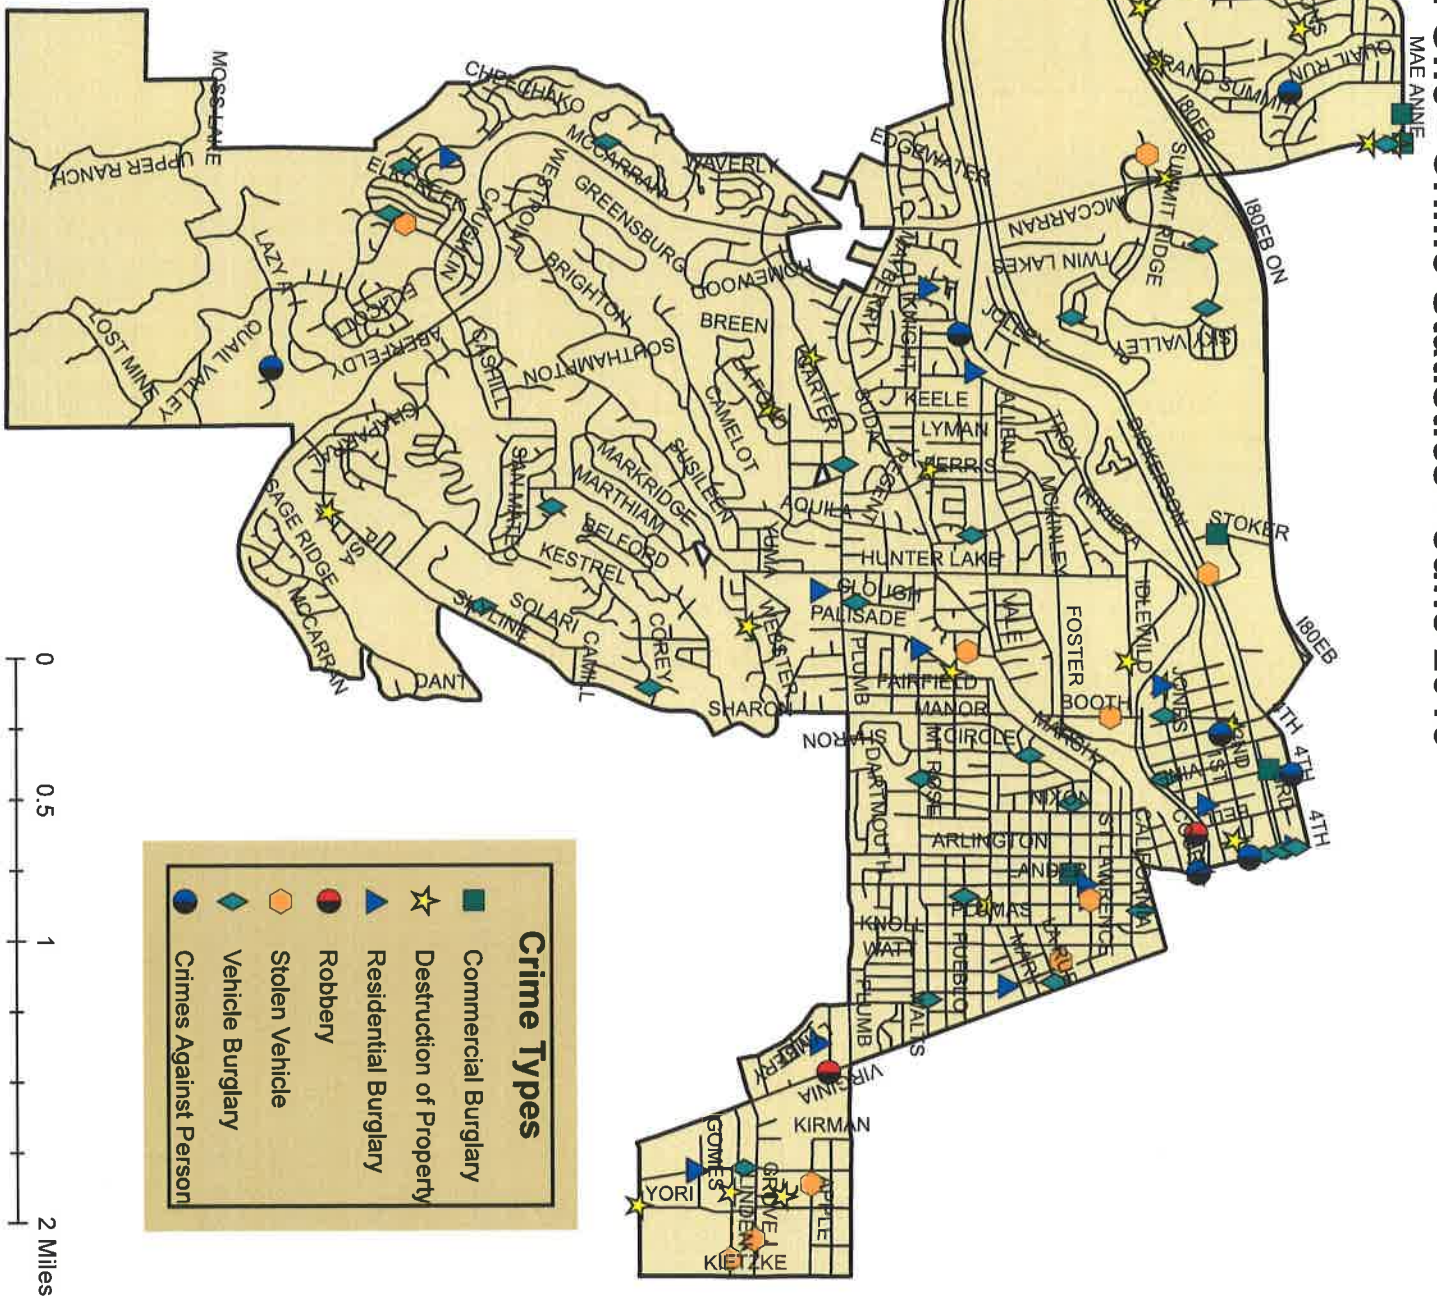

Ward One - Crime Statistics - June 2016

Crime Types	
	Commercial Burglary
	Destruction of Property
	Residential Burglary
	Robbery
	Stolen Vehicle
	Vehicle Burglary
	Crimes Against Person