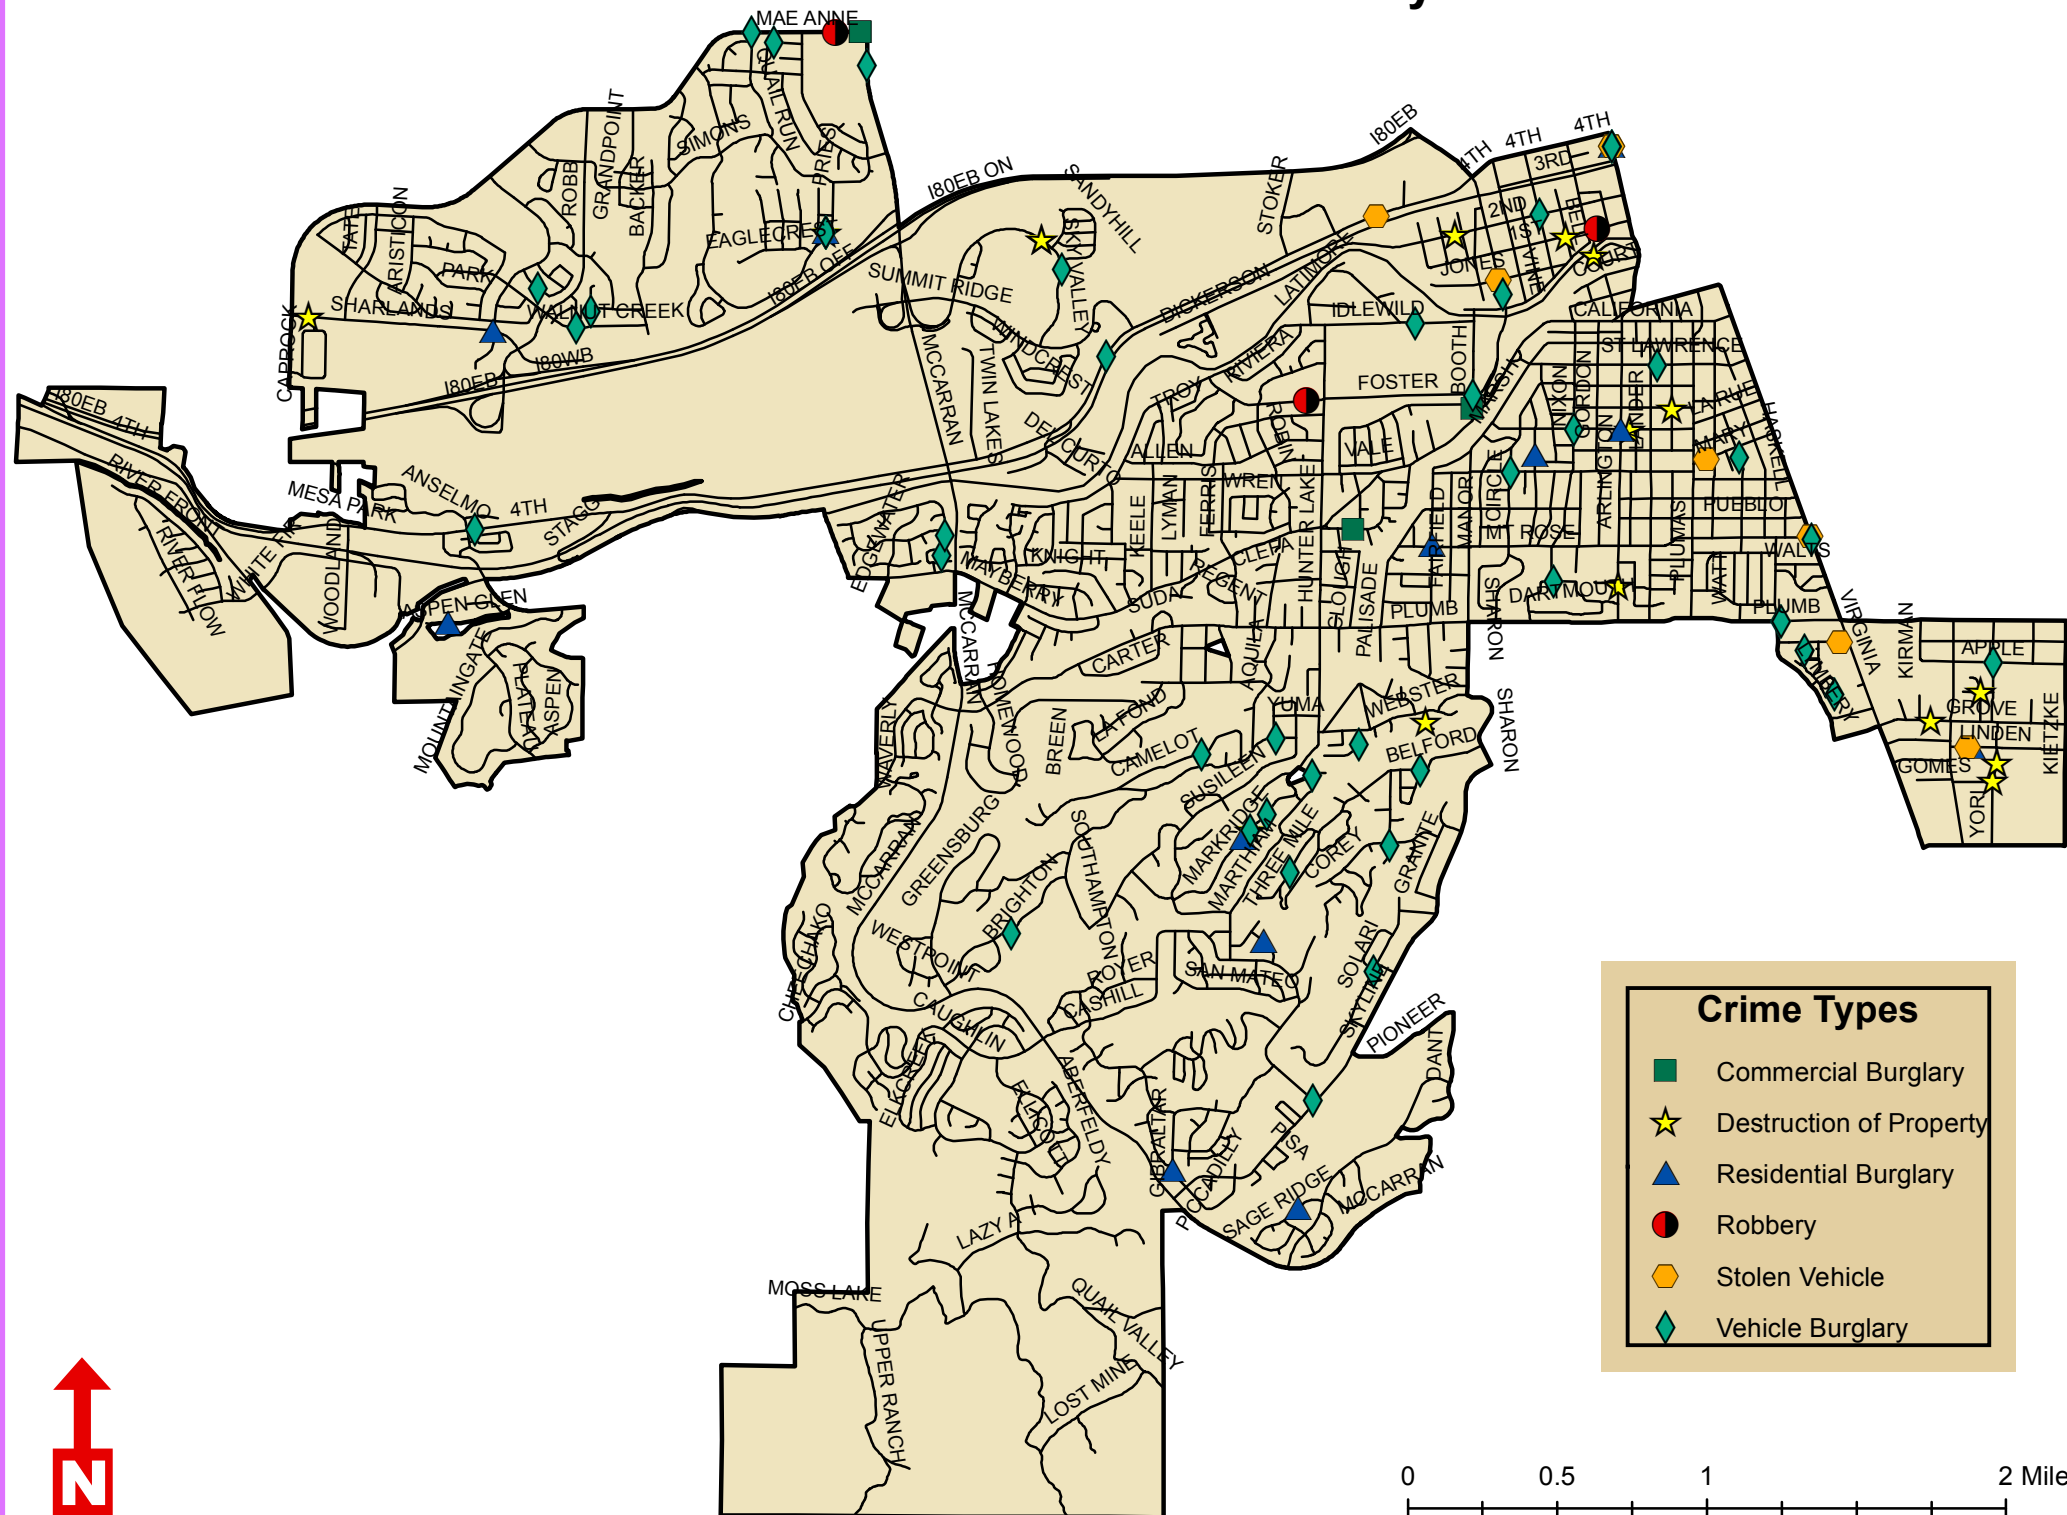

**Reno Police Department - Neighborhood Advisory Board - Crime Statistics**

<b>Ward One</b>				
	Jan - 2016	Feb - 2016	Feb - 2015	Percentage Change (Feb - 15 to Feb - 16)
Commercial Burglary	2	4	3	33.3%
Destruction of Property	12	16	14	14.3%
Residential Burglary	10	12	14	-14.3%
Robbery	4	3	4	-25.0%
Stolen Vehicle	12	8	10	-20.0%
Vehicle Burglary	9	44	18	144.4%
<i>Total</i>	<i>49</i>	<i>87</i>	<i>63</i>	<i>38.1%</i>
<b>Ward Two</b>				
	Jan - 2016	Feb - 2016	Feb - 2015	Percentage Change (Feb - 15 to Feb - 16)
Commercial Burglary	8	9	7	28.6%
Destruction of Property	16	18	13	38.5%
Residential Burglary	9	22	10	120.0%
Robbery	7	3	2	50.0%
Stolen Vehicle	13	8	8	0.0%
Vehicle Burglary	13	25	33	-24.2%
<i>Total</i>	<i>66</i>	<i>85</i>	<i>73</i>	<i>16.4%</i>
<b>Ward Three</b>				
	Jan - 2016	Feb - 2016	Feb - 2015	Percentage Change (Feb - 15 to Feb - 16)
Commercial Burglary	7	9	8	12.5%
Destruction of Property	17	18	33	-45.5%
Residential Burglary	15	11	23	-52.2%
Robbery	14	6	6	0.0%
Stolen Vehicle	34	16	11	45.5%
Vehicle Burglary	22	23	29	-20.7%
<i>Total</i>	<i>109</i>	<i>83</i>	<i>110</i>	<i>-24.5%</i>
<b>Ward Four</b>				
	Jan - 2016	Feb - 2016	Feb - 2015	Percentage Change (Feb - 15 to Feb - 16)
Commercial Burglary	1	4	1	300.0%
Destruction of Property	11	7	13	-46.2%
Residential Burglary	9	9	14	-35.7%
Robbery	2	4	2	100.0%
Stolen Vehicle	7	10	2	400.0%
Vehicle Burglary	8	12	10	20.0%
<i>Total</i>	<i>38</i>	<i>46</i>	<i>42</i>	<i>9.5%</i>
<b>Ward Five</b>				
	Jan - 2016	Feb - 2016	Feb - 2015	Percentage Change (Jan - 15 to Jan - 16)
Commercial Burglary	3	5	9	-44.4%
Destruction of Property	6	20	12	66.7%
Residential Burglary	16	12	17	-29.4%
Robbery	7	11	3	266.7%
Stolen Vehicle	15	20	11	81.8%
Vehicle Burglary	26	37	12	208.3%
<i>Total</i>	<i>73</i>	<i>105</i>	<i>64</i>	<i>64.1%</i>

# Ward One - Crime Statistics - February 2016