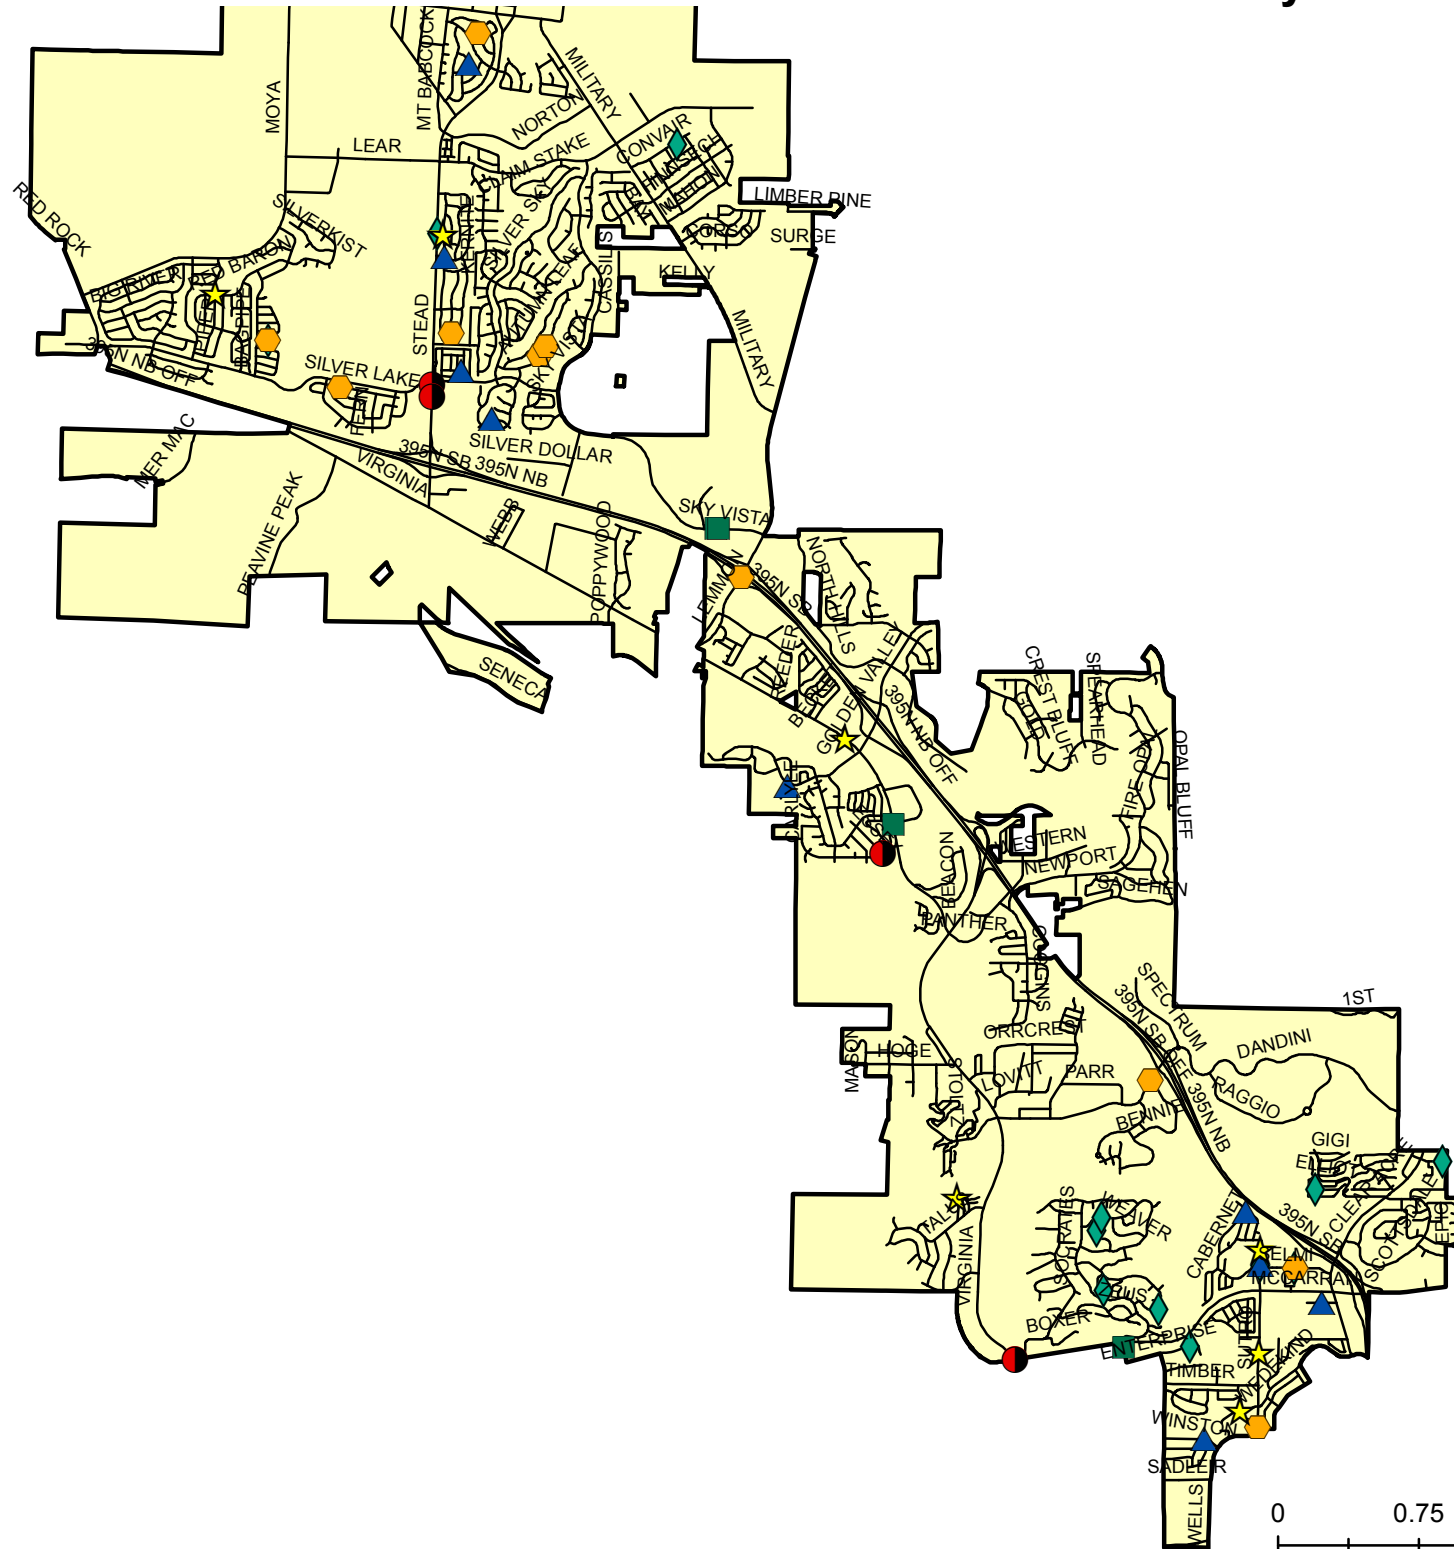

Ward Four - Crime Statistics - February 2016

Crime Types

- Commercial Burglary
- Destruction of Property
- Residential Burglary
- Robbery
- Stolen Vehicle
- Vehicle Burglary