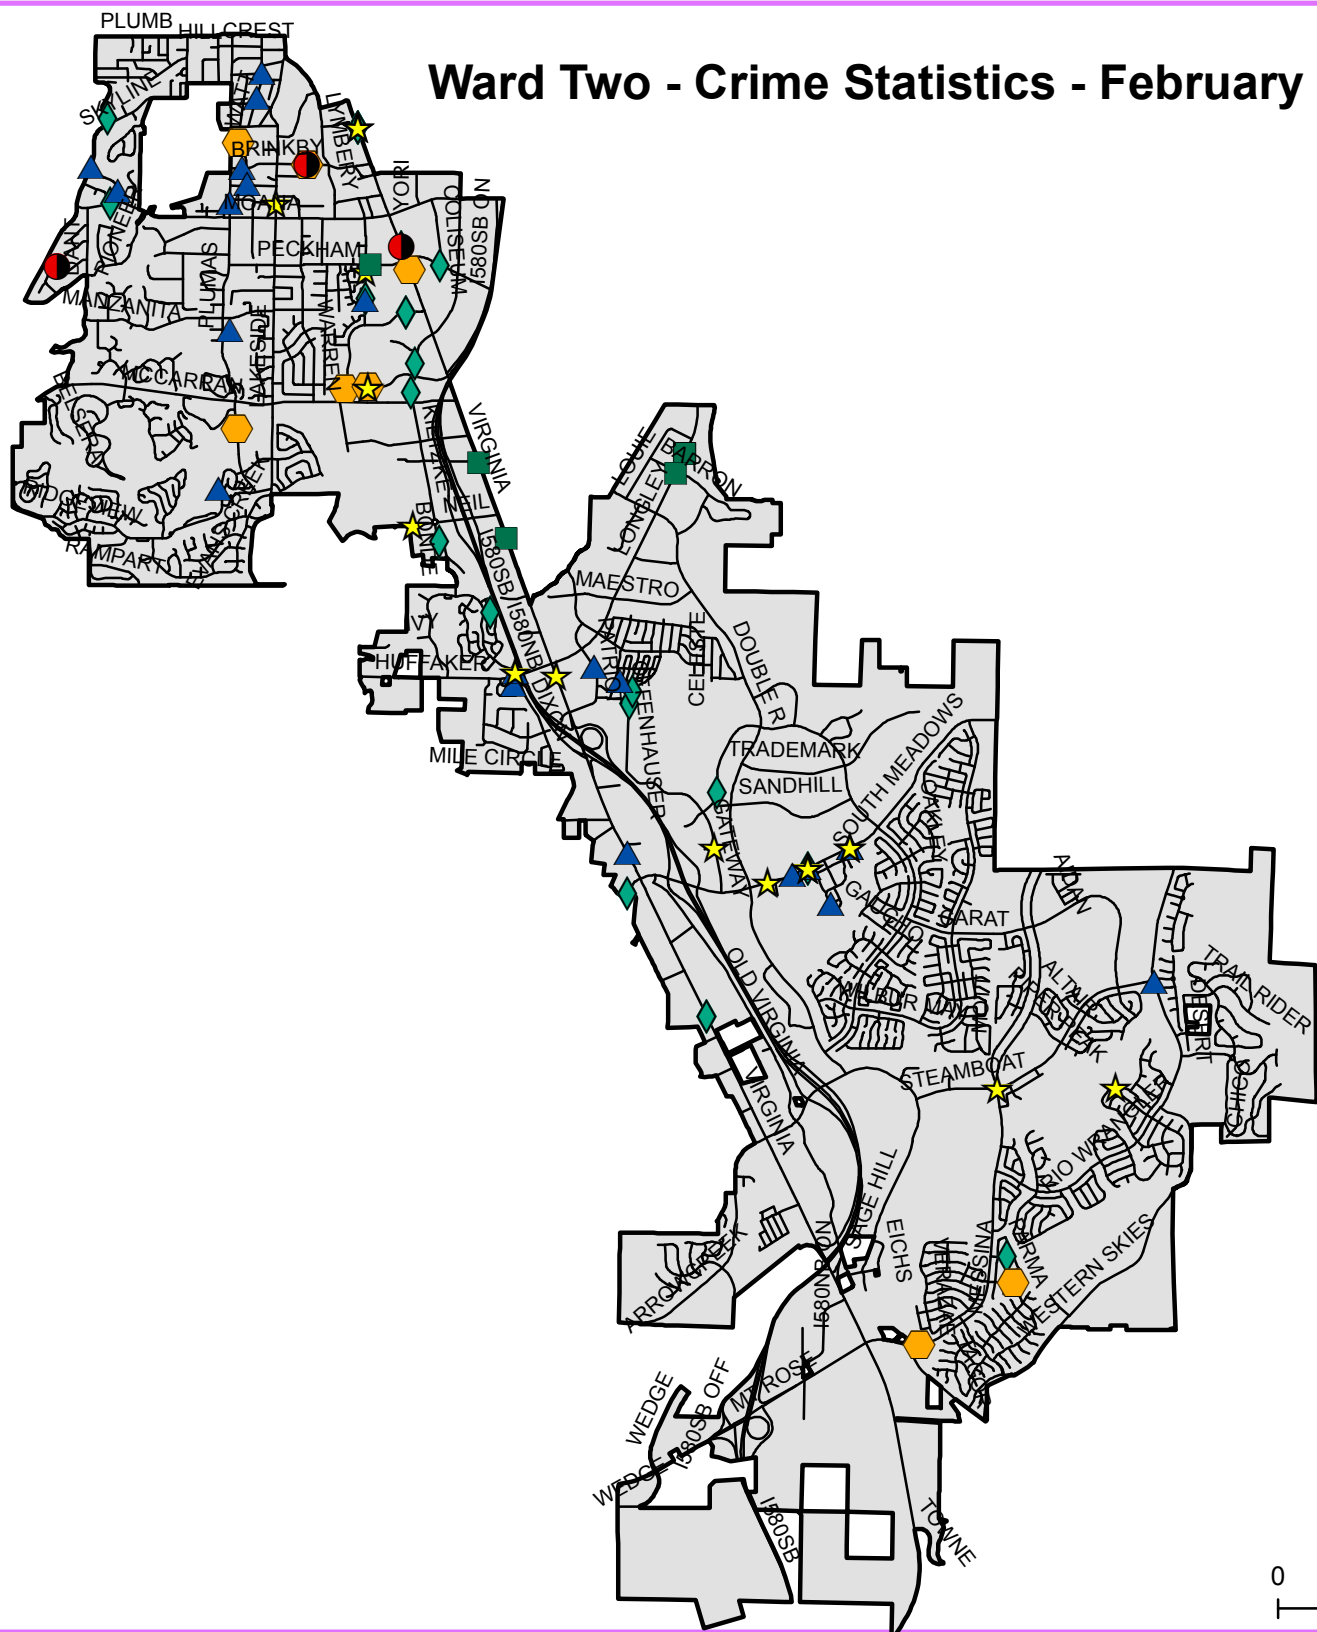

Ward Two - Crime Statistics - February 2016

Crime Types

- Commercial Burglary
- ★ Destruction of Property
- ▲ Residential Burglary
- Robbery
- ⬡ Stolen Vehicle
- Vehicle Burglary