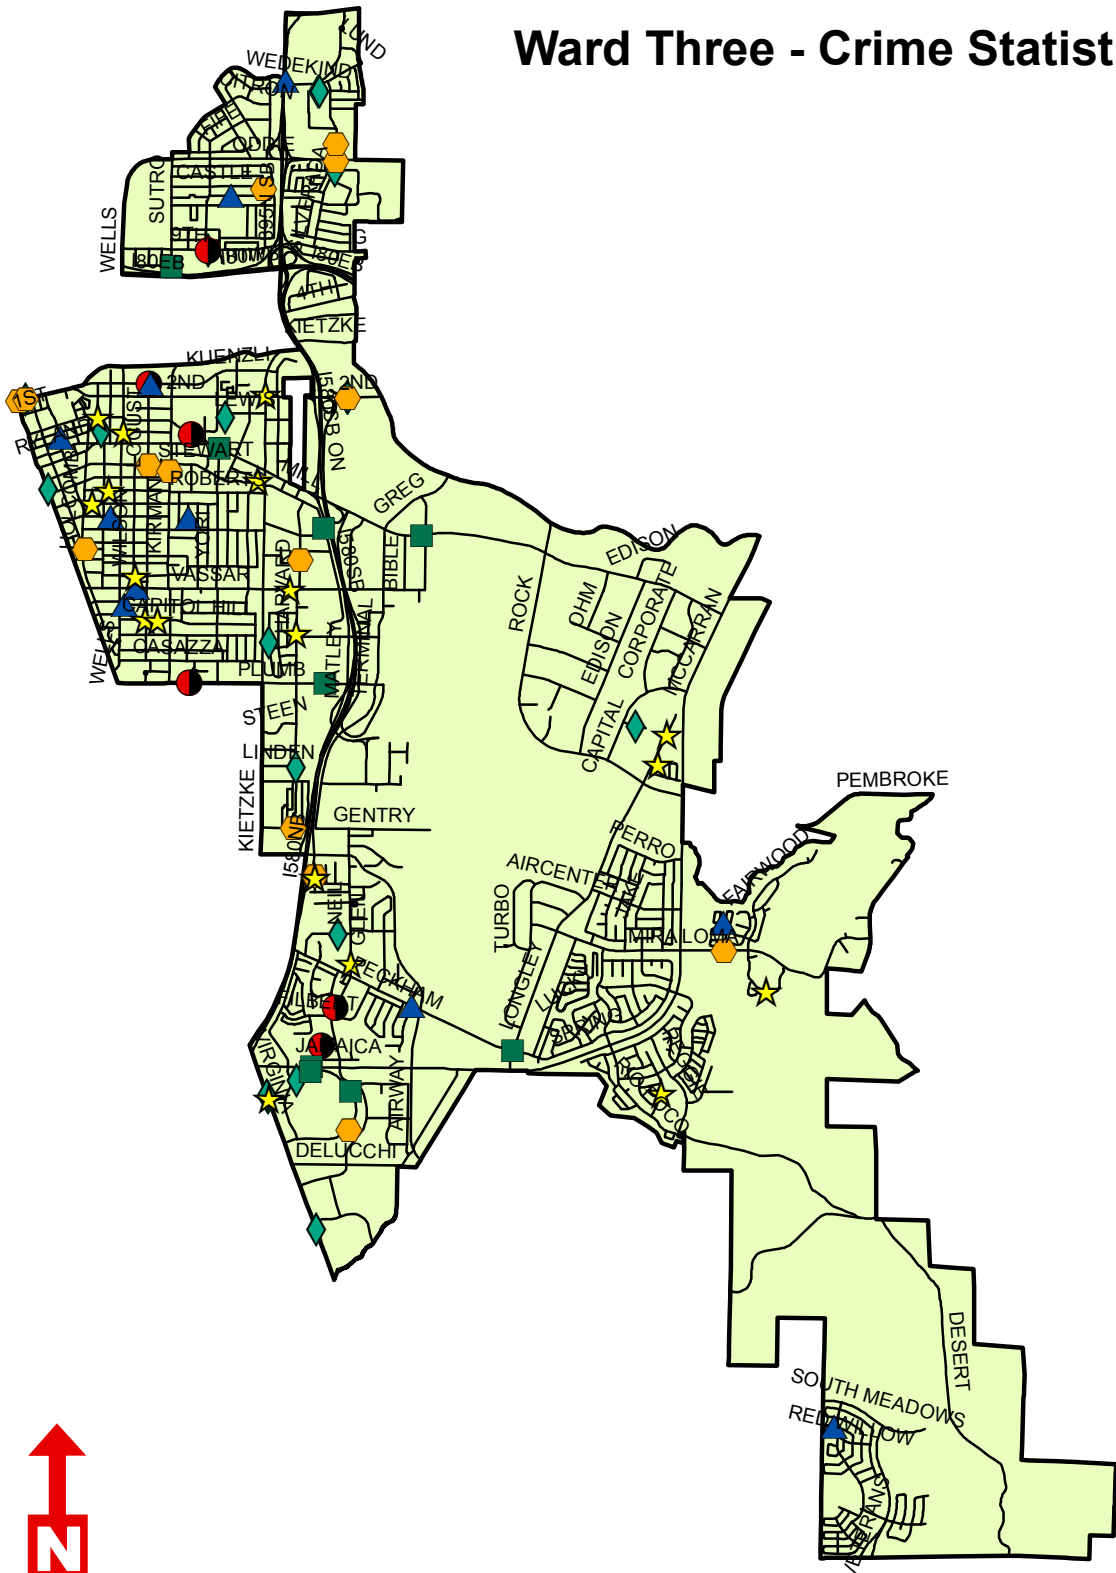

Ward Three - Crime Statistics - February 2016

Crime Types

- Commercial Burglary
- Destruction of Property
- Residential Burglary
- Robbery
- Stolen Vehicle
- Vehicle Burglary