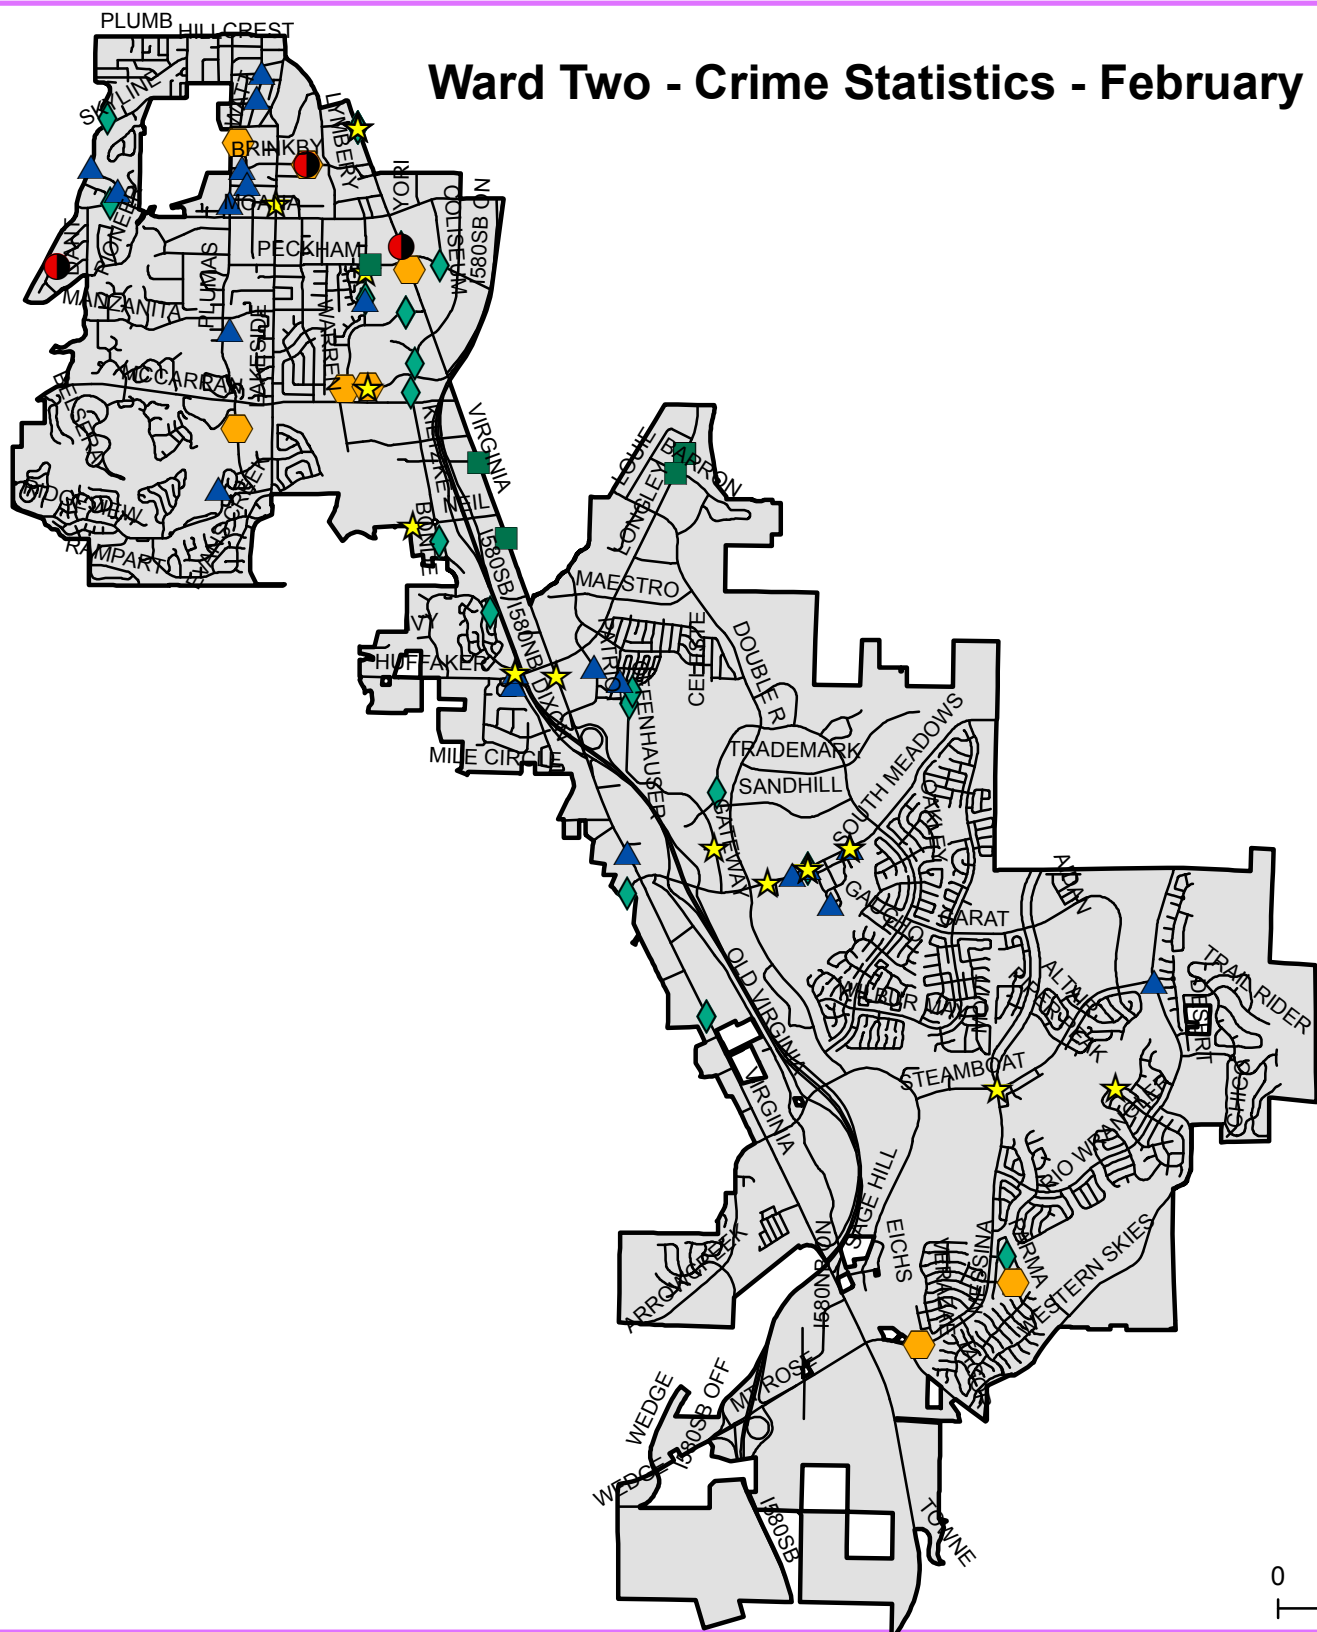

Reno Police Department - Neighborhood Advisory Board - Crime Statistics

Ward One				
	Jan - 2016	Feb - 2016	Feb - 2015	Percentage Change (Feb - 15 to Feb - 16)
Commercial Burglary	2	4	3	33.3%
Destruction of Property	12	16	14	14.3%
Residential Burglary	10	12	14	-14.3%
Robbery	4	3	4	-25.0%
Stolen Vehicle	12	8	10	-20.0%
Vehicle Burglary	9	44	18	144.4%
Total	49	87	63	38.1%
Ward Two				
	Jan - 2016	Feb - 2016	Feb - 2015	Percentage Change (Feb - 15 to Feb - 16)
Commercial Burglary	8	9	7	28.6%
Destruction of Property	16	18	13	38.5%
Residential Burglary	9	22	10	120.0%
Robbery	7	3	2	50.0%
Stolen Vehicle	13	8	8	0.0%
Vehicle Burglary	13	25	33	-24.2%
Total	66	85	73	16.4%
Ward Three				
	Jan - 2016	Feb - 2016	Feb - 2015	Percentage Change (Feb - 15 to Feb - 16)
Commercial Burglary	7	9	8	12.5%
Destruction of Property	17	18	33	-45.5%
Residential Burglary	15	11	23	-52.2%
Robbery	14	6	6	0.0%
Stolen Vehicle	34	16	11	45.5%
Vehicle Burglary	22	23	29	-20.7%
Total	109	83	110	-24.5%
Ward Four				
	Jan - 2016	Feb - 2016	Feb - 2015	Percentage Change (Feb - 15 to Feb - 16)
Commercial Burglary	1	4	1	300.0%
Destruction of Property	11	7	13	-46.2%
Residential Burglary	9	9	14	-35.7%
Robbery	2	4	2	100.0%
Stolen Vehicle	7	10	2	400.0%
Vehicle Burglary	8	12	10	20.0%
Total	38	46	42	9.5%
Ward Five				
	Jan - 2016	Feb - 2016	Feb - 2015	Percentage Change (Jan - 15 to Jan - 16)
Commercial Burglary	3	5	9	-44.4%
Destruction of Property	6	20	12	66.7%
Residential Burglary	16	12	17	-29.4%
Robbery	7	11	3	266.7%
Stolen Vehicle	15	20	11	81.8%
Vehicle Burglary	26	37	12	208.3%
Total	73	105	64	64.1%

Ward One - Crime Statistics - February 2016

Ward Two - Crime Statistics - February 2016

Crime Types

- Commercial Burglary
- ★ Destruction of Property
- ▲ Residential Burglary
- Robbery
- ⬡ Stolen Vehicle
- ◆ Vehicle Burglary