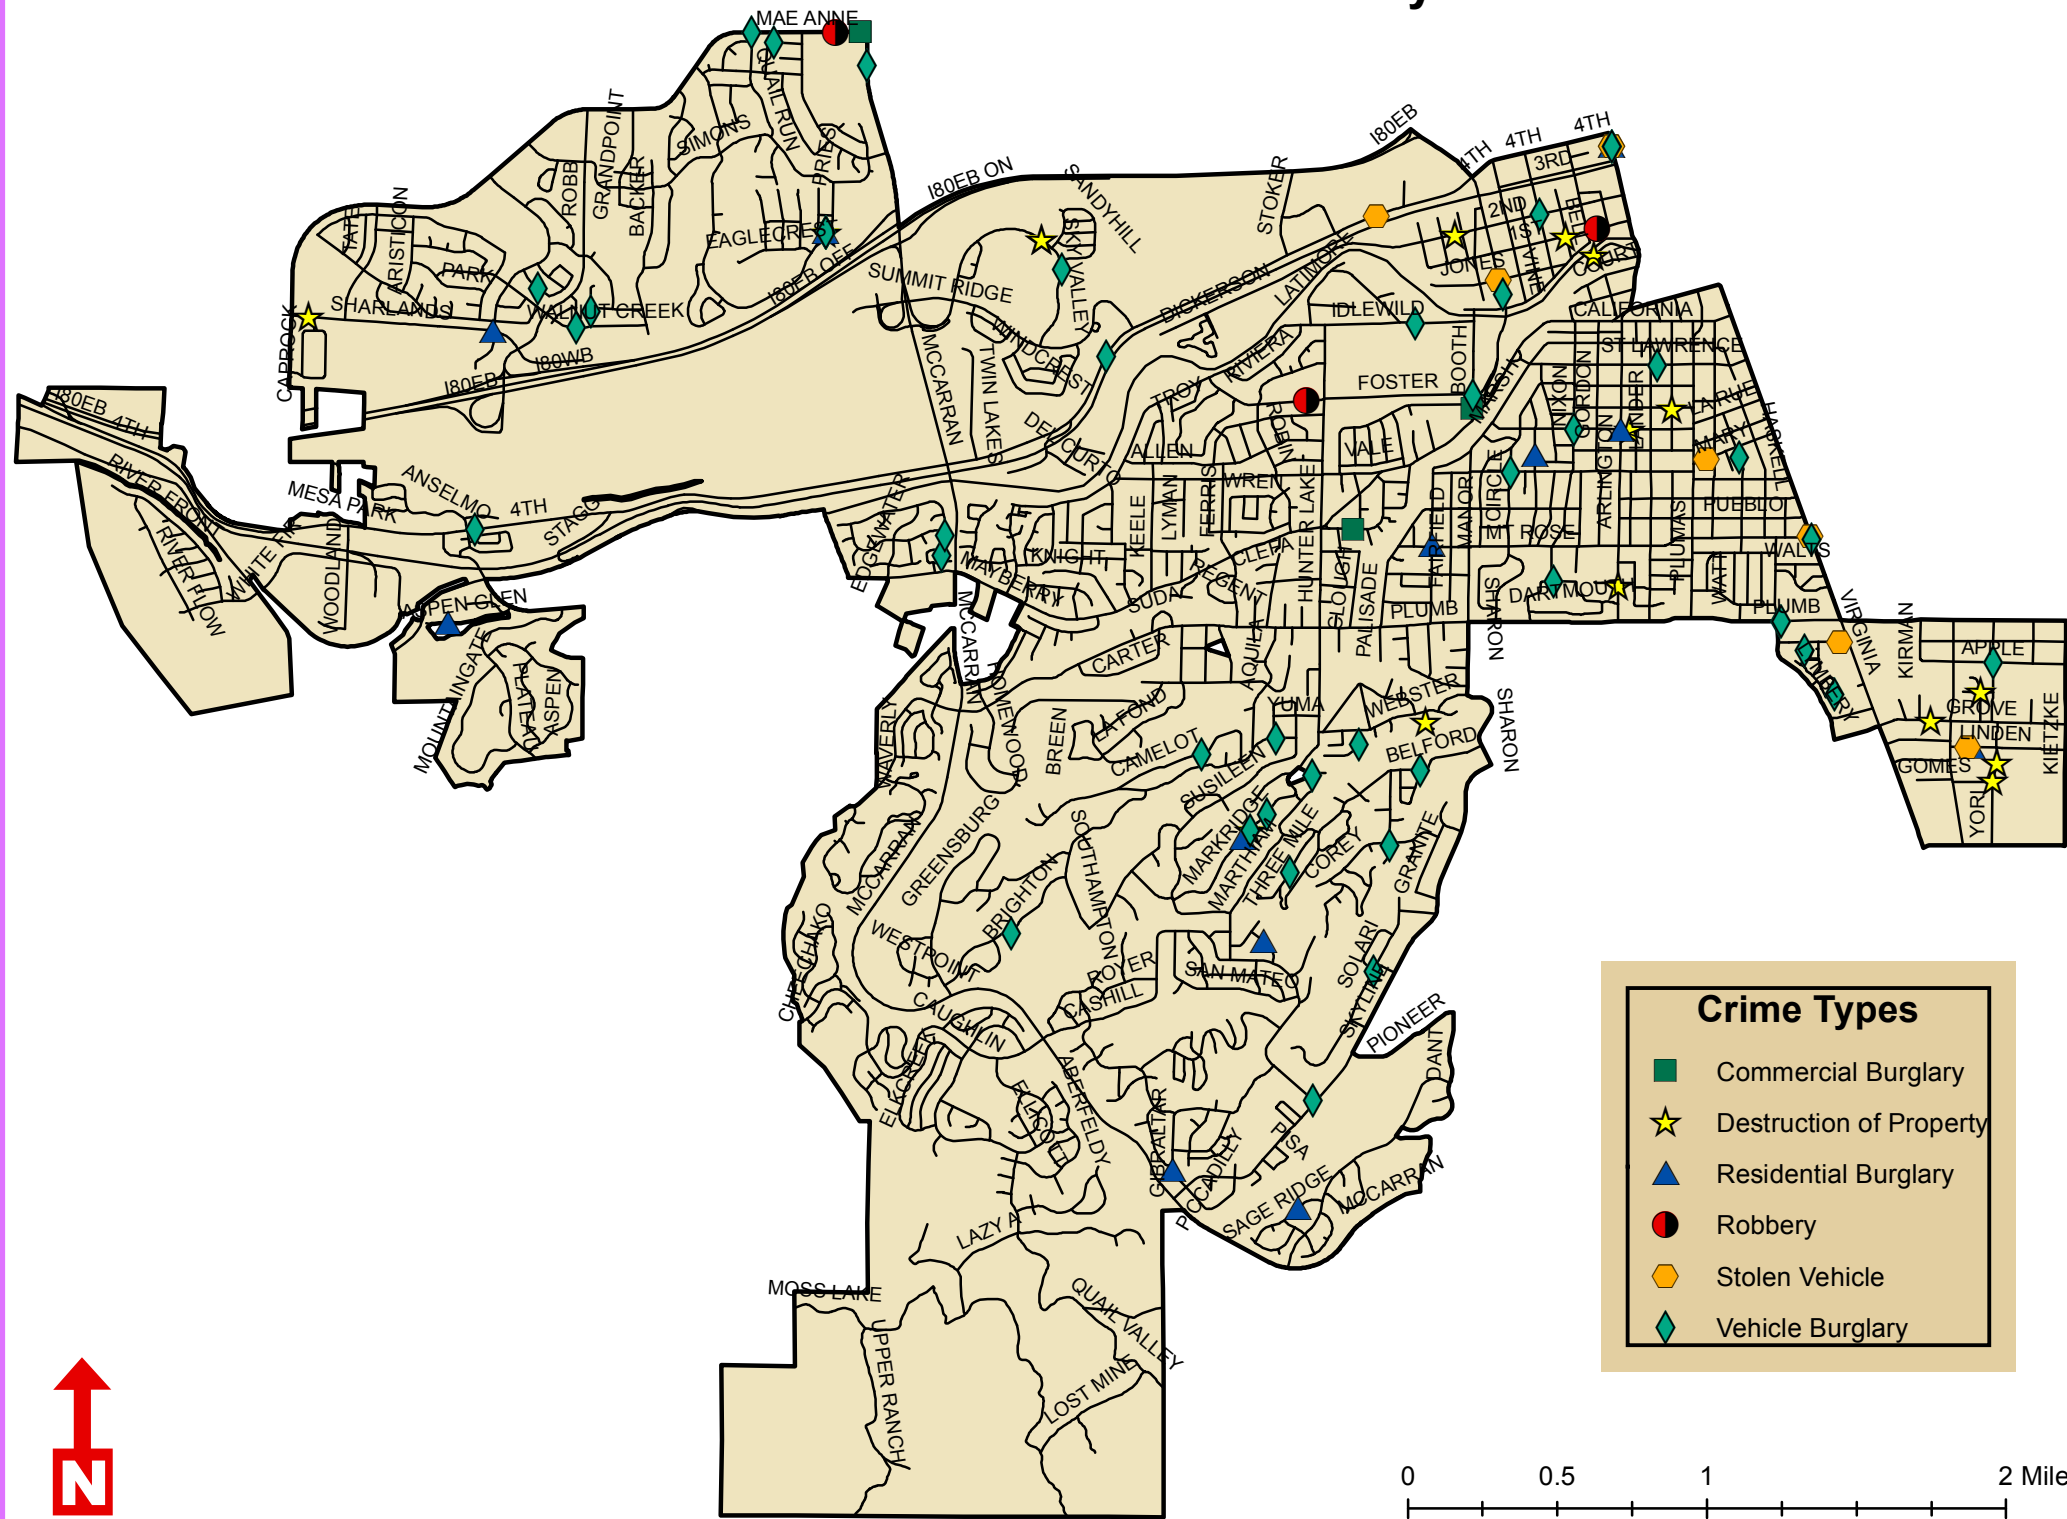

Reno Police Department - Neighborhood Advisory Board - Crime Statistics

Ward One				
	Jan - 2016	Feb - 2016	Feb - 2015	Percentage Change (Feb - 15 to Feb - 16)
Commercial Burglary	2	4	3	33.3%
Destruction of Property	12	16	14	14.3%
Residential Burglary	10	12	14	-14.3%
Robbery	4	3	4	-25.0%
Stolen Vehicle	12	8	10	-20.0%
Vehicle Burglary	9	44	18	144.4%
Total	49	87	63	38.1%
Ward Two				
	Jan - 2016	Feb - 2016	Feb - 2015	Percentage Change (Feb - 15 to Feb - 16)
Commercial Burglary	8	9	7	28.6%
Destruction of Property	16	18	13	38.5%
Residential Burglary	9	22	10	120.0%
Robbery	7	3	2	50.0%
Stolen Vehicle	13	8	8	0.0%
Vehicle Burglary	13	25	33	-24.2%
Total	66	85	73	16.4%
Ward Three				
	Jan - 2016	Feb - 2016	Feb - 2015	Percentage Change (Feb - 15 to Feb - 16)
Commercial Burglary	7	9	8	12.5%
Destruction of Property	17	18	33	-45.5%
Residential Burglary	15	11	23	-52.2%
Robbery	14	6	6	0.0%
Stolen Vehicle	34	16	11	45.5%
Vehicle Burglary	22	23	29	-20.7%
Total	109	83	110	-24.5%
Ward Four				
	Jan - 2016	Feb - 2016	Feb - 2015	Percentage Change (Feb - 15 to Feb - 16)
Commercial Burglary	1	4	1	300.0%
Destruction of Property	11	7	13	-46.2%
Residential Burglary	9	9	14	-35.7%
Robbery	2	4	2	100.0%
Stolen Vehicle	7	10	2	400.0%
Vehicle Burglary	8	12	10	20.0%
Total	38	46	42	9.5%
Ward Five				
	Jan - 2016	Feb - 2016	Feb - 2015	Percentage Change (Jan - 15 to Jan - 16)
Commercial Burglary	3	5	9	-44.4%
Destruction of Property	6	20	12	66.7%
Residential Burglary	16	12	17	-29.4%
Robbery	7	11	3	266.7%
Stolen Vehicle	15	20	11	81.8%
Vehicle Burglary	26	37	12	208.3%
Total	73	105	64	64.1%

Ward One - Crime Statistics - February 2016

Ward Two - Crime Statistics - February 2016

Crime Types

- Commercial Burglary
- ★ Destruction of Property
- ▲ Residential Burglary
- Robbery
- ⬡ Stolen Vehicle
- ◆ Vehicle Burglary