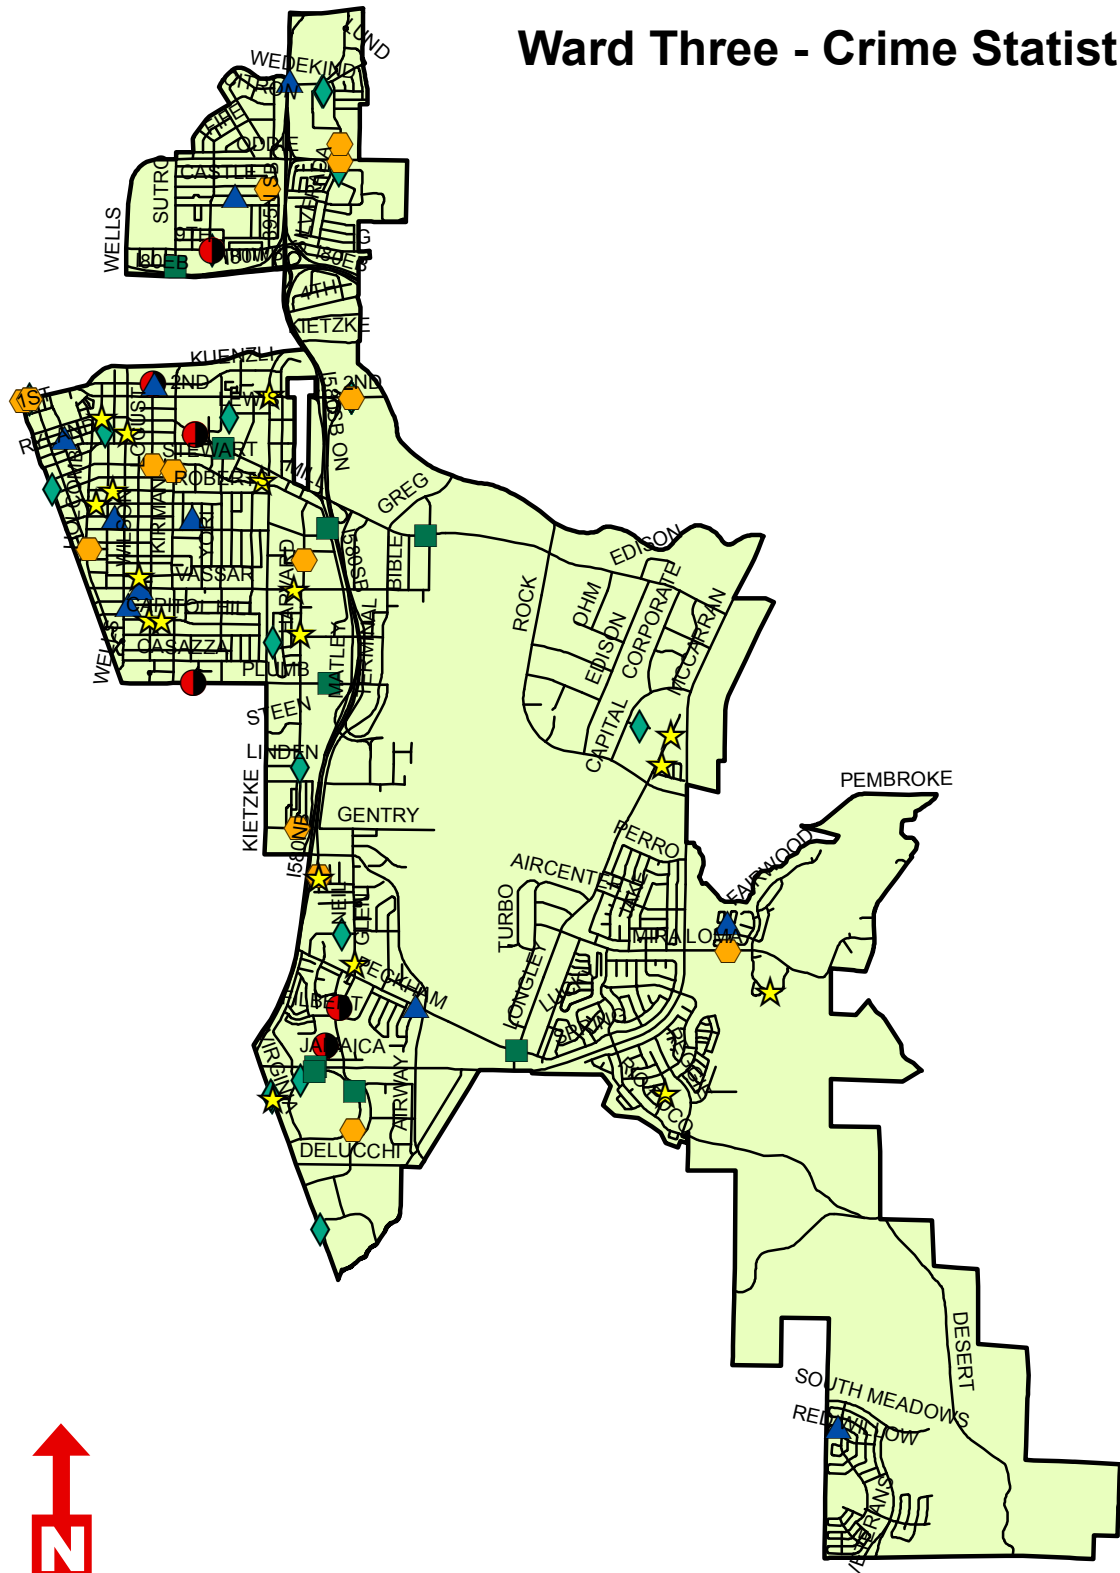

Ward Three - Crime Statistics - February 2016

Crime Types

- Commercial Burglary
- Destruction of Property
- Residential Burglary
- Robbery
- Stolen Vehicle
- Vehicle Burglary