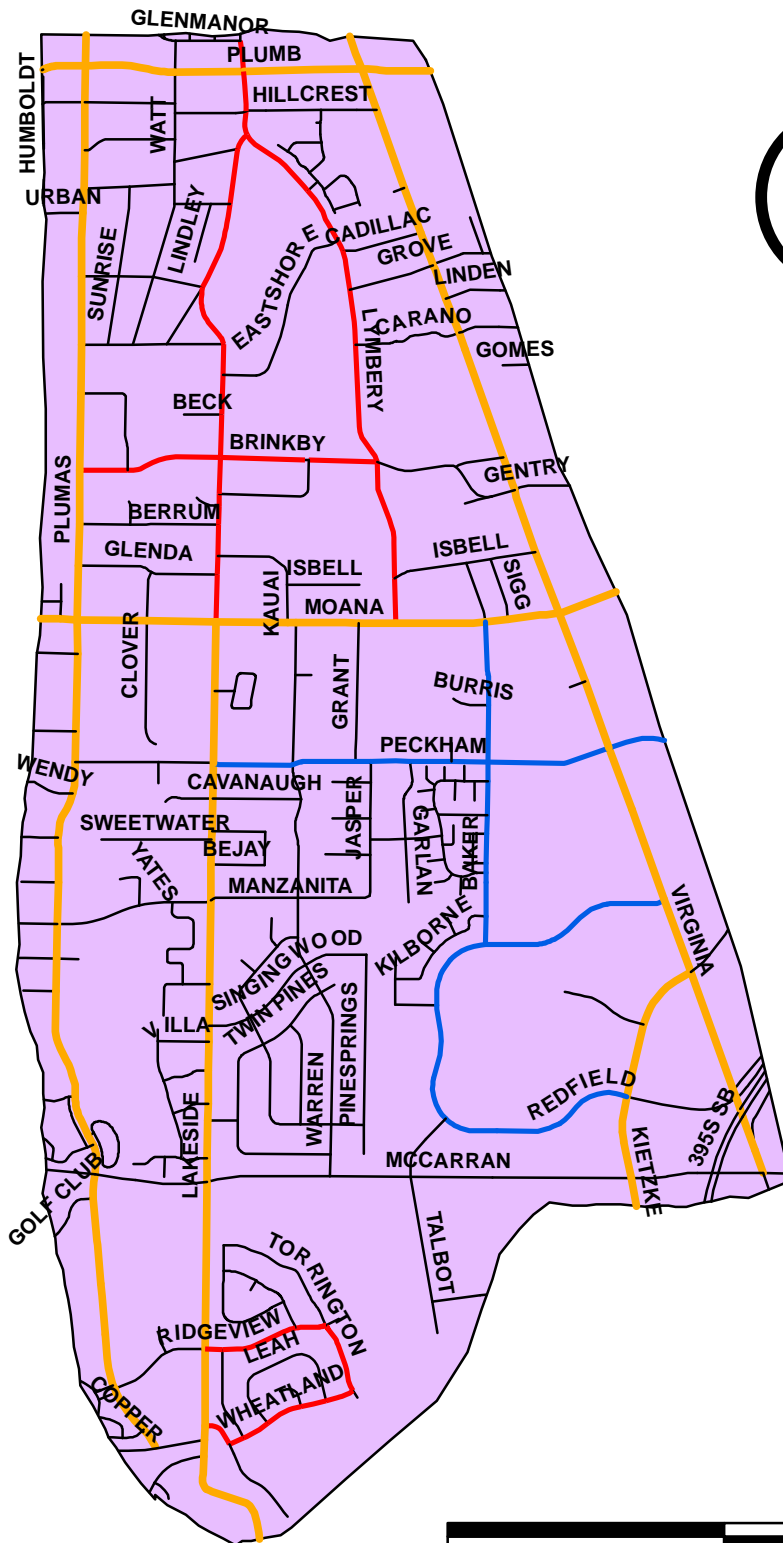

# Route 15

**Legend**

**Route 15 Streets**

**PRIORITY**

-  Priority 1 All Orange
-  Priority 2 All Blue
-  Priority 3 All Red
-  Priority 4 All Black
-  Route 15

**Milage**

**Milage Route 15**

	Lane Miles	36.34
	Lane Miles	7.6
	Lane Miles	11.3
	Total	54.24